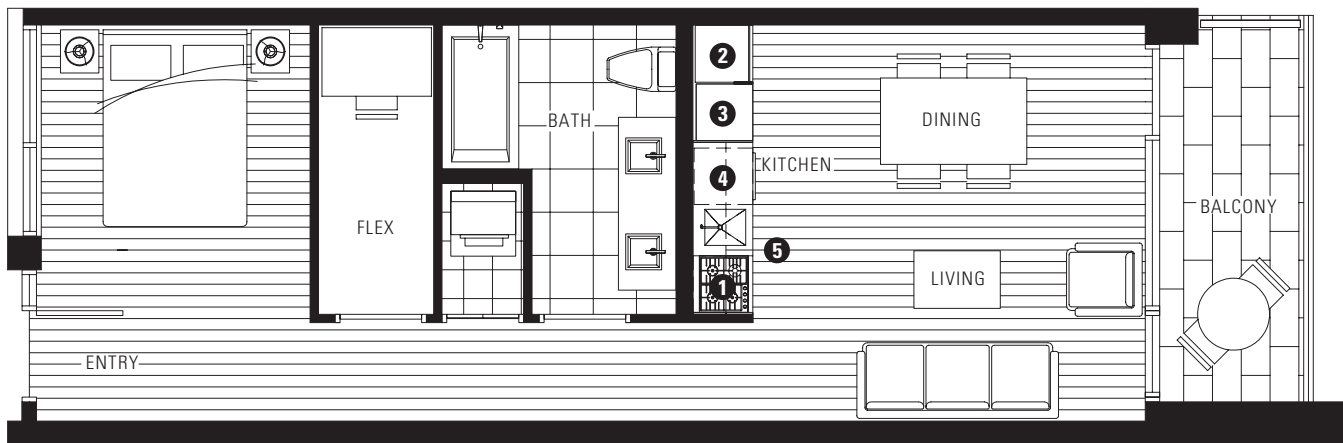

THE VILLAGE

ON FALSE CREEK

PLAN A2

COMPASS • 123 WEST FIRST AVENUE

1 Bedroom + Flex
584 – 621 Sf Living
68 – 78 Sf Balcony

- 1 Miele gas cooktop
- 2 Sub-Zero refrigerator
- 3 Miele wall oven & Panasonic built-in microwave
- 4 Miele dishwasher
- 5 Eggersmann of Germany eco-wood cabinetry

FLOOR 6
ALSO AVAILABLE ON
FLOORS 3, 4, 5, 7