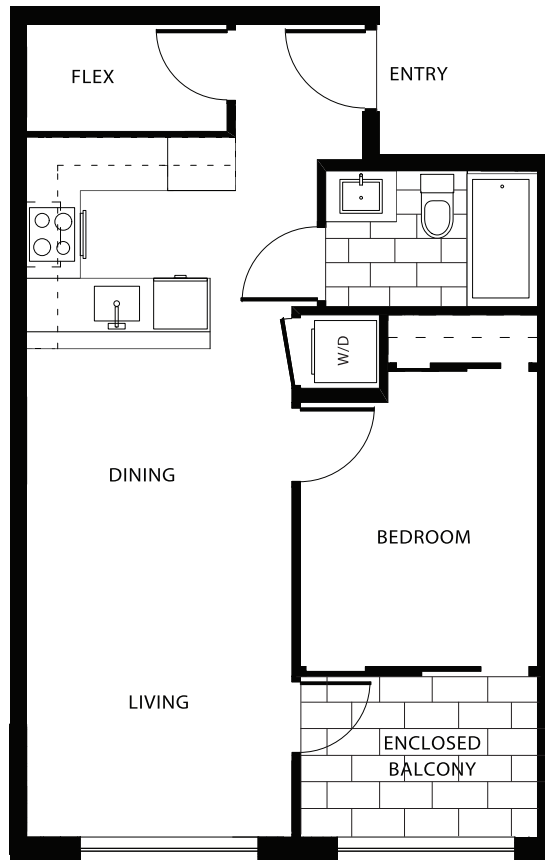

PLAN E

1 Bedroom + 1 Bath + Flex

Indoor Living 606 Sq.Ft.