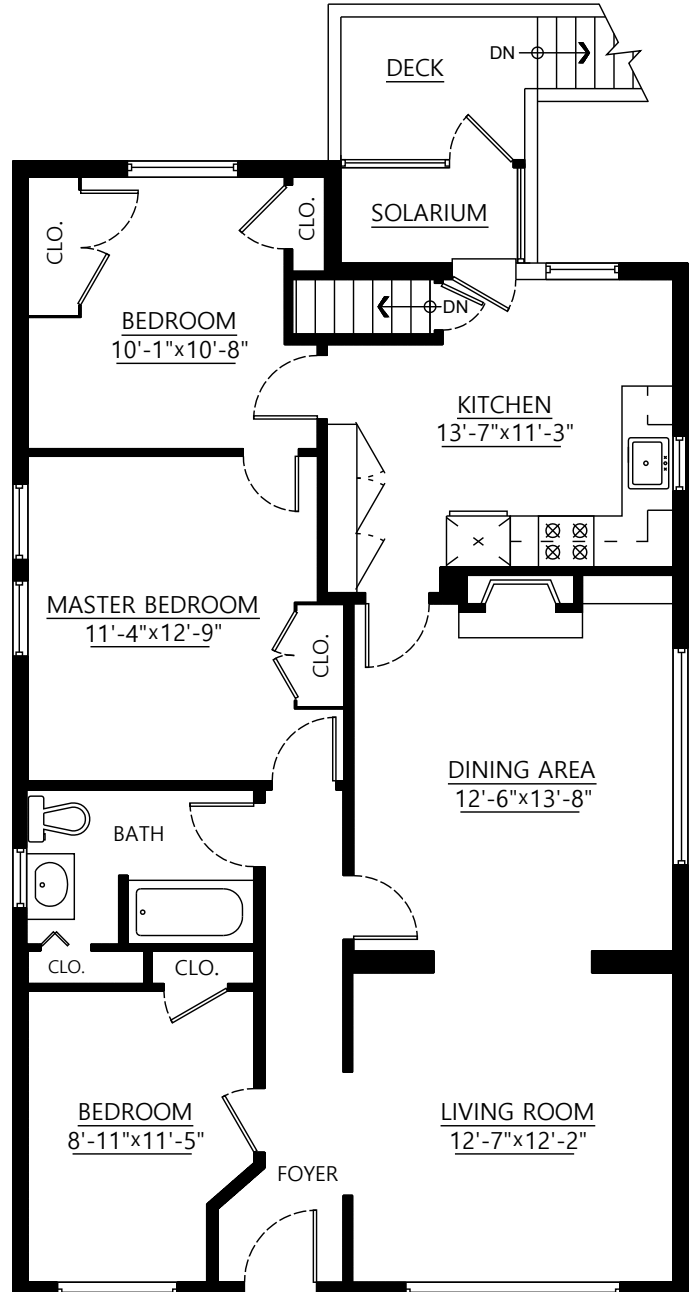

Lower Floor Plan
Floor Area: 1,133 sq.ft.

Main Floor Plan
Floor Area: 1,126 sq.ft.