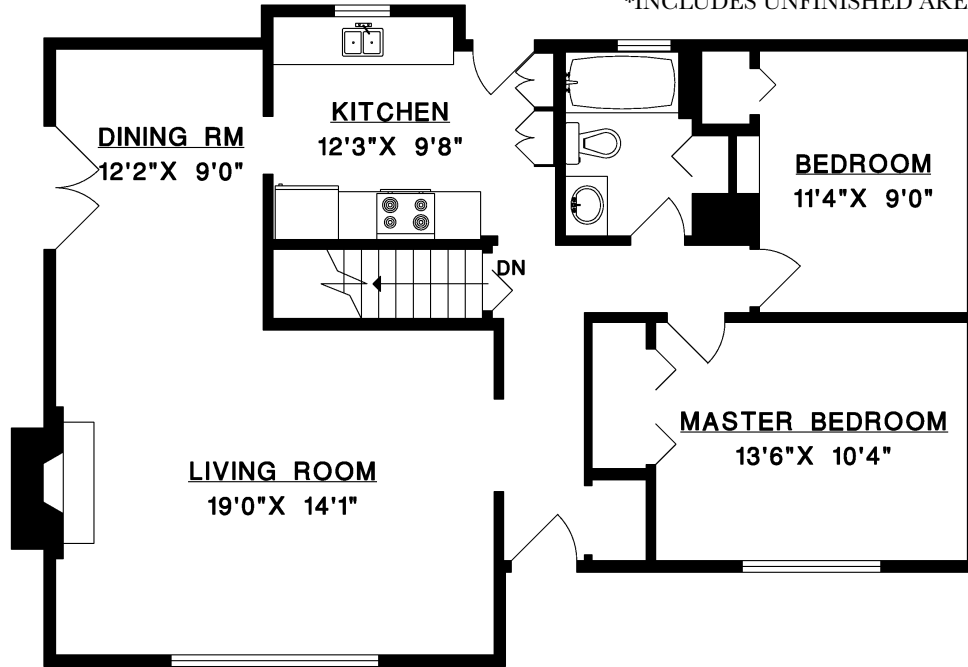

Your North Shore Real Estate Professional
Providing Comprehensive Real Estate Services to Home Buyers and Sellers

Greg Wong greg@nshomes.ca Mobile: 604-760-4734

**1050 RIDGEWOOD DRIVE
NORTH VANCOUVER**

MAIN FLOOR 1,031 SQ.FT.
*LOWER FLOOR 1,041 SQ.FT.
TOTAL 2,072 SQ.FT.

*INCLUDES UNFINISHED AREA

MAIN FLOOR

LOWER FLOOR