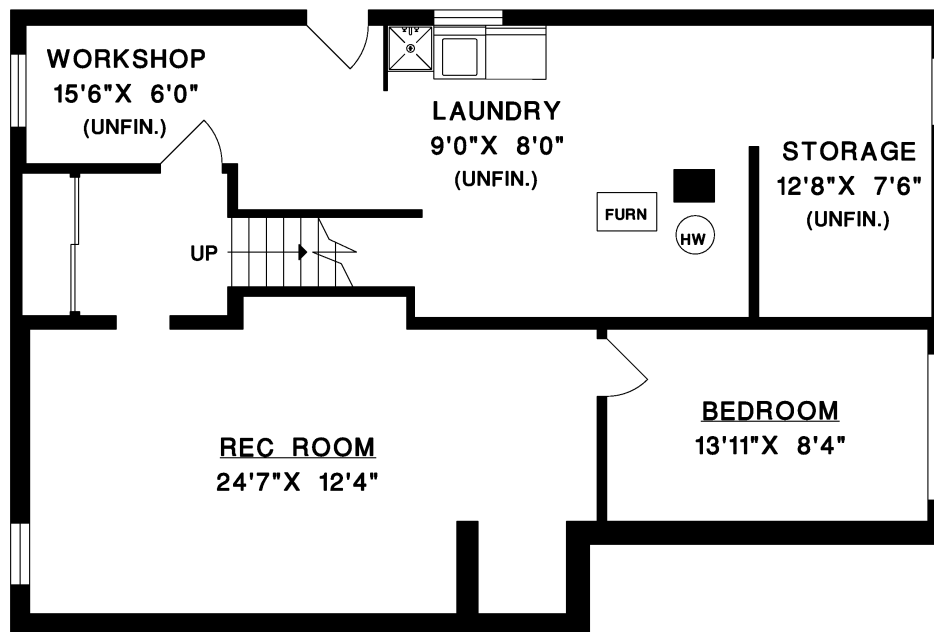

Your North Shore Real Estate Professional
Providing Comprehensive Real Estate Services to Home Buyers and Sellers

Greg Wong greg@nshomes.ca Mobile: 604-760-4734

**1050 RIDGEWOOD DRIVE
NORTH VANCOUVER**

MAIN FLOOR 1,031 SQ.FT.
*LOWER FLOOR 1,041 SQ.FT.
TOTAL 2,072 SQ.FT.

*INCLUDES UNFINISHED AREA

MAIN FLOOR

LOWER FLOOR