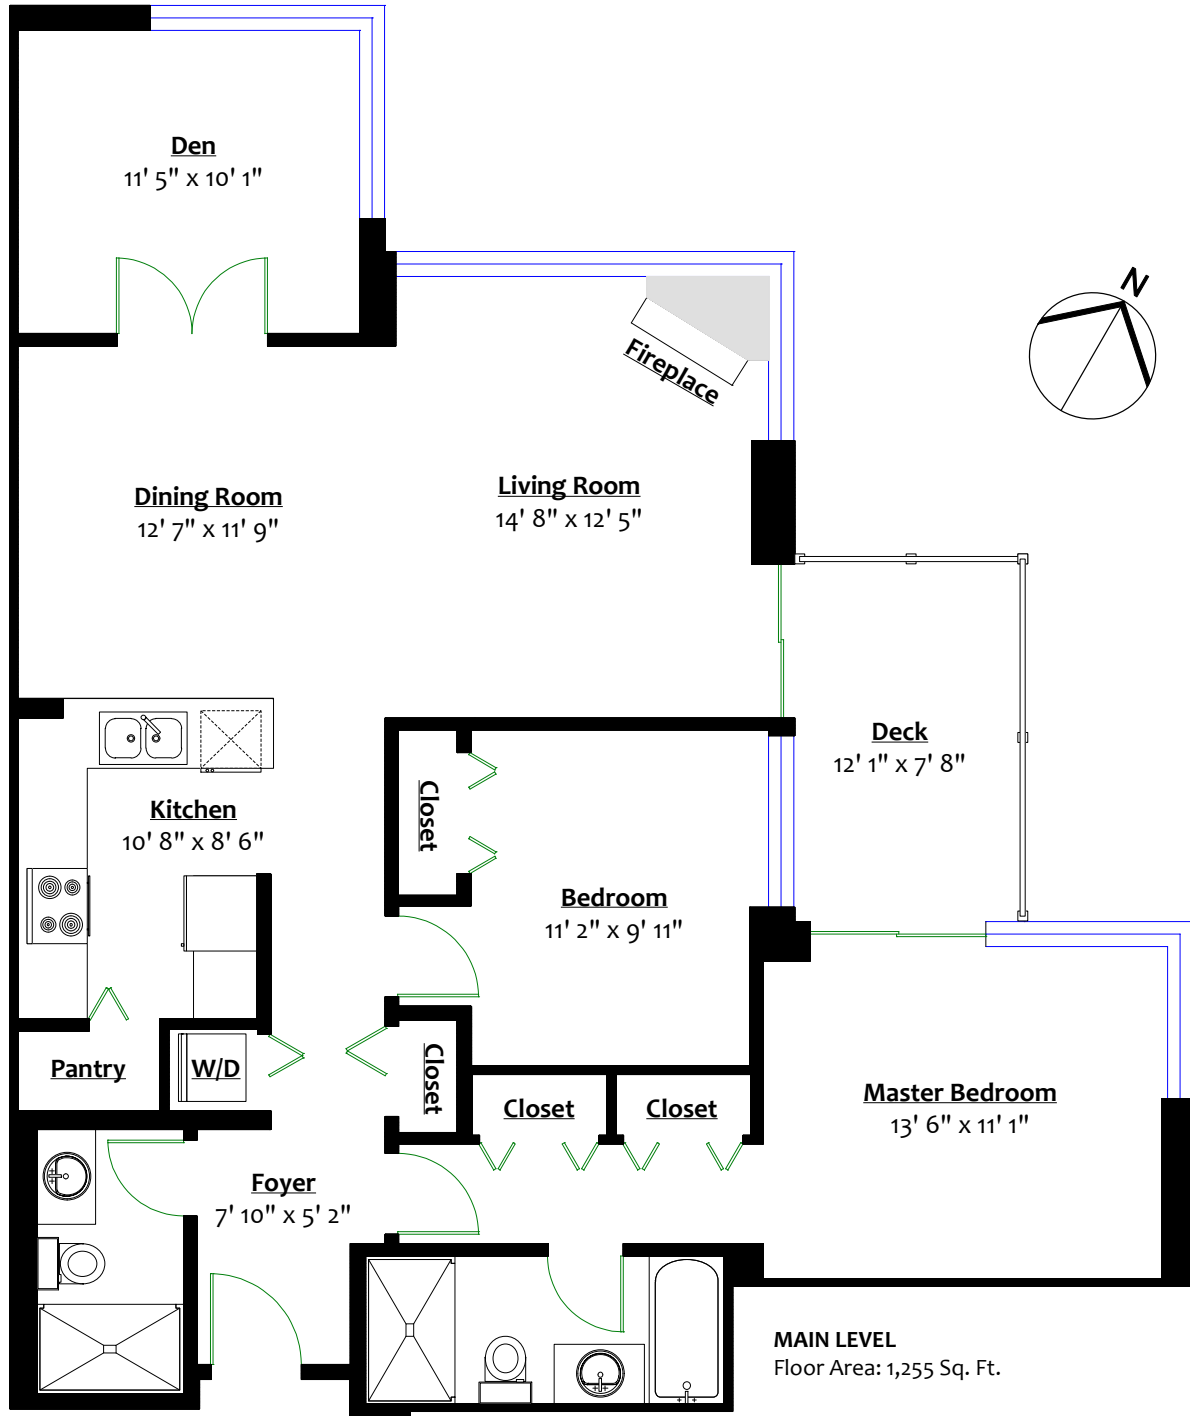

Totals**

Main Level: 1,255 sq. ft.

Deck: 92 sq. ft.

MAIN LEVEL
Floor Area: 1,255 Sq. Ft.