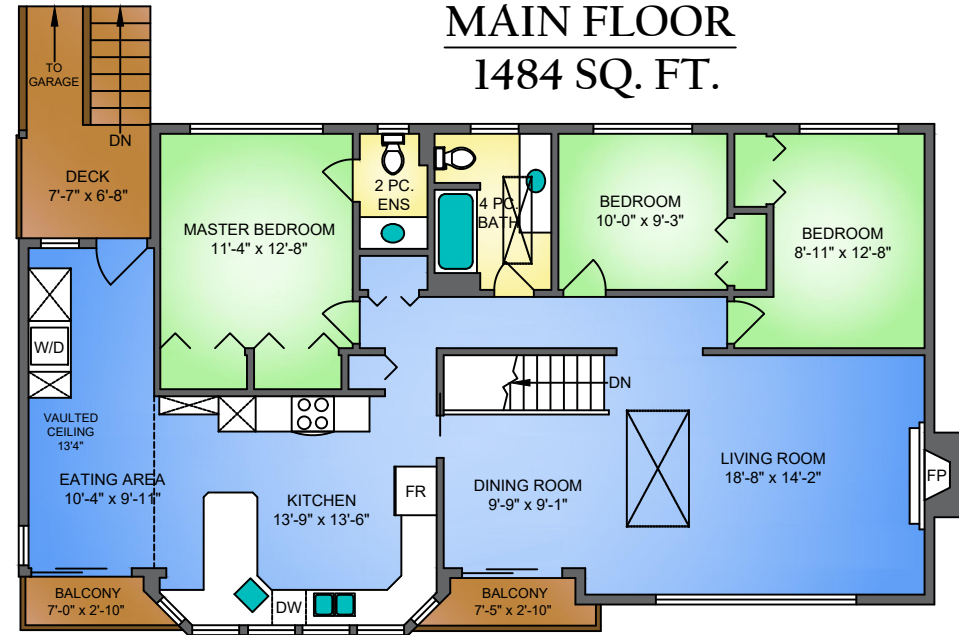

MAIN FLOOR 1484 SQ. FT.

NORTH

8335 NELSON AVE, BURNABY

MARCH 15, 2021

PREPARED BY PROPER MEASURE.

FOR THE EXCLUSIVE USE OF IRENE WONG AND MIKE MULLIGAN .

FLOOR	AREA (SQ. FT.)		
	FINISHED	DETACHED GARAGE	DECK / PATIO
MAIN	1484	395	97
LOWER	1412	-	361
TOTAL	2896	395	458