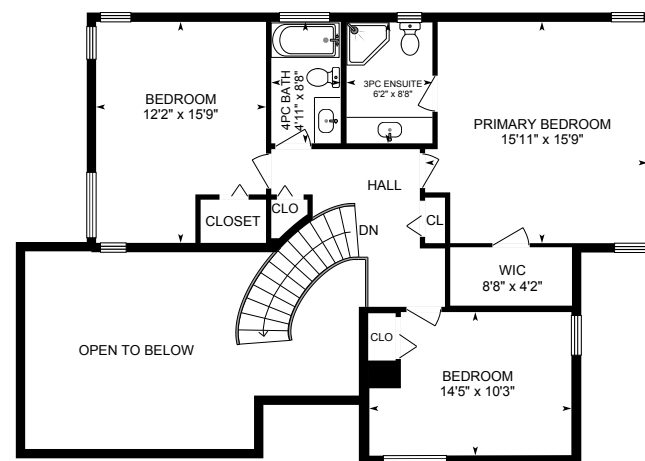

C778-833-2060 | O 604-936-0422
 KRISTA@KRISTAMARION.COM
 KRISTAMARION.COM
 LOWER MAINLAND - BC REAL ESTATE AGENT

11845 190 Street Pitt Meadows, BC

Total:	2,293	sq ft
Main Floor	1,330	sq ft
Upper Floor	963	sq ft

Total Extras:	2,250	sq ft
Porch	27	sq ft
Garage	443	sq ft
Patio	1,209	sq ft
Deck	532	sq ft
Shed	39	sq ft

Total square foot calculated to gross unit area. SQFT based on interior measurements to exterior walls, not taken from original blueprints, may include unfinished area. This is for marketing purposes only and is not intended for architectural/construction use. All details, sizes & placements should be considered approximate within +/- 2% tolerance.