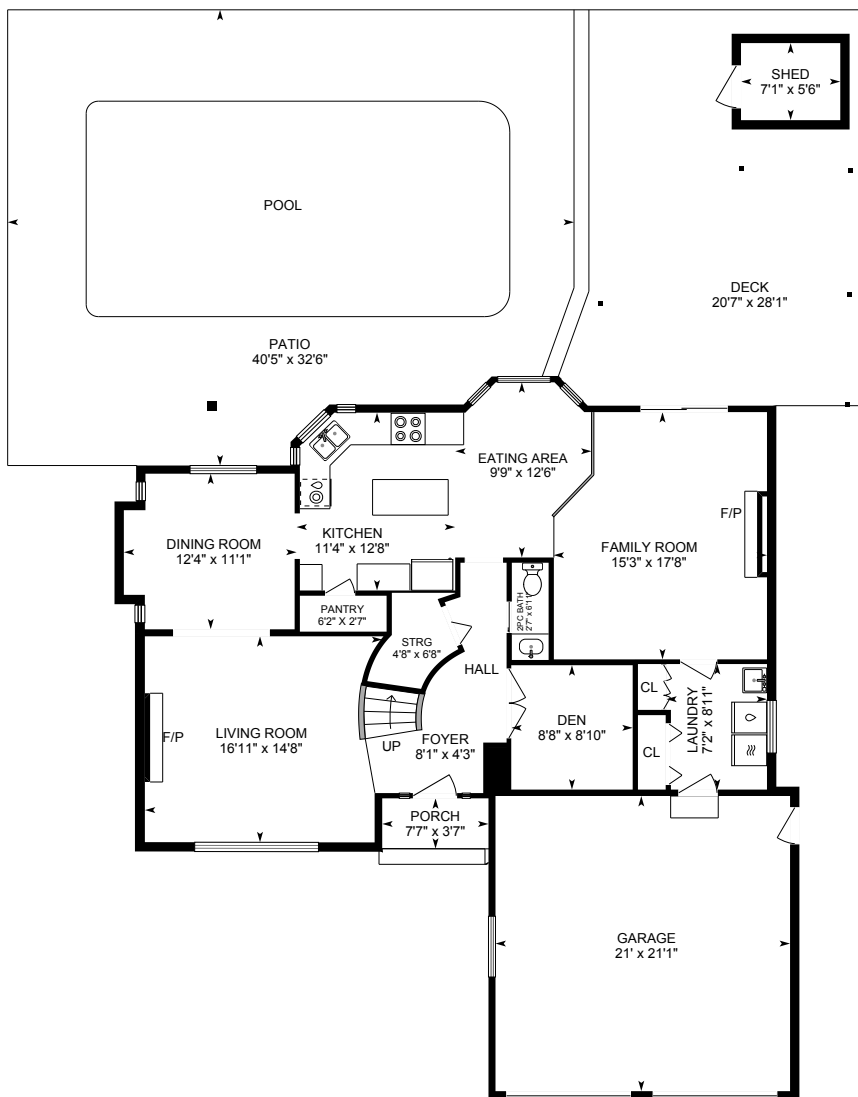

C778-833-2060 | O 604-936-0422
 KRISTA@KRISTAMARION.COM
 KRISTAMARION.COM
 LOWER MAINLAND - BC REAL ESTATE AGENT

11845 190 Street Pitt Meadows, BC

Total:	2,293	sq ft
Main Floor	1,330	sq ft
Upper Floor	963	sq ft

Total Extras:	2,250	sq ft
Porch	27	sq ft
Garage	443	sq ft
Patio	1,209	sq ft
Deck	532	sq ft
Shed	39	sq ft

Total square foot calculated to gross unit area. SQFT based on interior measurements to exterior walls, not taken from original blueprints, may include unfinished area. This is for marketing purposes only and is not intended for architectural/construction use. All details, sizes & placements should be considered approximate within +/- 2% tolerance.