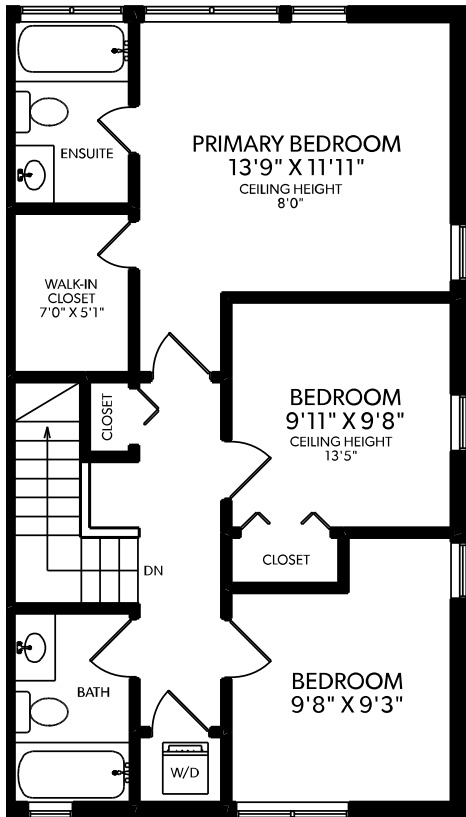

# 227 17TH STREET E

www.karenwiltshire.com | 604.817.9752

FLOOR	FINISHED	UNFINISHED	TOTAL
MAIN	677	0	677
UPPER	726	0	726
LOWER	512	141	653
<b>TOTAL</b>	<b>1915</b>	<b>141</b>	<b>2056</b>

OTHER AREAS	
DECK	142
PATIOS	441
GARAGE	226

## UPPER FLOOR

## MAIN FLOOR