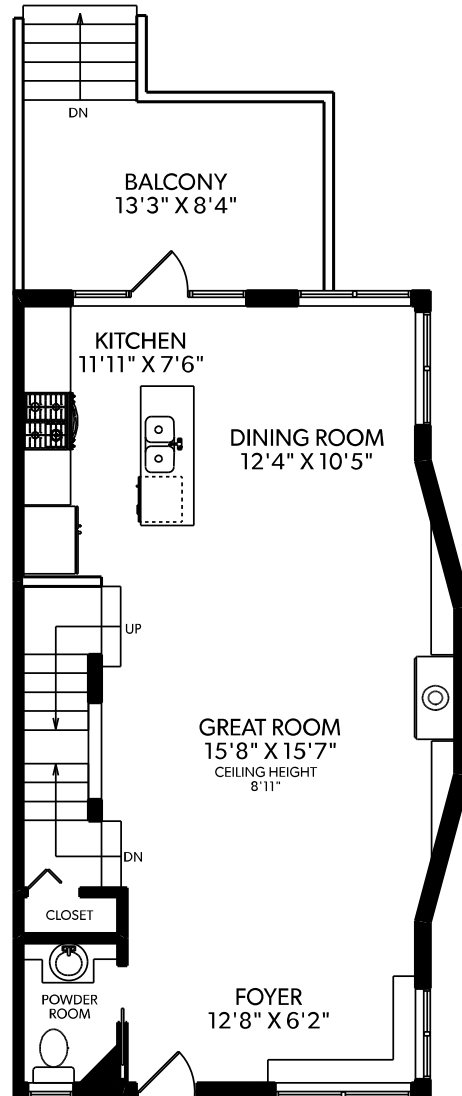

# 227 17TH STREET E

www.karenwiltshire.com | 604.817.9752

FLOOR	FINISHED	UNFINISHED	TOTAL
MAIN	677	0	677
UPPER	726	0	726
LOWER	512	141	653
<b>TOTAL</b>	<b>1915</b>	<b>141</b>	<b>2056</b>

OTHER AREAS	
DECK	142
PATIOS	441
GARAGE	226

## UPPER FLOOR

## MAIN FLOOR