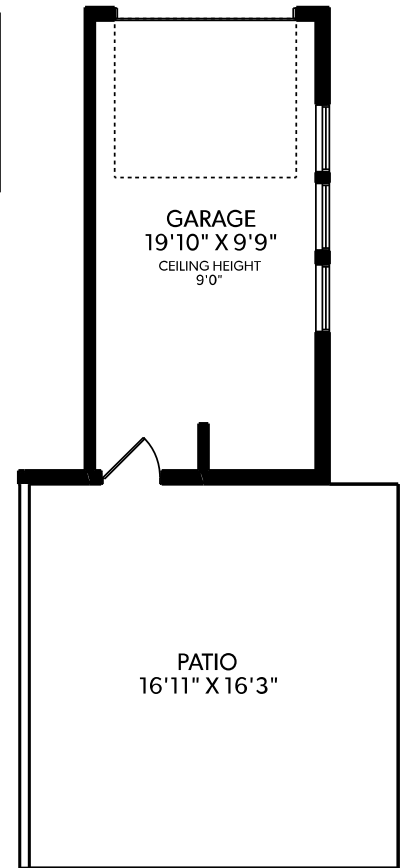

LOWER FLOOR

OAKWYNREALTY

Document prepared for the exclusive use of Karen Wiltshire PERSONAL REAL ESTATE CORPORATION

These floor plans are not suitable for construction purposes. Efforts have been made to represent dimensions accurately. Purchaser of the property to verify measurements if important. E&O Insured.

MEASURED 04 / 27 / 2026