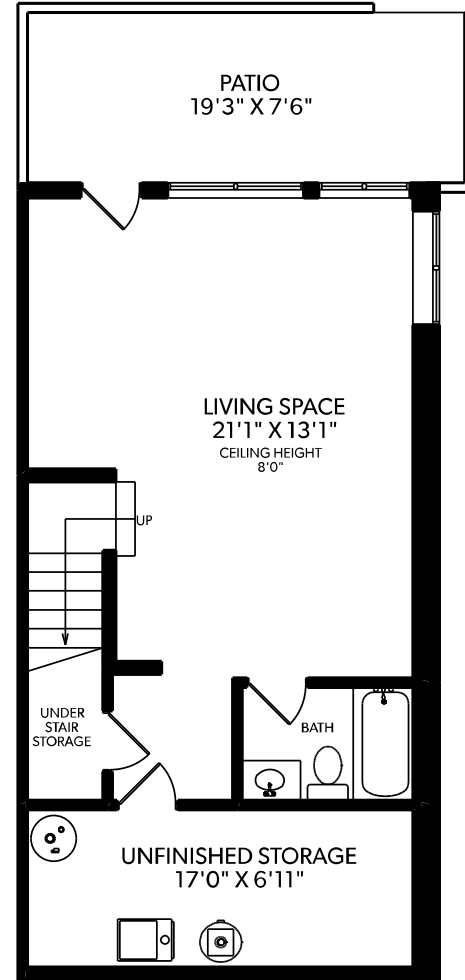

LOWER FLOOR

OAKWYNREALTY

Document prepared for the exclusive use of Karen Wiltshire PERSONAL REAL ESTATE CORPORATION

These floor plans are not suitable for construction purposes. Efforts have been made to represent dimensions accurately. Purchaser of the property to verify measurements if important. E&O Insured.

MEASURED 04 / 27 / 2026