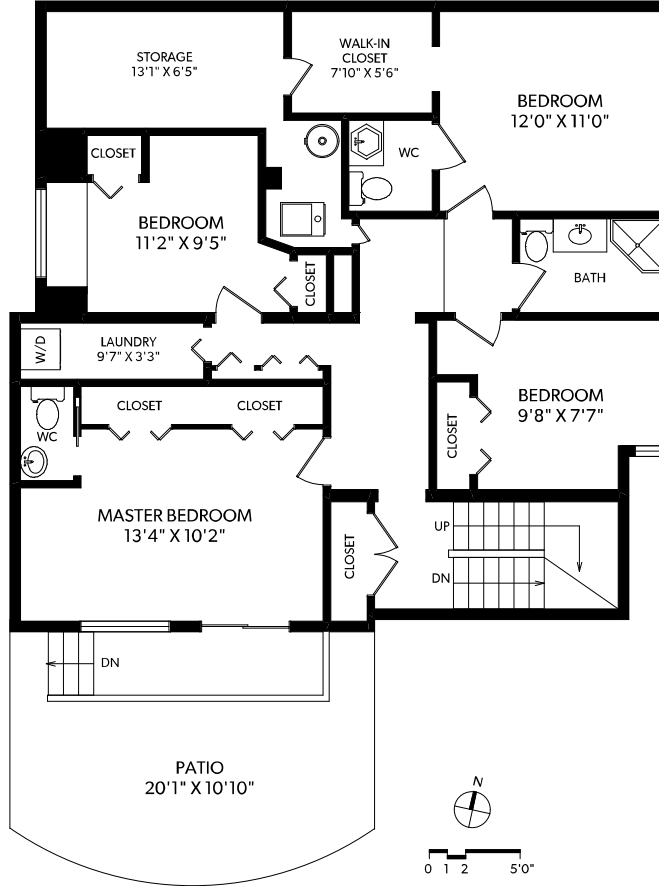

4495 ROSS LANE

UPPER FLOOR

MAIN FLOOR

LOFT

FLOOR	FINISHED	UNFINISHED	TOTAL	OTHER AREAS
MAIN	1216	0	1216	ATTIC 148
UPPER	1201	0	1201	BALCONY 164
LOWER	103	0	103	PATIO 258
LOFT	293	0	293	
TOTAL	2813	0	2813	

DOCUMENT PREPARED FOR THE EXCLUSIVE USE OF

Karen Wiltshire* & Joel O'Reilly*

*PERSONAL REAL ESTATE CORPORATION
MEASURED 09/15/2017 BY JUSTIN GREENWOOD

1-866-388-6998
ORDERS@REALFOTO.CA

KAREN@KARENWILTSHIRE.COM | 604-817-9752 | JOEL@BRYNELSENOREILLY.COM | 604-741-1837