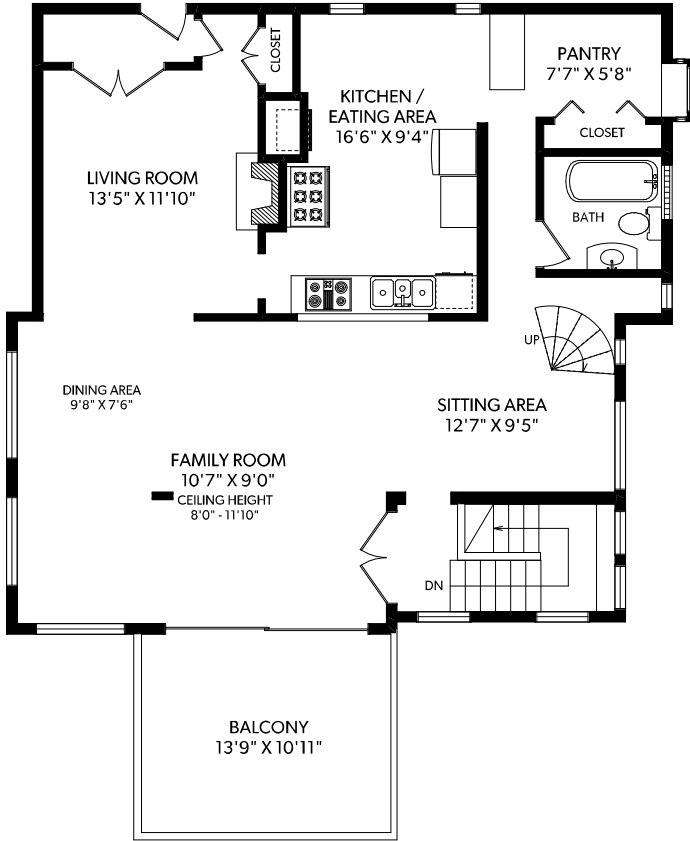

4495 ROSS LANE

UPPER FLOOR

MAIN FLOOR

LOFT

FLOOR	FINISHED	UNFINISHED	TOTAL	OTHER AREAS
MAIN	1216	0	1216	ATTIC 148
UPPER	1201	0	1201	BALCONY 164
LOWER	103	0	103	PATIO 258
LOFT	293	0	293	
TOTAL	2813	0	2813	

DOCUMENT PREPARED FOR THE EXCLUSIVE USE OF

Karen Wiltshire* & Joel O'Reilly*

*PERSONAL REAL ESTATE CORPORATION
MEASURED 09/15/2017 BY JUSTIN GREENWOOD

1-866-388-6998
ORDERS@REALFOTO.CA

KAREN@KARENWILTSHIRE.COM | 604-817-9752 | JOEL@BRYNELSENOREILLY.COM | 604-741-1837