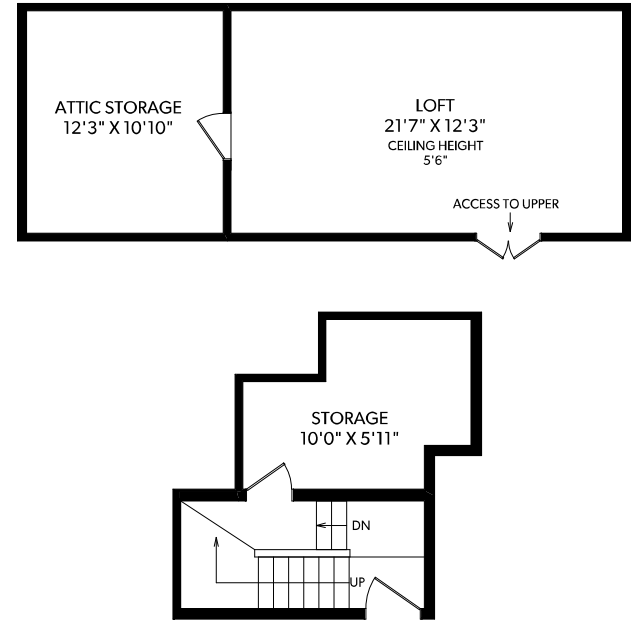

4495 ROSS LANE

UPPER FLOOR

MAIN FLOOR

LOFT

FLOOR	FINISHED	UNFINISHED	TOTAL	OTHER AREAS
MAIN	1216	0	1216	ATTIC 148
UPPER	1201	0	1201	BALCONY 164
LOWER	103	0	103	PATIO 258
LOFT	293	0	293	
TOTAL	2813	0	2813	