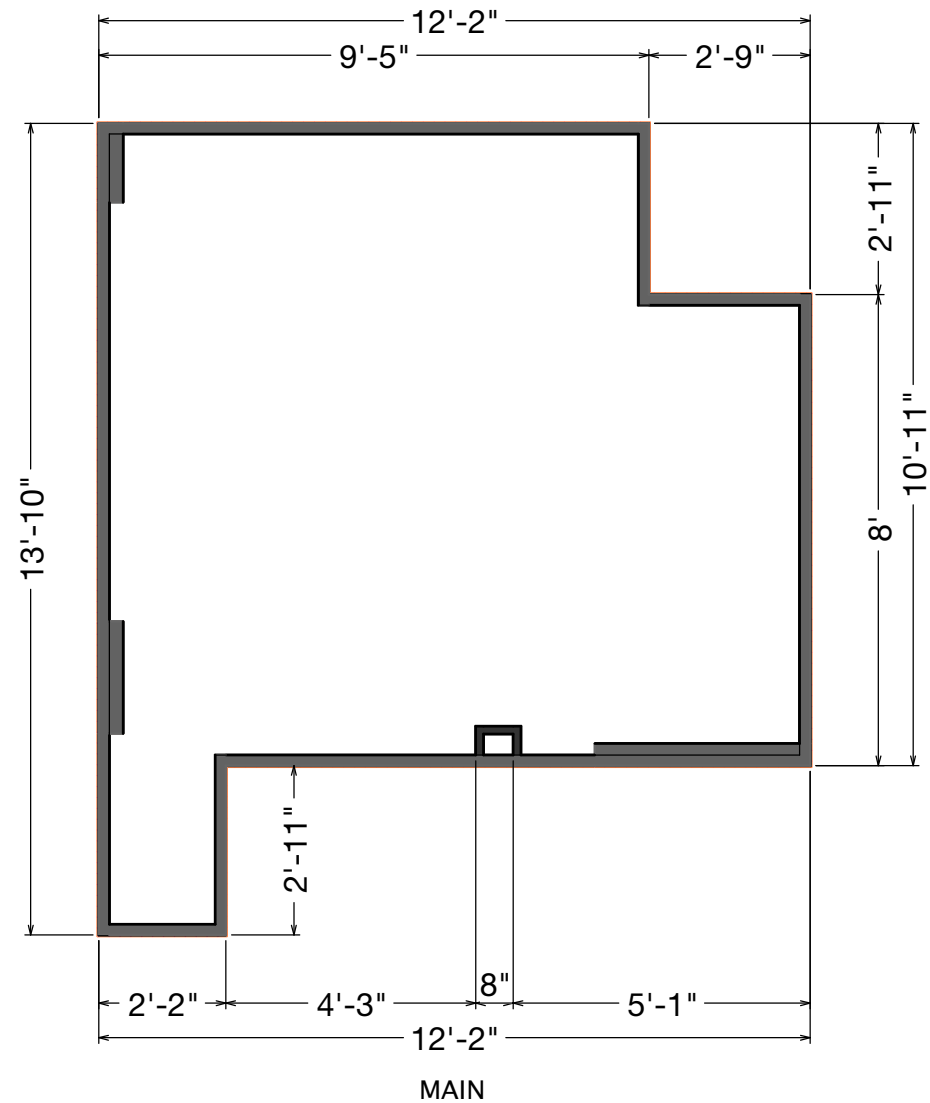

Julie Dempsey

03.03.2021

188 15 Ave SW, #404

RMS Area - 787.22 sq.ft/ 73.13 m2

PHOTOGRAPHY | HD VIDEO TOURS | MEASURING & FLOOR PLANS | VIRTUAL STAGING

Measurements are insured and are based on local guidelines.

This floor plan is an illustration based on the measurements taken and existing structures of the property.

It is intended to be used only by the purchaser of the transaction.

SONARVISUAL