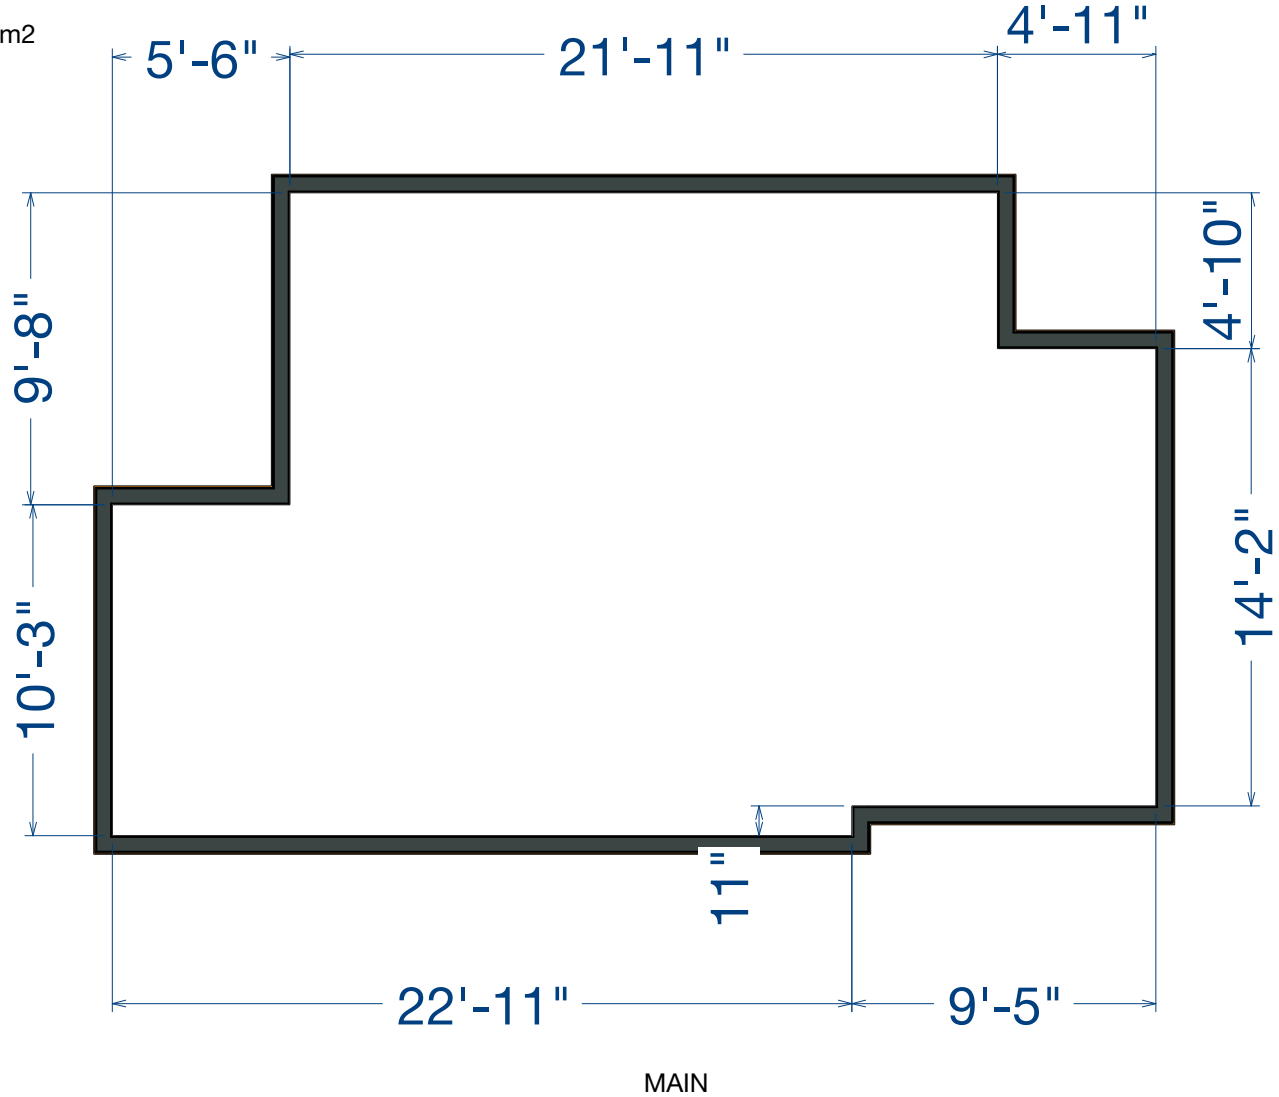

Julie Dempsey
08.01.2019
#2010 615 6 Ave SE
Main - 562.74 sq.ft/ 52.28 m2
RMS Area - 562.74 sq.ft/ 52.28 m2

Measurements are insured and are based on local guidelines.
This floor plan is an illustration based on the measurements taken and existing structures of the property.
It is intended to be used only by the purchaser of the transaction.