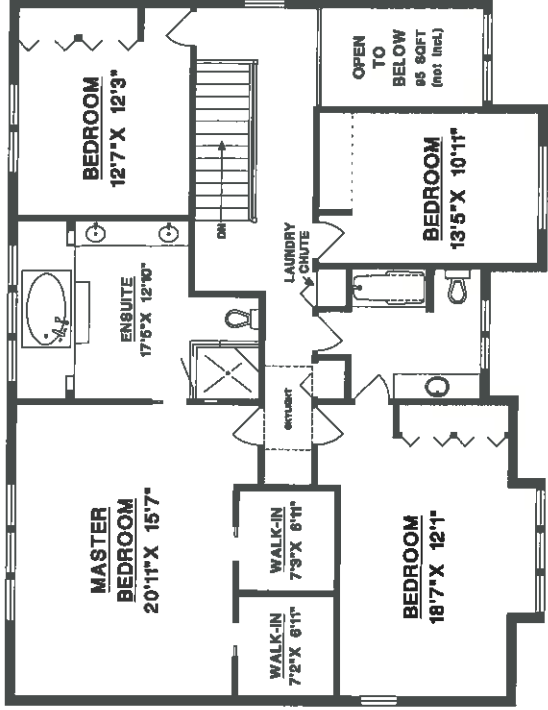

GAIL BRACHAT JONI SELMES
 604.740.6278 604.885.8334
 gail@jonilandgail.com joni@jonilandgail.com

JONIANDGAIL.COM
 The Homes & More Realty Inc.

63 CHADWICK ROAD
 LANGDALE, BC

| | | |
|---------------------------|------------------|--------------------------------|
| MAIN LEVEL | 2214 SQFT | 470 SQFT |
| UPPER LEVEL | 1774 SQFT | 643 SQFT |
| LOWER LEVEL (FINISHED) | 1025 SQFT | 370 SQFT |
| TOTAL | 5013 SQFT | 138 SQFT |
| LOWER LEVEL (UNFINISHED*) | 221 SQFT | 265 SQFT |
| TOTAL | 5234 SQFT | (162) UTILITY (89 SQFT) |

* UNFIN AREAS: WORKSHOP (162) UTILITY (89 SQFT)

UPPER LEVEL

LOWER LEVEL

© 2011 MEASURE MASTERS
 RICHMOND/DELTA
 (604) 948-1888
 53 CHADWIKI 5155 MAR 18/19