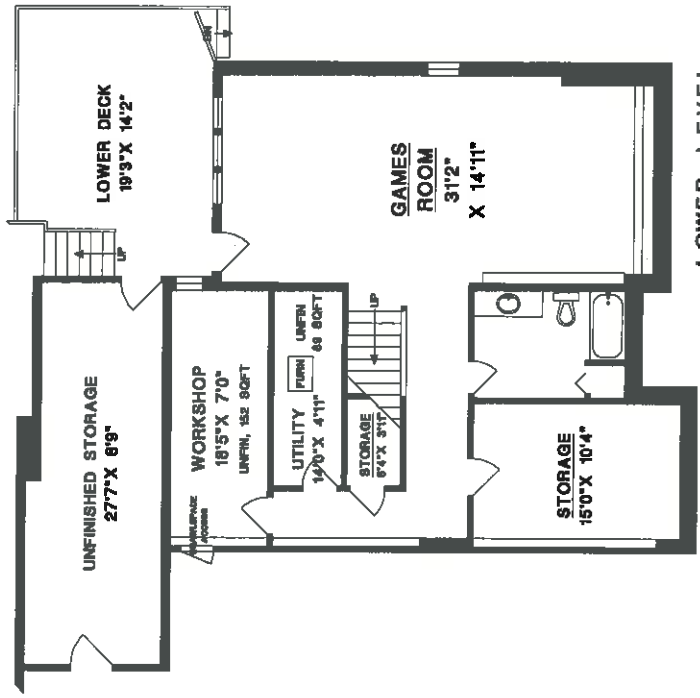

GAIL BRACHAT JONI SELMES
 604.740.6278 604.885.8334
 gail@jonilandgail.com joni@jonilandgail.com

JONIANDGAIL.COM
 The Homes & More Realty Inc.

63 CHADWICK ROAD
 LANGDALE, BC

| | | |
|---------------------------|------------------|--------------------------------|
| MAIN LEVEL | 2214 SQFT | 470 SQFT |
| UPPER LEVEL | 1774 SQFT | 643 SQFT |
| LOWER LEVEL (FINISHED) | 1025 SQFT | 370 SQFT |
| TOTAL | 5013 SQFT | 138 SQFT |
| LOWER LEVEL (UNFINISHED*) | 221 SQFT | 265 SQFT |
| TOTAL | 5234 SQFT | (162) UTILITY (89 SQFT) |

* UNFIN AREAS: WORKSHOP (162) UTILITY (89 SQFT)

UPPER LEVEL

LOWER LEVEL

© 2011 MEASURE MASTERS
 RICHMOND/DELTA
 (604) 948-1888
 53 CHADWIKI 5155 MAR 18/19