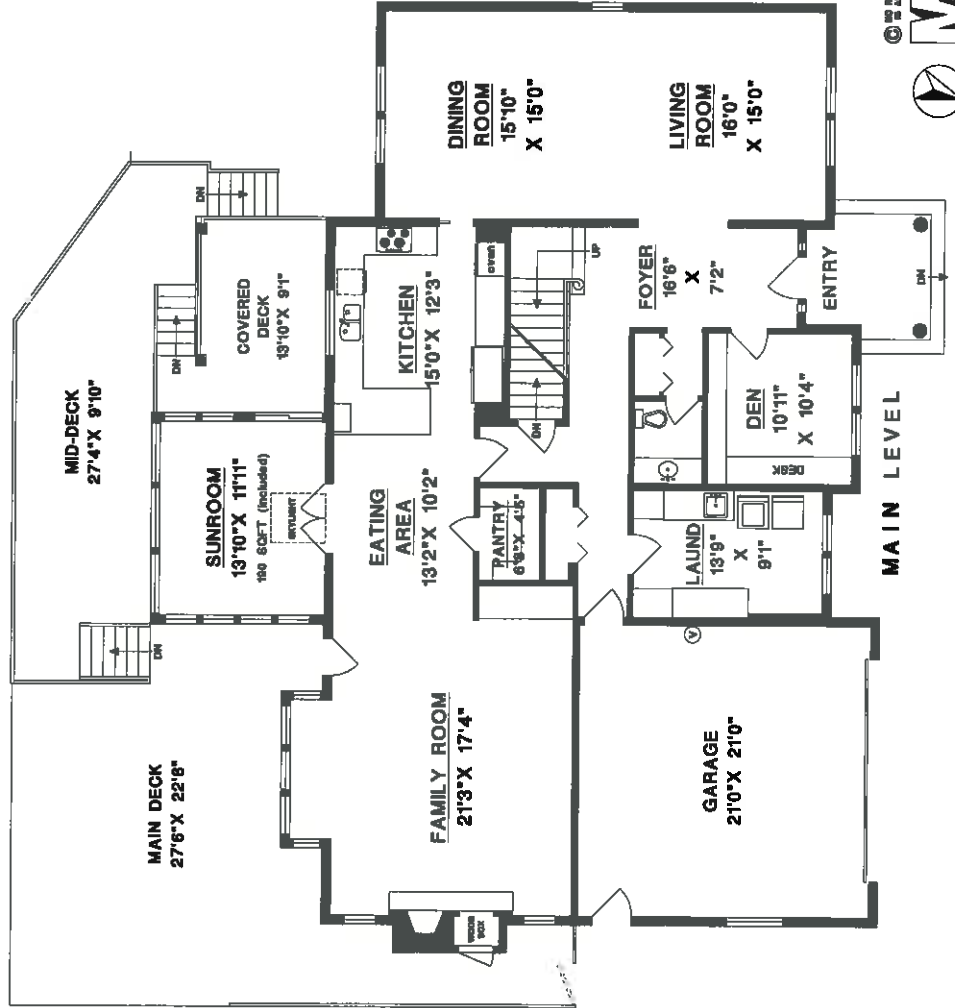

GAIL BRACHAT JONI SELMES
 604.740.6278 604.885.8334
 gail@jonilandgail.com joni@jonilandgail.com

JONIANDGAIL.COM
 The Homes & More Realty Inc.

63 CHADWICK ROAD
 LANGDALE, BC

| | | |
|---------------------------|------------------|--------------------------------|
| MAIN LEVEL | 2214 SQFT | 470 SQFT |
| UPPER LEVEL | 1774 SQFT | 643 SQFT |
| LOWER LEVEL (FINISHED) | 1025 SQFT | 370 SQFT |
| TOTAL | 5013 SQFT | 138 SQFT |
| LOWER LEVEL (UNFINISHED*) | 221 SQFT | 265 SQFT |
| TOTAL | 5234 SQFT | (162) UTILITY (89 SQFT) |

* UNFIN AREAS: WORKSHOP (162) UTILITY (89 SQFT)

UPPER LEVEL

LOWER LEVEL

© 2011 MEASURE MASTERS
 RICHMOND/DELTA
 (604) 948-1888
 53 CHADWIKI 5155 MAR 18/19