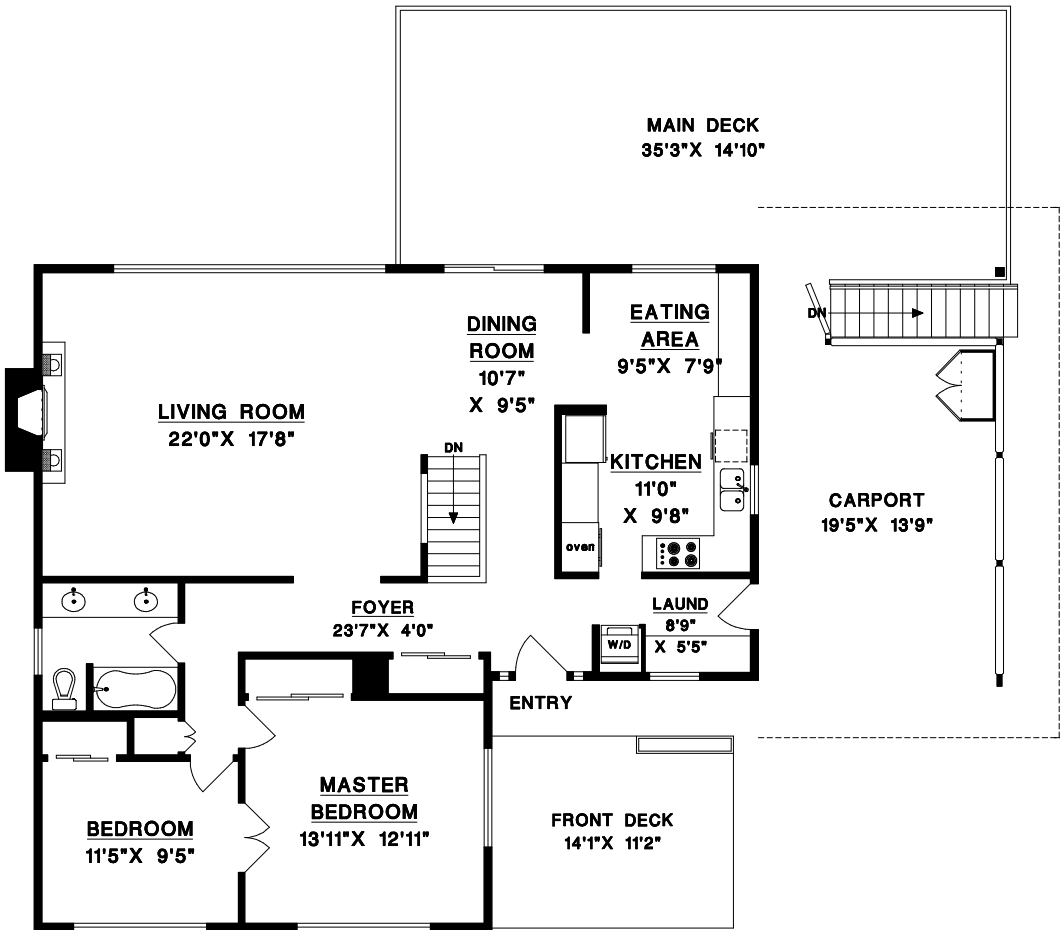

GAIL BRACHAT

604.740.6278

gail@joniandgail.com

JONI SELMES

604.885.8334

joni@joniandgail.com

**406 STEWART ROAD
GIBSONS, BC**

MAIN LEVEL