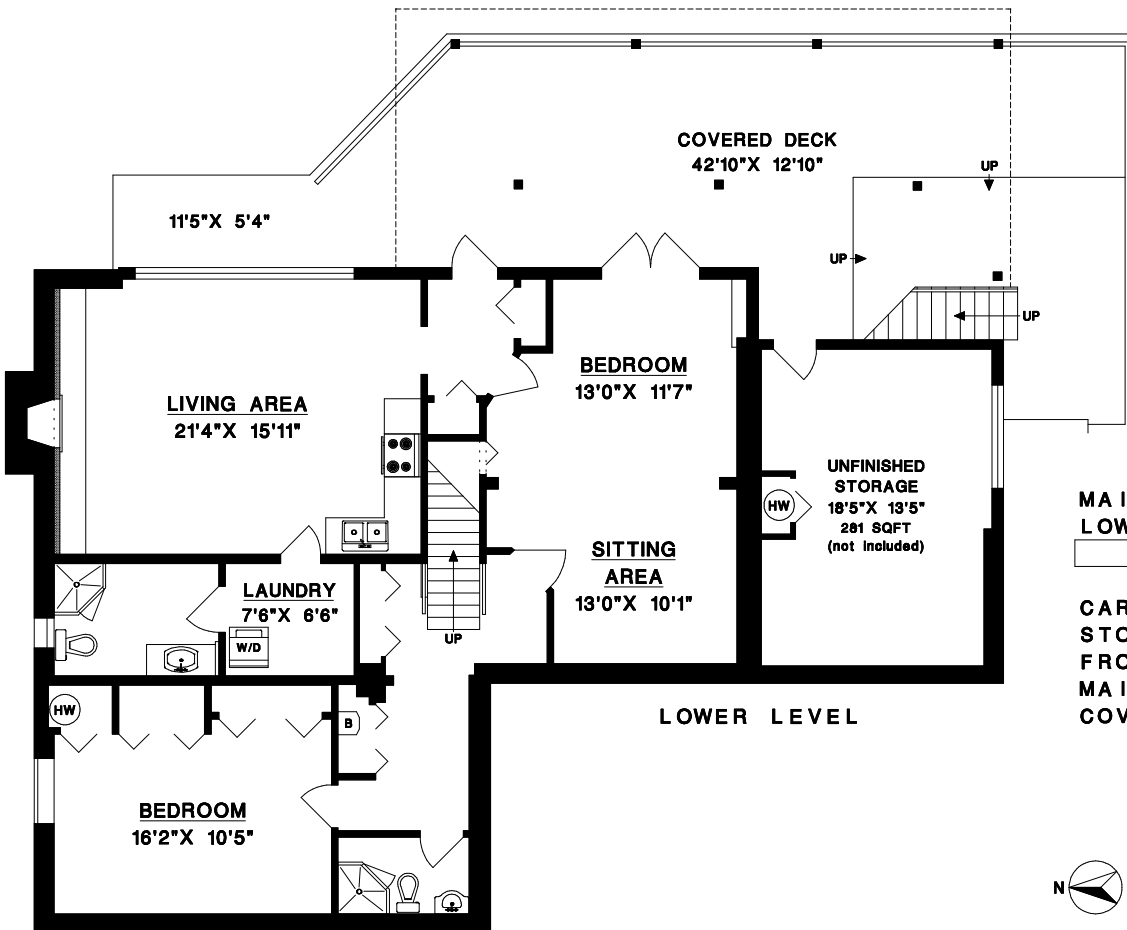

LOWER LEVEL

MAIN LEVEL	1406	SQFT
LOWER LEVEL	1406	SQFT
TOTAL	2812	SQFT

CARPORT	287	SQFT
STORAGE (UNFIN, LOWER)	281	SQFT
FRONT DECK	157	SQFT
MAIN DECK	761	SQFT
COVERED DECK (LOWER)	534	SQFT