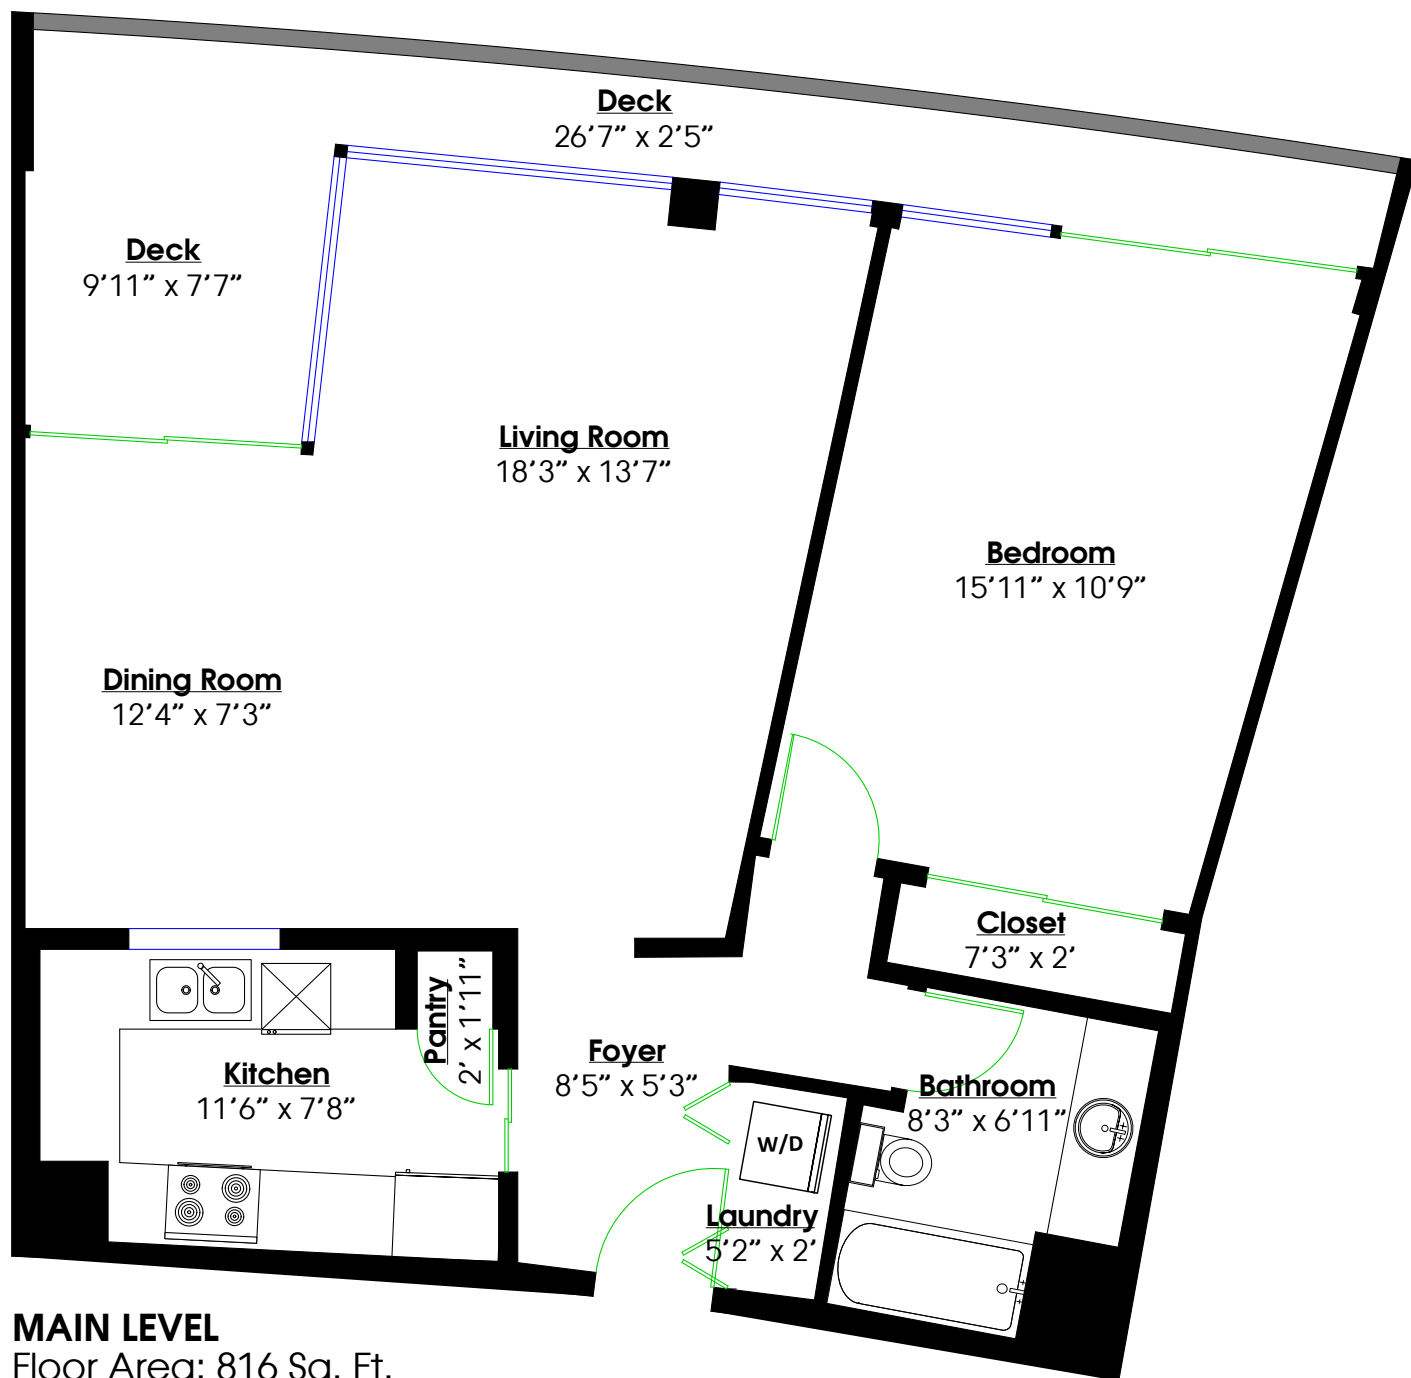

402-2135 Argyle Avenue, West Vancouver, BC

ROYAL LEPAGE
Sussex

Terri Weber

604.805.5460

terri@terriweber.com

Total**

Main Level: 816 sq.ft. Deck: 136 sq.ft.

MAIN LEVEL

Floor Area: 816 Sq. Ft.

Ceiling Height: 8'