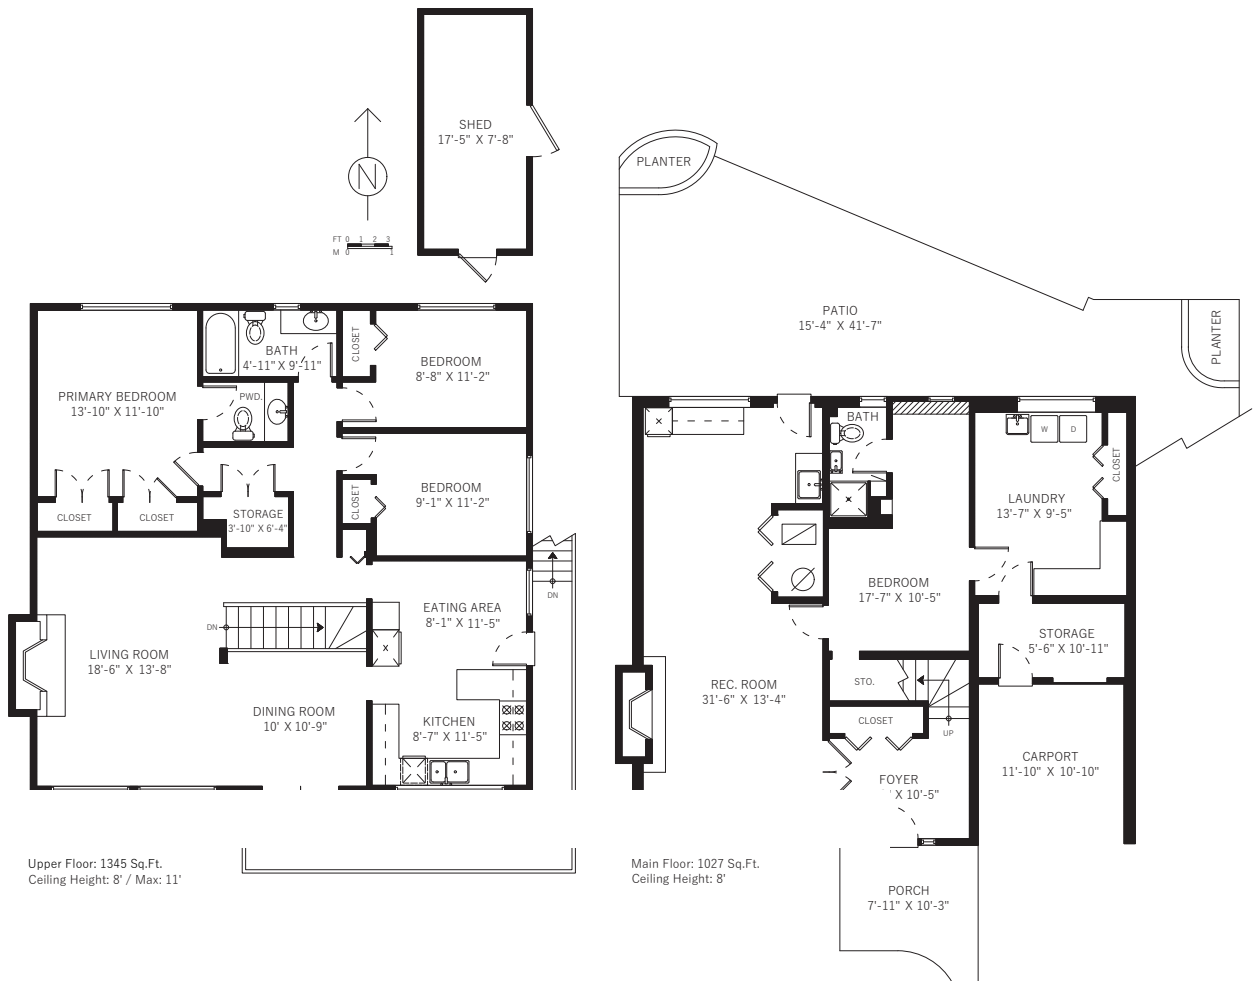

IRA GORDON - COLLINS

IRA@IRAGORDONCOLLINS.COM

IRAGORDONCOLLINS.COM

604.961.4733

676 WELLINGTON DRIVE

INTERIOR MEASUREMENTS: 2372 SQ.FT

PATIO & DECK AREA: 736 SQ.FT

Main Floor: 1027 Sq.Ft.
Ceiling Height: 8'