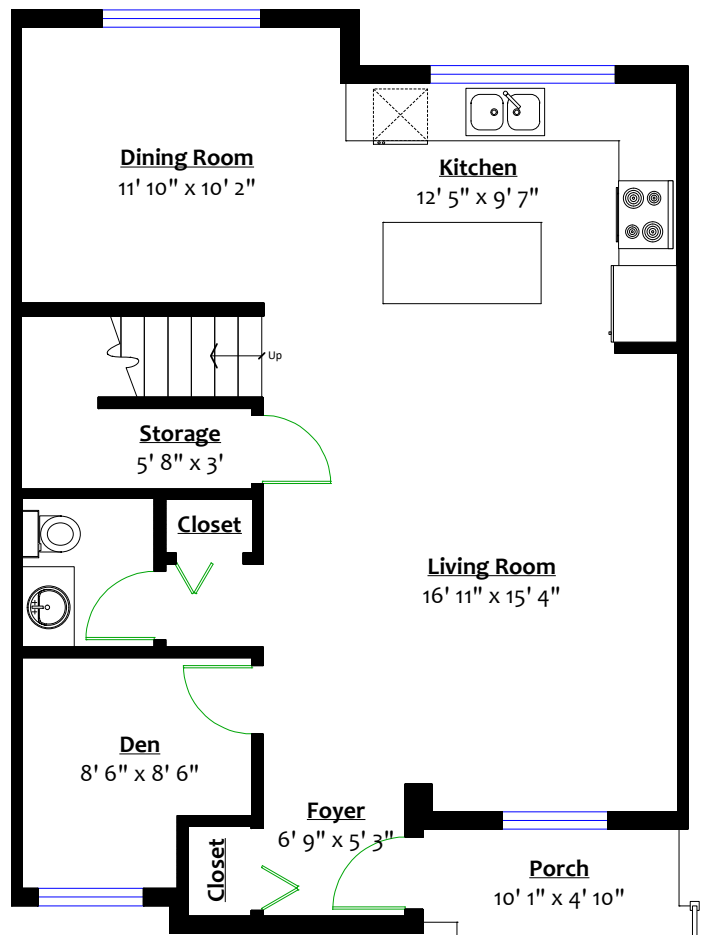

# ENGEL & VÖLKERS®

GAËTAN KILL & JAMIE WEGNER

**#202 – 16528 24A Avenue,  
Surrey, B.C.**

**Totals\*\***

Main Level:	783 sq. ft.	Porch:	45 sq. ft.
Upper Level:	782 sq. ft.	Rooftop Deck:	363 sq. ft.
Top Level:	80 sq. ft.	Total:	408 sq. ft.
Total:	1,645 sq. ft.		

**TOP LEVEL**

Floor Area: 80 Sq. Ft.

**UPPER LEVEL**

Floor Area: 782 Sq. Ft.

**MAIN LEVEL**

Floor Area: 783 Sq. Ft.