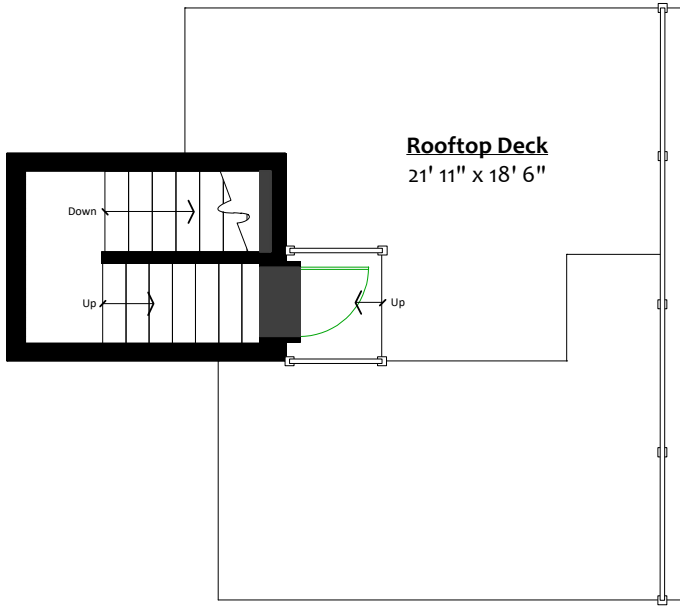

# ENGEL & VÖLKERS®

GAËTAN KILL & JAMIE WEGNER

**#202 – 16528 24A Avenue,  
Surrey, B.C.**

**Totals\*\***

Main Level:	783 sq. ft.	Porch:	45 sq. ft.
Upper Level:	782 sq. ft.	Rooftop Deck:	363 sq. ft.
Top Level:	80 sq. ft.	Total:	408 sq. ft.
Total:	1,645 sq. ft.		

**TOP LEVEL**

Floor Area: 80 Sq. Ft.

**UPPER LEVEL**

Floor Area: 782 Sq. Ft.

**MAIN LEVEL**

Floor Area: 783 Sq. Ft.