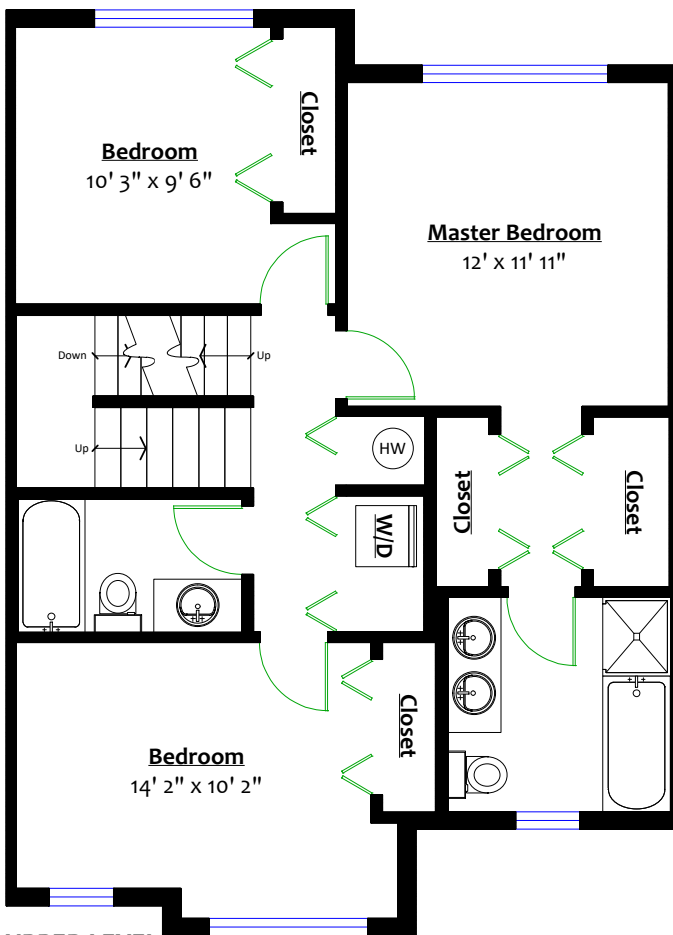

# ENGEL & VÖLKERS®

GAËTAN KILL & JAMIE WEGNER

**#202 – 16528 24A Avenue,  
Surrey, B.C.**

**Totals\*\***

Main Level:	783 sq. ft.	Porch:	45 sq. ft.
Upper Level:	782 sq. ft.	Rooftop Deck:	363 sq. ft.
Top Level:	80 sq. ft.	Total:	408 sq. ft.
Total:	1,645 sq. ft.		

**TOP LEVEL**

Floor Area: 80 Sq. Ft.

**UPPER LEVEL**

Floor Area: 782 Sq. Ft.

**MAIN LEVEL**

Floor Area: 783 Sq. Ft.