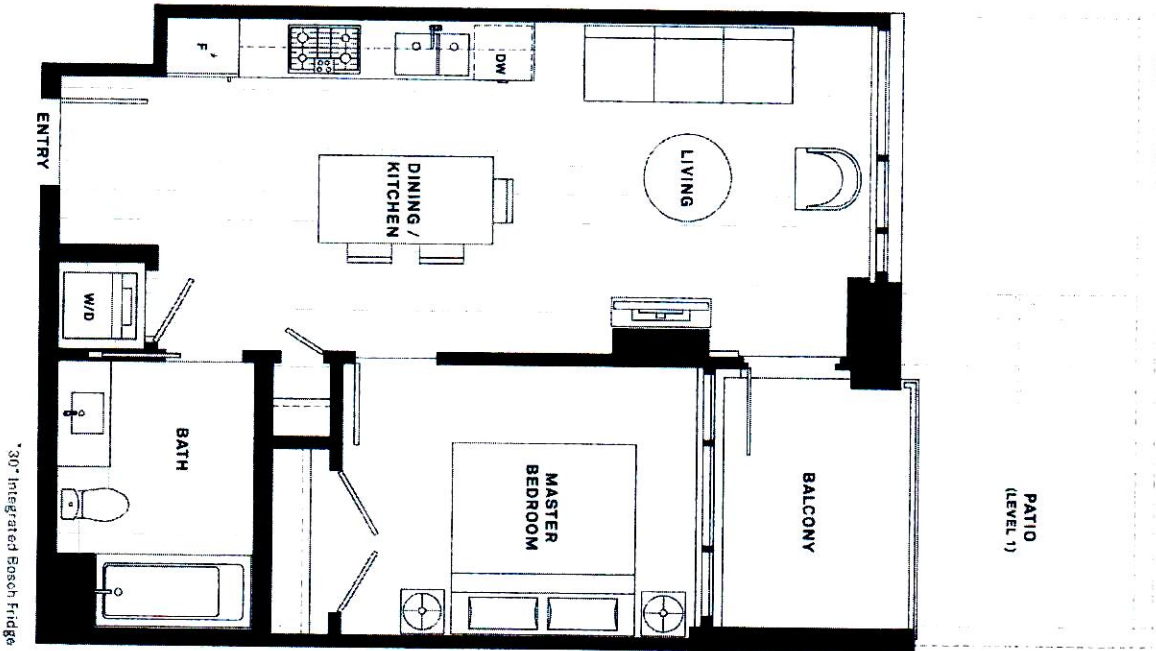

THE RESIDENCES
AT LYNN VALLEY

B3
PLAN

BUILDING E
1 BED 1 BATH

1 BED
1 BATH
INDOOR 580 - 581 SQFT
OUTDOOR 63 - 237 SQFT

LEVEL 2

LEVEL 1

LEVEL 3-4

Dimensions, sizes, specifications, layouts and materials are approximate only and subject to change without notice. E.80.E