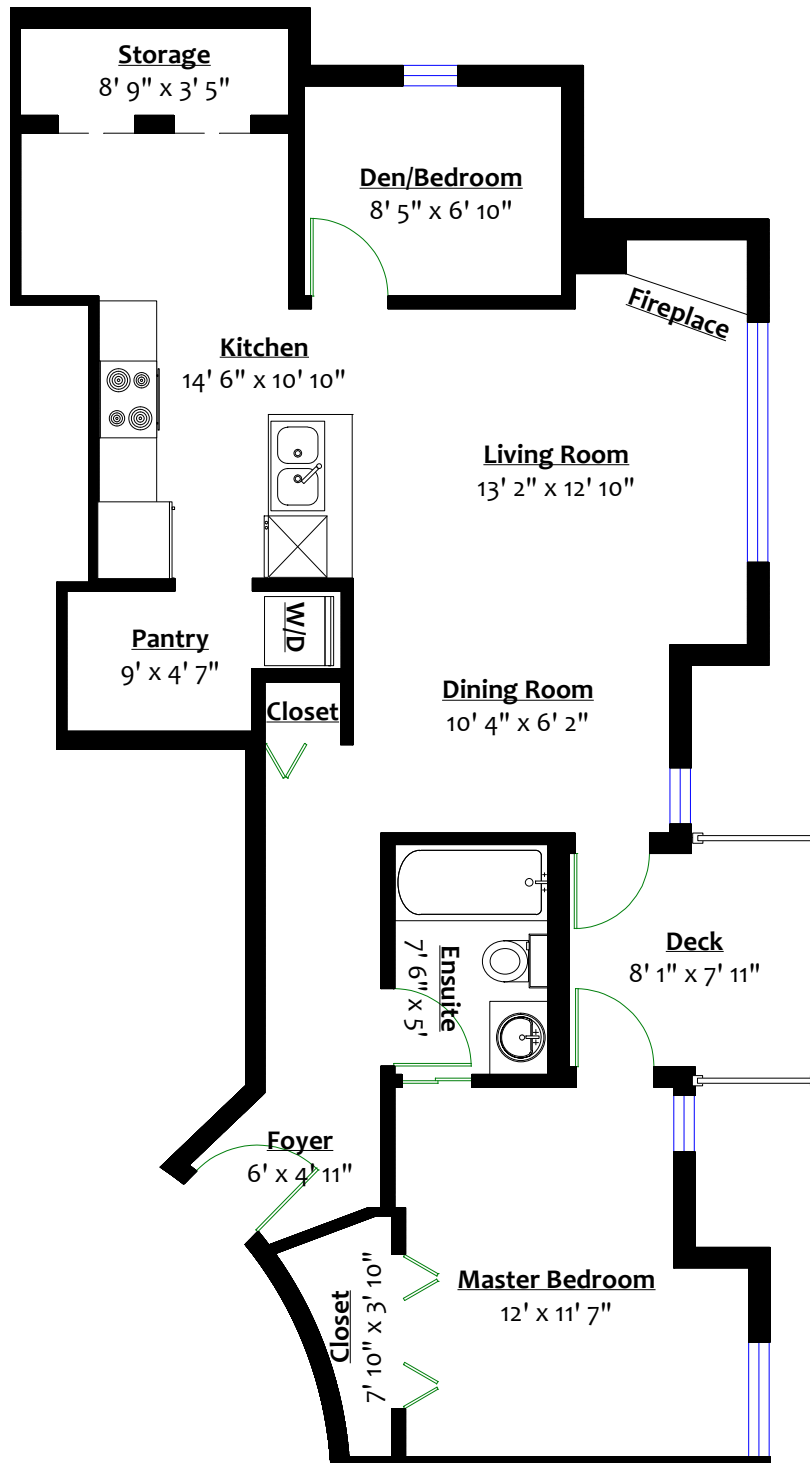

**#404 – 1617 Grant Street,
Vancouver, B.C.**

RE/MAX
Jodie Graham PREC*

Totals**

Main Level: 821 sq. ft.

Deck: 60 sq. ft.

604.727.5150 jodie@jodiegraham.com

MAIN LEVEL**

Floor Area: 821 Sq. Ft.

** Approx. based on interior measurements to exterior walls
** Total square footage not taken from original blueprints
** Main square footage includes Storage Area