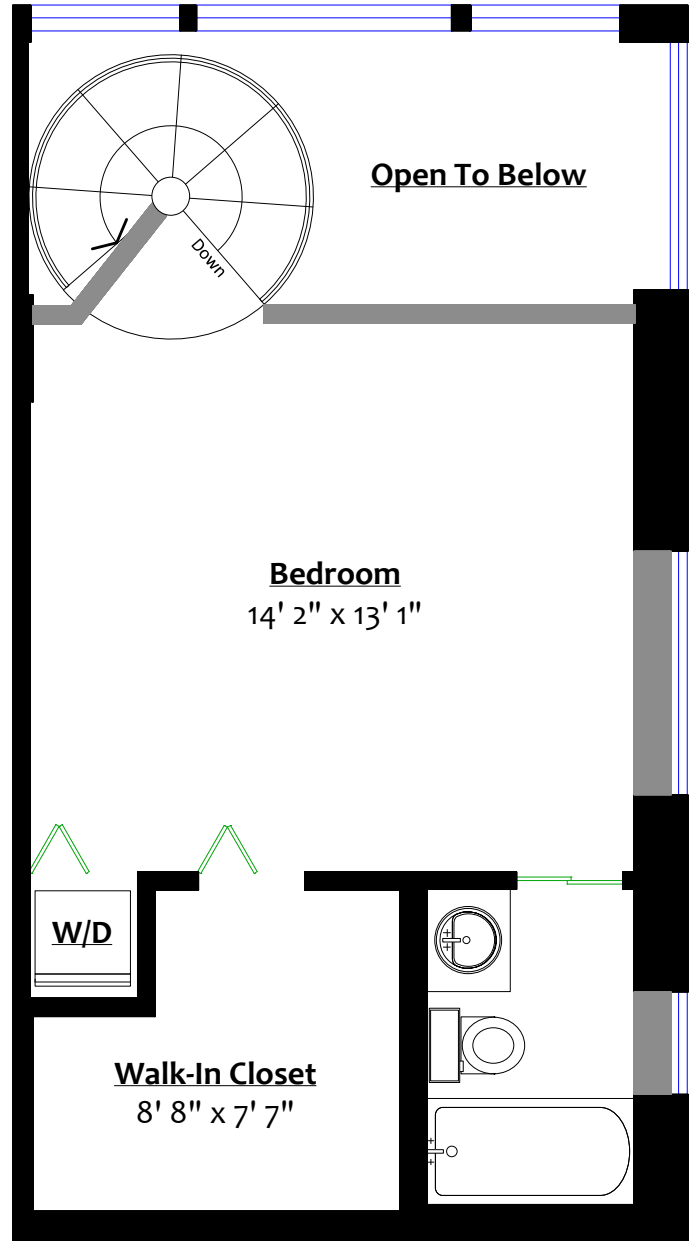

Totals**

Main Level: 442 sq. ft. Patio: 70 sq. ft.
Upper Level: 357 sq. ft.
Total: 799 sq. ft.

MAIN LEVEL

Floor Area: 442 Sq. Ft.

UPPER LEVEL

Floor Area: 357 Sq. Ft.