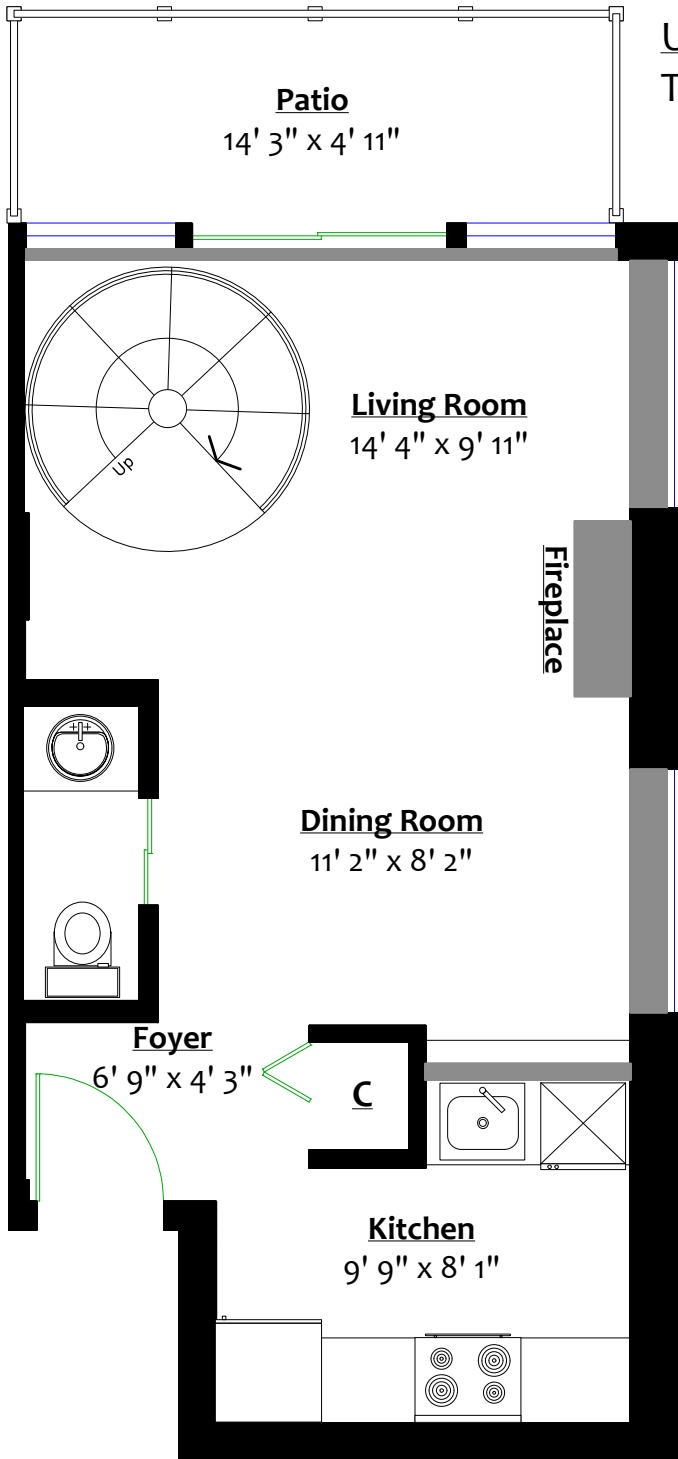

Totals**

Main Level: 442 sq. ft. Patio: 70 sq. ft.
Upper Level: 357 sq. ft.
Total: 799 sq. ft.

MAIN LEVEL

Floor Area: 442 Sq. Ft.

UPPER LEVEL

Floor Area: 357 Sq. Ft.