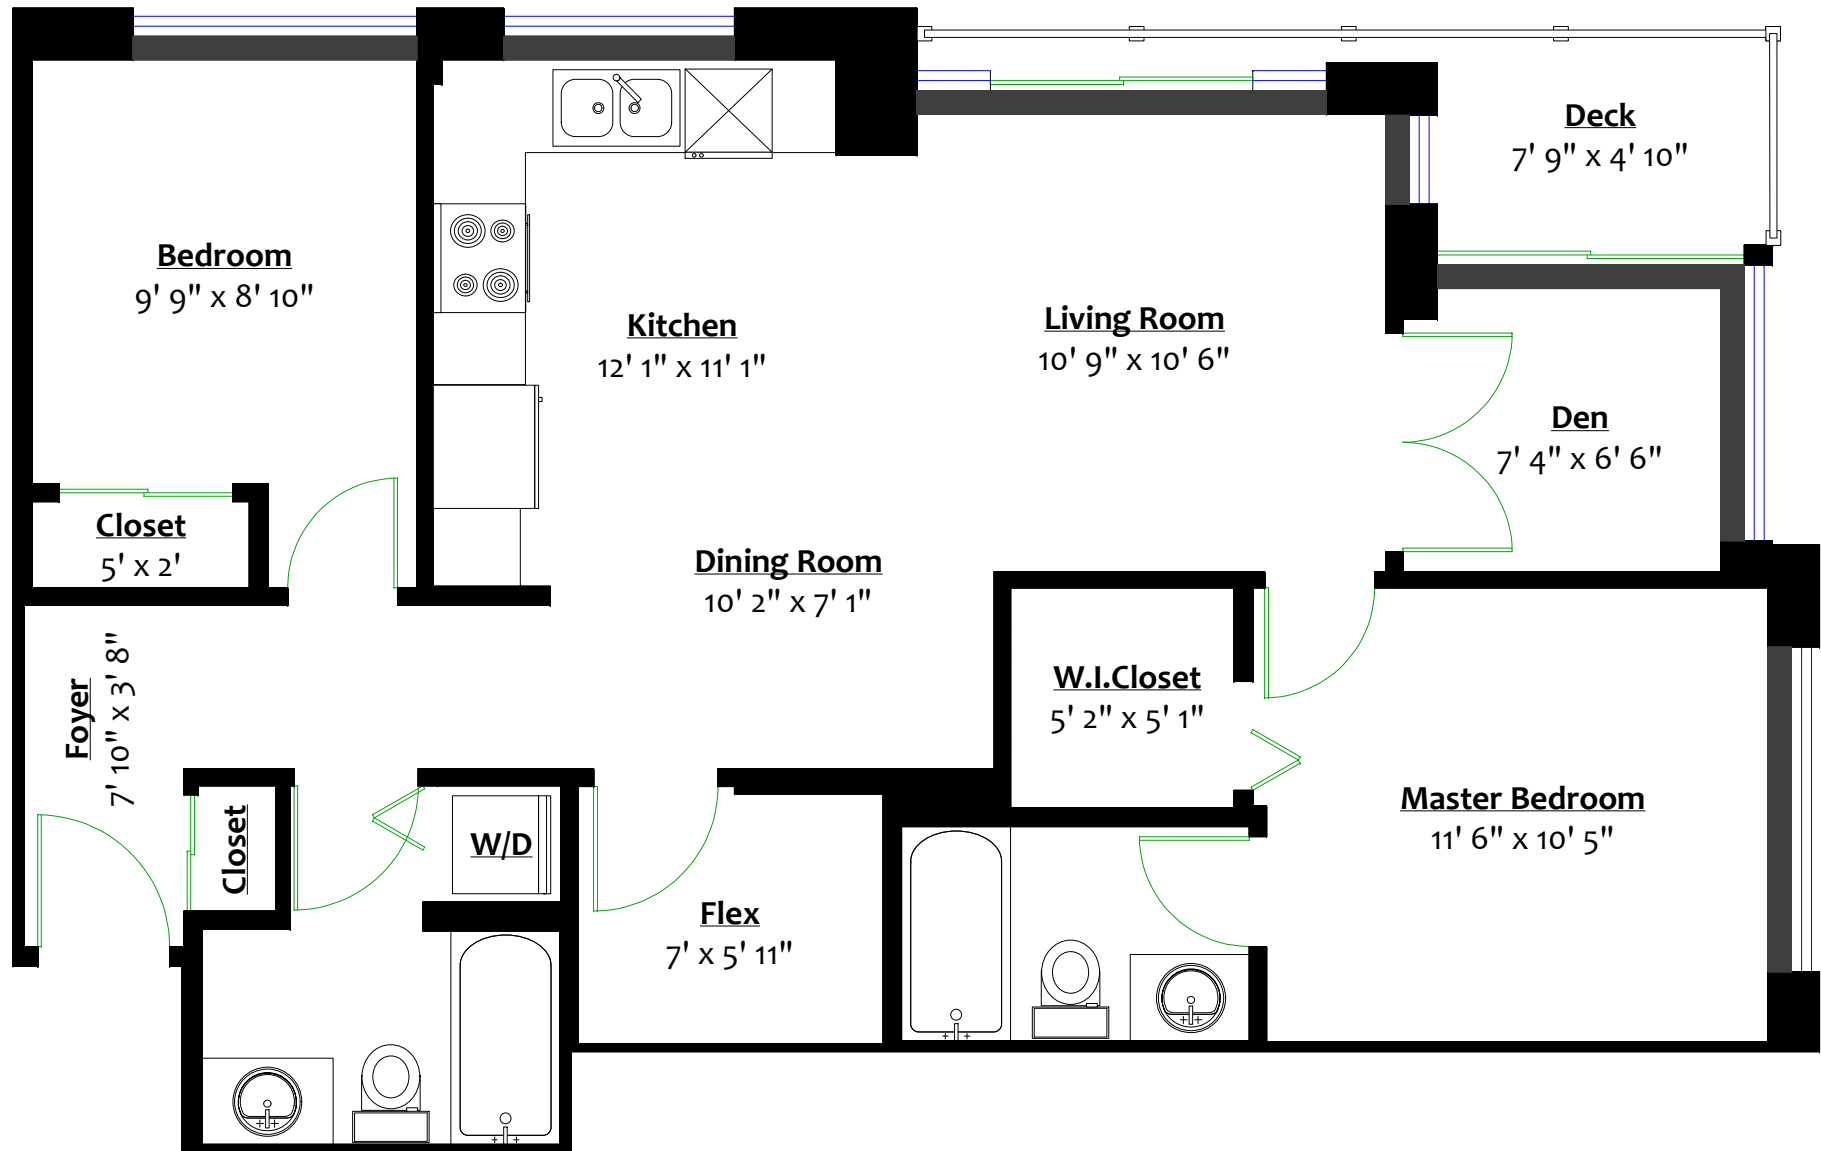

**#706 – 2228 West Broadway,
Vancouver, B.C.**

Jodie Graham PREC*

604.727.5150

jodie@jodiegraham.com

Totals**

Main Level: 930 sq. ft. Deck: 48 sq. ft.

** Approx. based on interior measurements to exterior walls
** Total square footage not taken from original blueprints