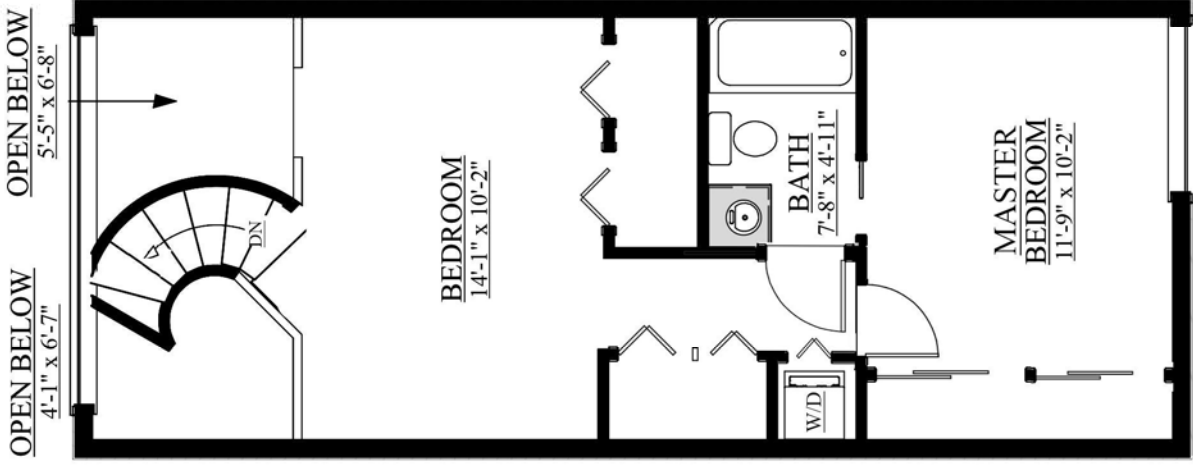

MAIN FLOOR: 530 SqFt

UPPER FLOOR: 468 SqFt

INDOOR LIVING: 998 SqFt

OUTDOOR DECK: 81 SqFt

TOTAL OVERALL: 1,079 SqFt

Main Floor

Upper Floor