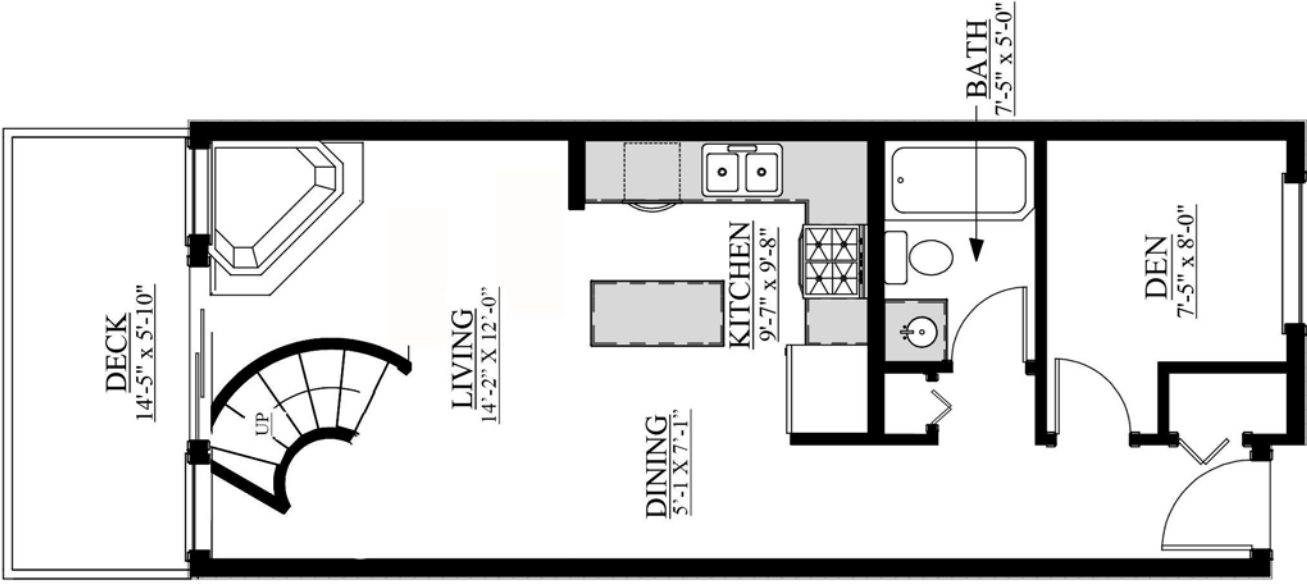

MAIN FLOOR: 530 SqFt

UPPER FLOOR: 468 SqFt

INDOOR LIVING: 998 SqFt

OUTDOOR DECK: 81 SqFt

TOTAL OVERALL: 1,079 SqFt

Main Floor

Upper Floor