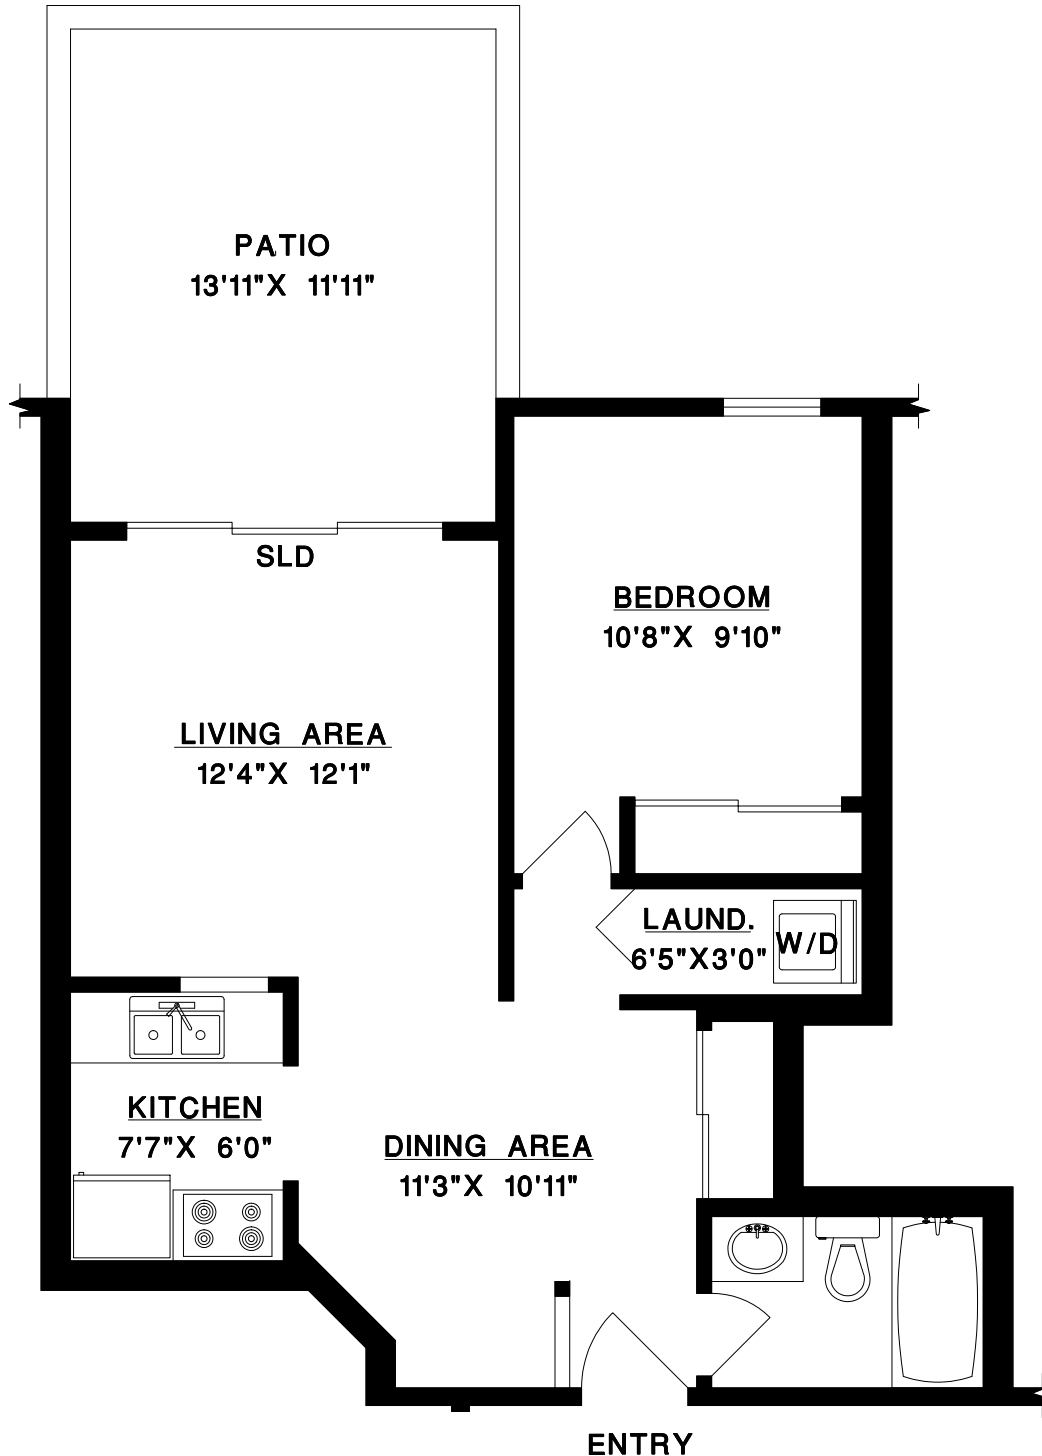

RE/MAX®

JODIE GRAHAM

604-727-5150

#108-288 E.14TH AVE.
VANCOUVER, B.C.

* INTERIOR 578 SQ. FT.

PATIO 173 SQ. FT.

OVERALL 751 SQ. FT.

*Area measurements taken to center of perimeter walls.

SCALE

MEASURE MASTERS
VAN/BBY/TRI-CITIES
(604) 931-8585

OCTOBER 2010