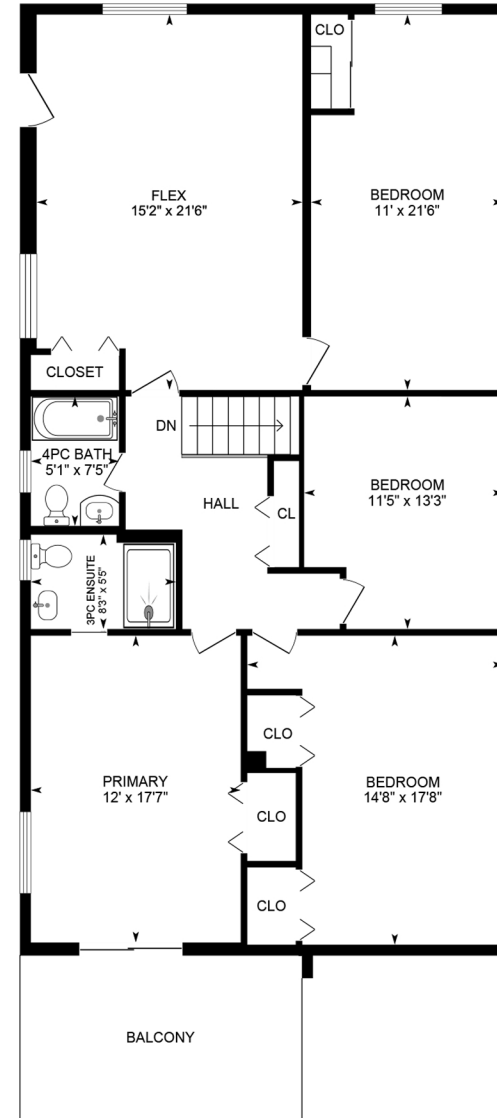

ENGEL & VÖLKERS
NICOLE LANGFIELD

Personal Real Estate Corporation
604-626-5956
info@nicolelangfield.com
www.nicolelangfield.com
Engel & Volkers Vancouver (Branch)

25474 60 Ave, Langley

| | |
|-----------------------|--------------------|
| Main Floor | 1,720 sq ft |
| Upper Level | 1,533 sq ft |
| Total Liveable | 3,253 sq ft |
| Sun Room | 138 sq ft |
| Total Measured | 3,391 sq ft |

Main Floor - 1,720 sq. ft.

Upper Level - 1,533 sq. ft.