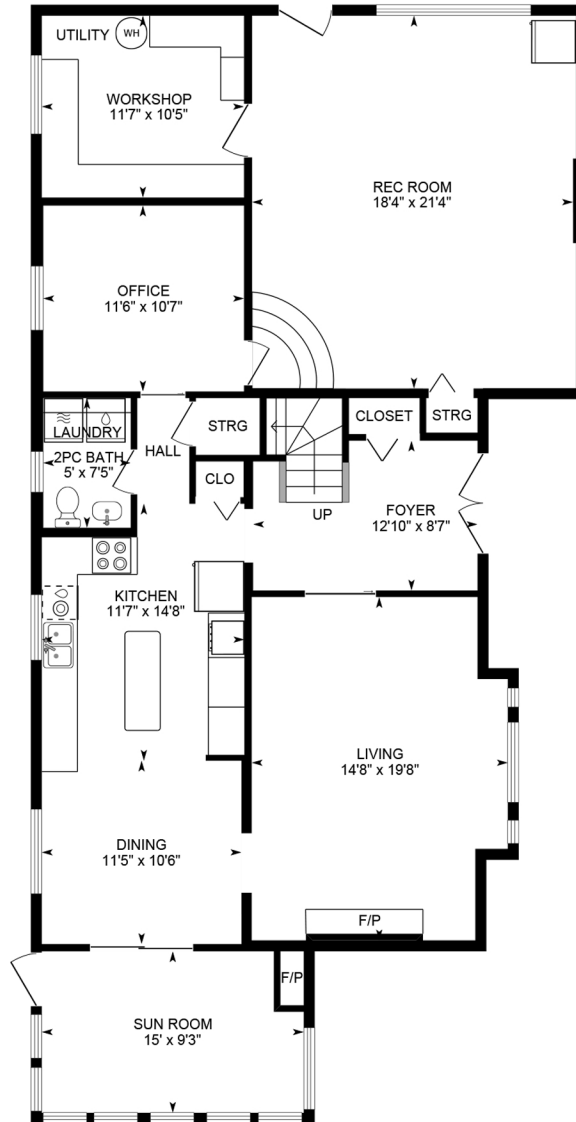

ENGEL & VÖLKERS
NICOLE LANGFIELD

Personal Real Estate Corporation
604-626-5956
info@nicolelangfield.com
www.nicolelangfield.com
Engel & Volkers Vancouver (Branch)

25474 60 Ave, Langley

| | |
|-----------------------|--------------------|
| Main Floor | 1,720 sq ft |
| Upper Level | 1,533 sq ft |
| Total Liveable | 3,253 sq ft |
| Sun Room | 138 sq ft |
| Total Measured | 3,391 sq ft |

Main Floor - 1,720 sq. ft.

Upper Level - 1,533 sq. ft.