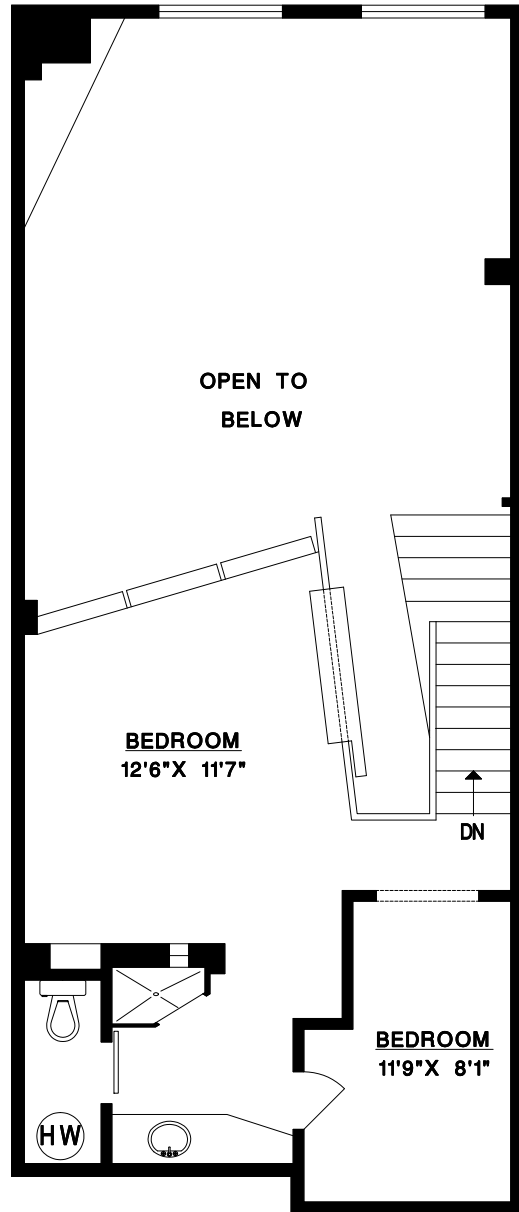

MAIN FLOOR

UPPER FLOOR

RE/MAX
Crest (Westside)

DAVE DALBY
604-837-4566

#409-237 E. 4TH AVE.
VANCOUVER, B.C.

UPPER FLOOR	437	SQ. FT.
MAIN FLOOR	903	SQ. FT.
* TOTAL	1340	SQ. FT.

*Area measurements taken to center of perimeter walls.

SCALE

MEASURE MASTERS
VANCOUVER/FRASER
(604) 931-8585

MAY 2010