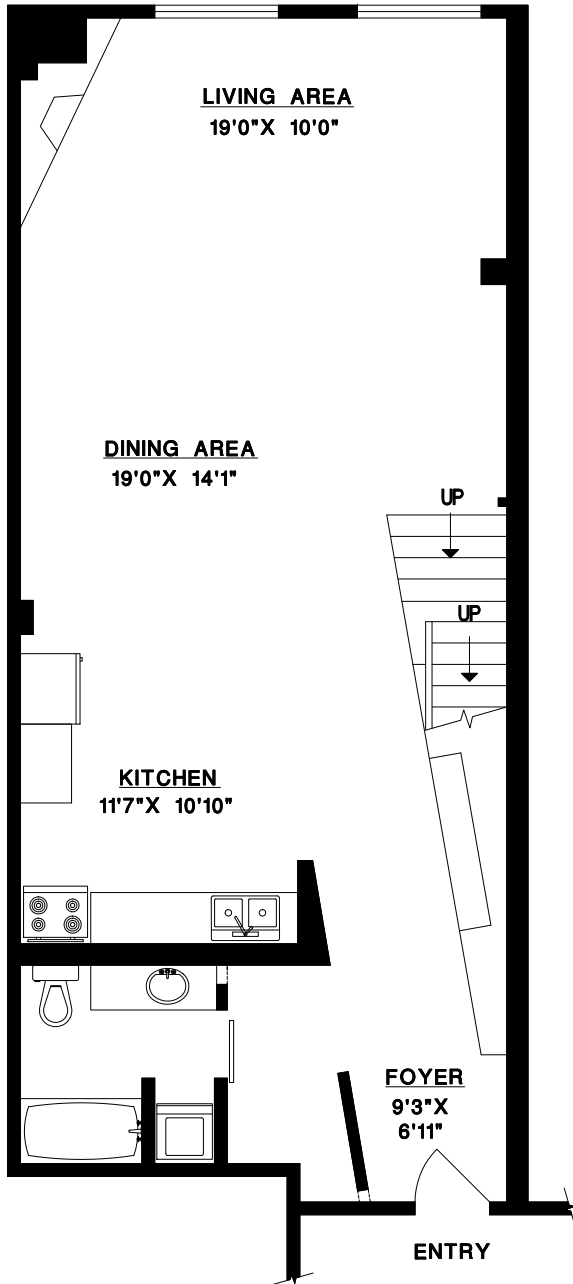

MAIN FLOOR

UPPER FLOOR

RE/MAX
Crest (Westside)

DAVE DALBY
604-837-4566

#409-237 E. 4TH AVE.
VANCOUVER, B.C.

UPPER FLOOR	437	SQ. FT.
MAIN FLOOR	903	SQ. FT.
* TOTAL	1340	SQ. FT.

*Area measurements taken to center of perimeter walls.

SCALE

MEASURE MASTERS
VANCOUVER/FRASER
(604) 931-8585

MAY 2010