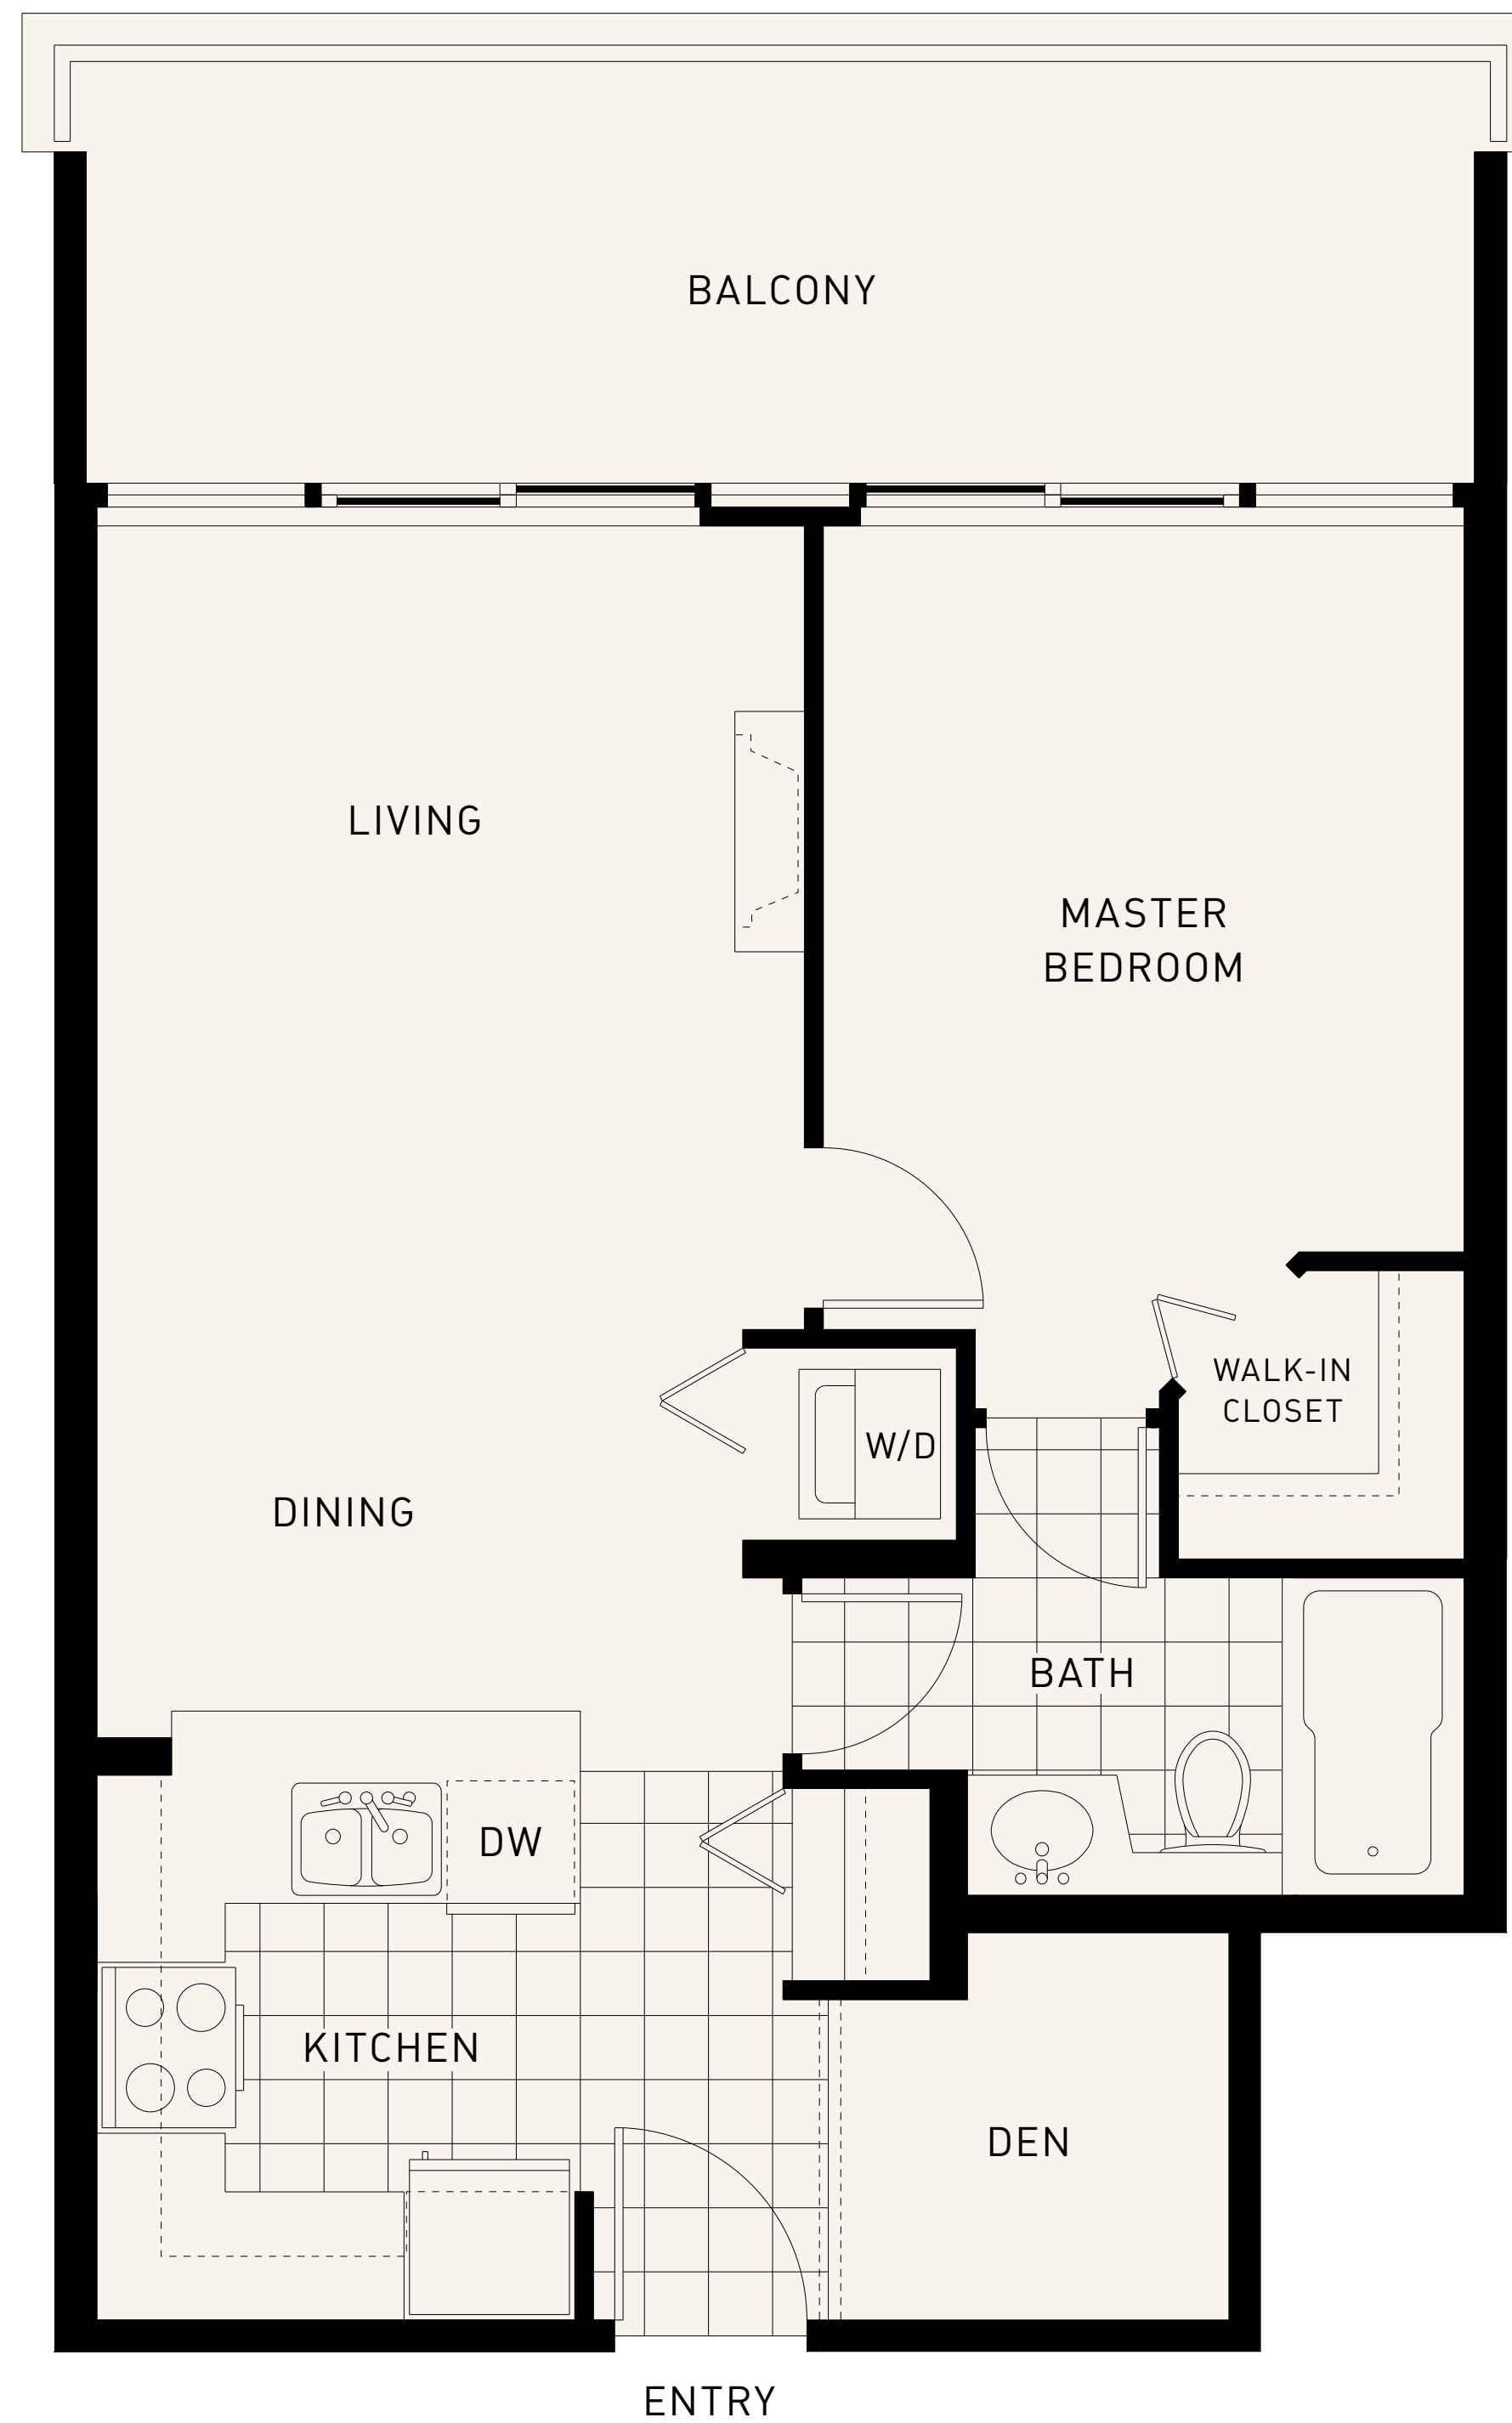

UNIT B

1 BEDROOM + DEN, 1 BATH
626 SQ. FT. (APPROX.)

SOUTH TOWER
17TH TO 35TH FLOORS