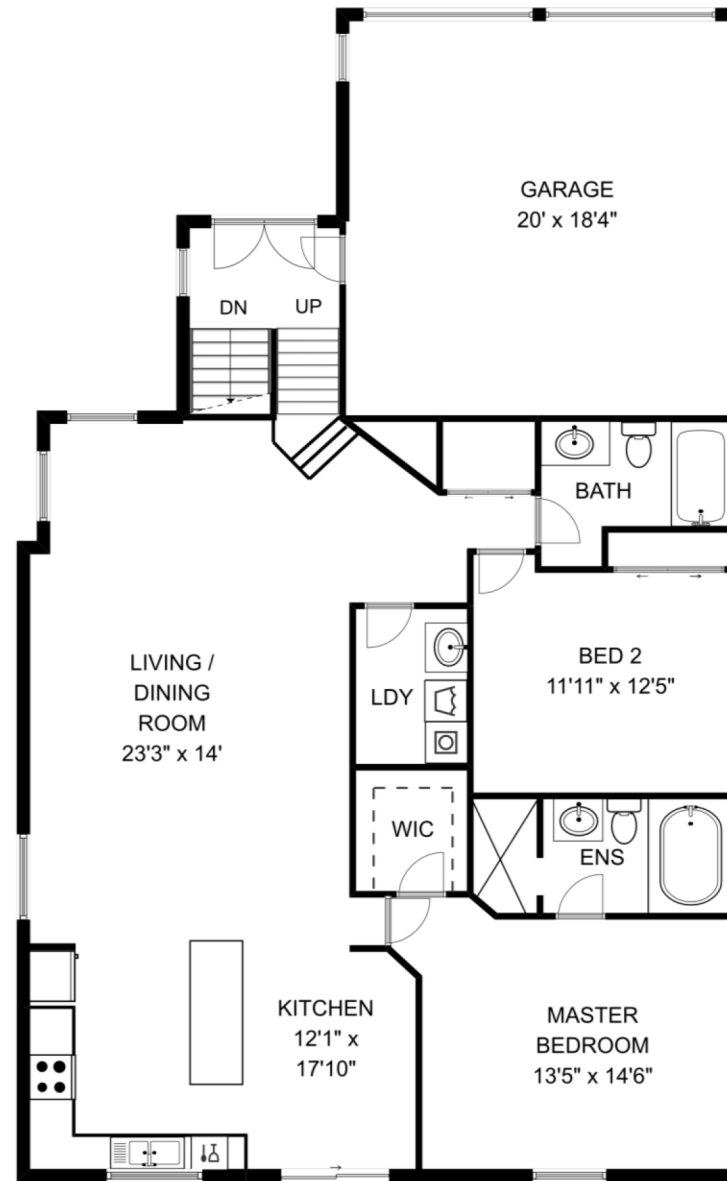

LOWER LEVEL

MAIN LEVEL

TOTAL: 3,167 sq ft

23 WHITE DRIVE

This floor plan is not to scale. Areas and dimensions are approximate and therefore plan should only be used for illustrative purposes.