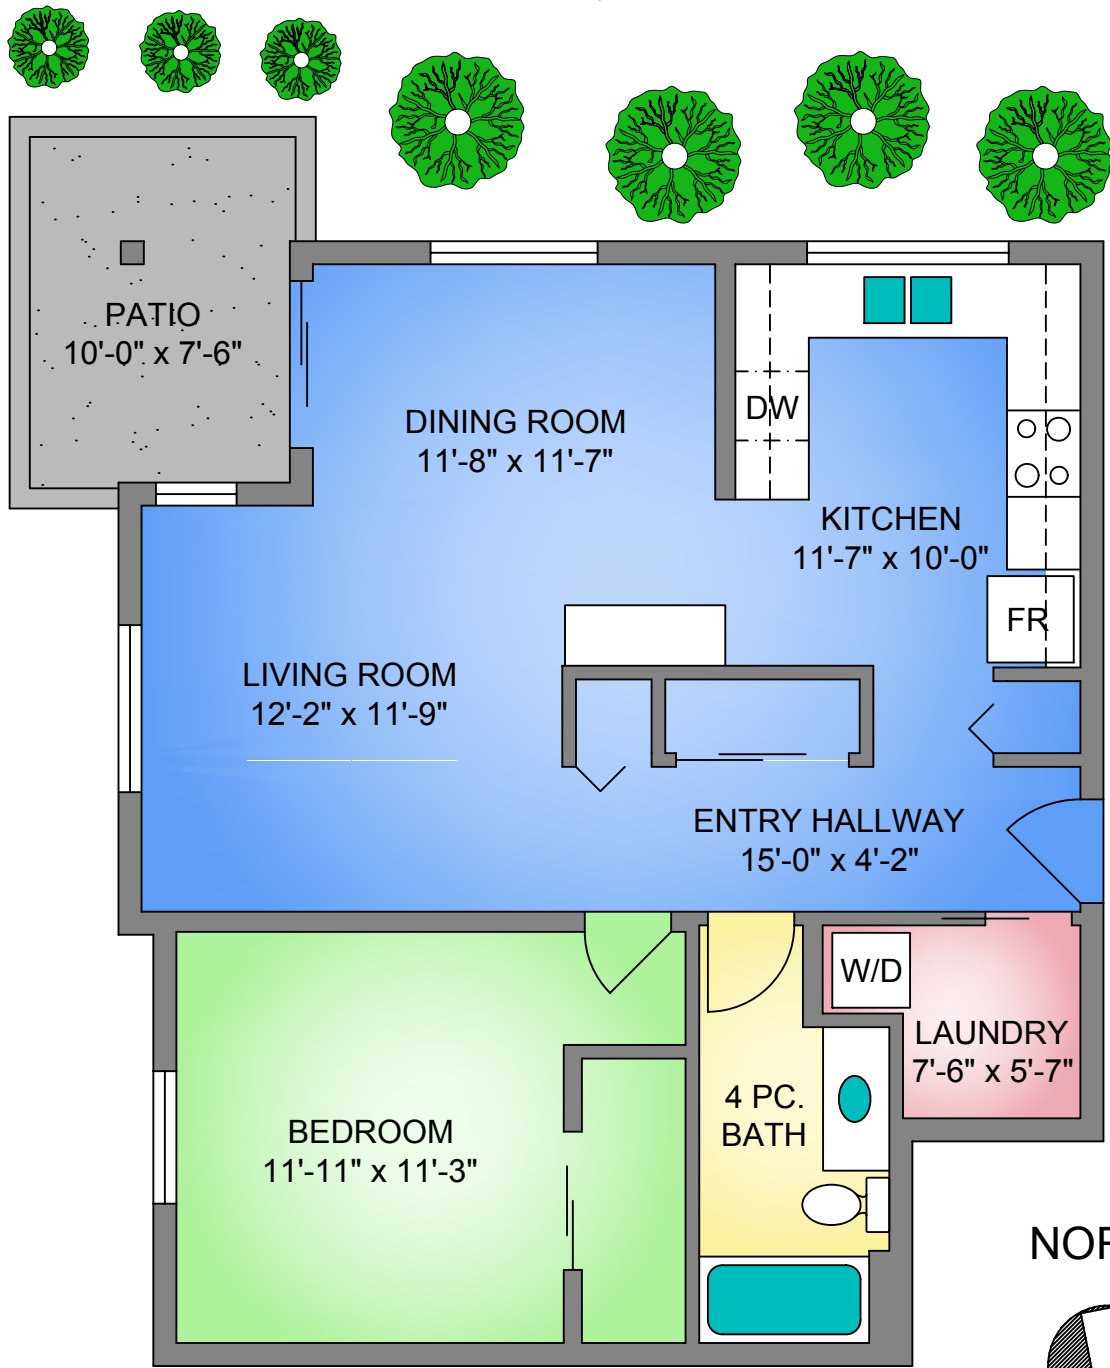

**UNIT 102 - 908 BROCK AVENUE**  
**814 SQ. FT.**

NORTH

SCALE

102 - 908 BROCK AVENUE MAY 27, 2011 PREPARED FOR THE EXCLUSIVE USE OF TIM AYRES PLANS MAY NOT BE 100% ACCURATE, IF CRITICAL BUYER TO VERIFY.		
FLOOR	AREA (SQ. FT.)	
	FINISHED	PATIO
FIRST	814	76