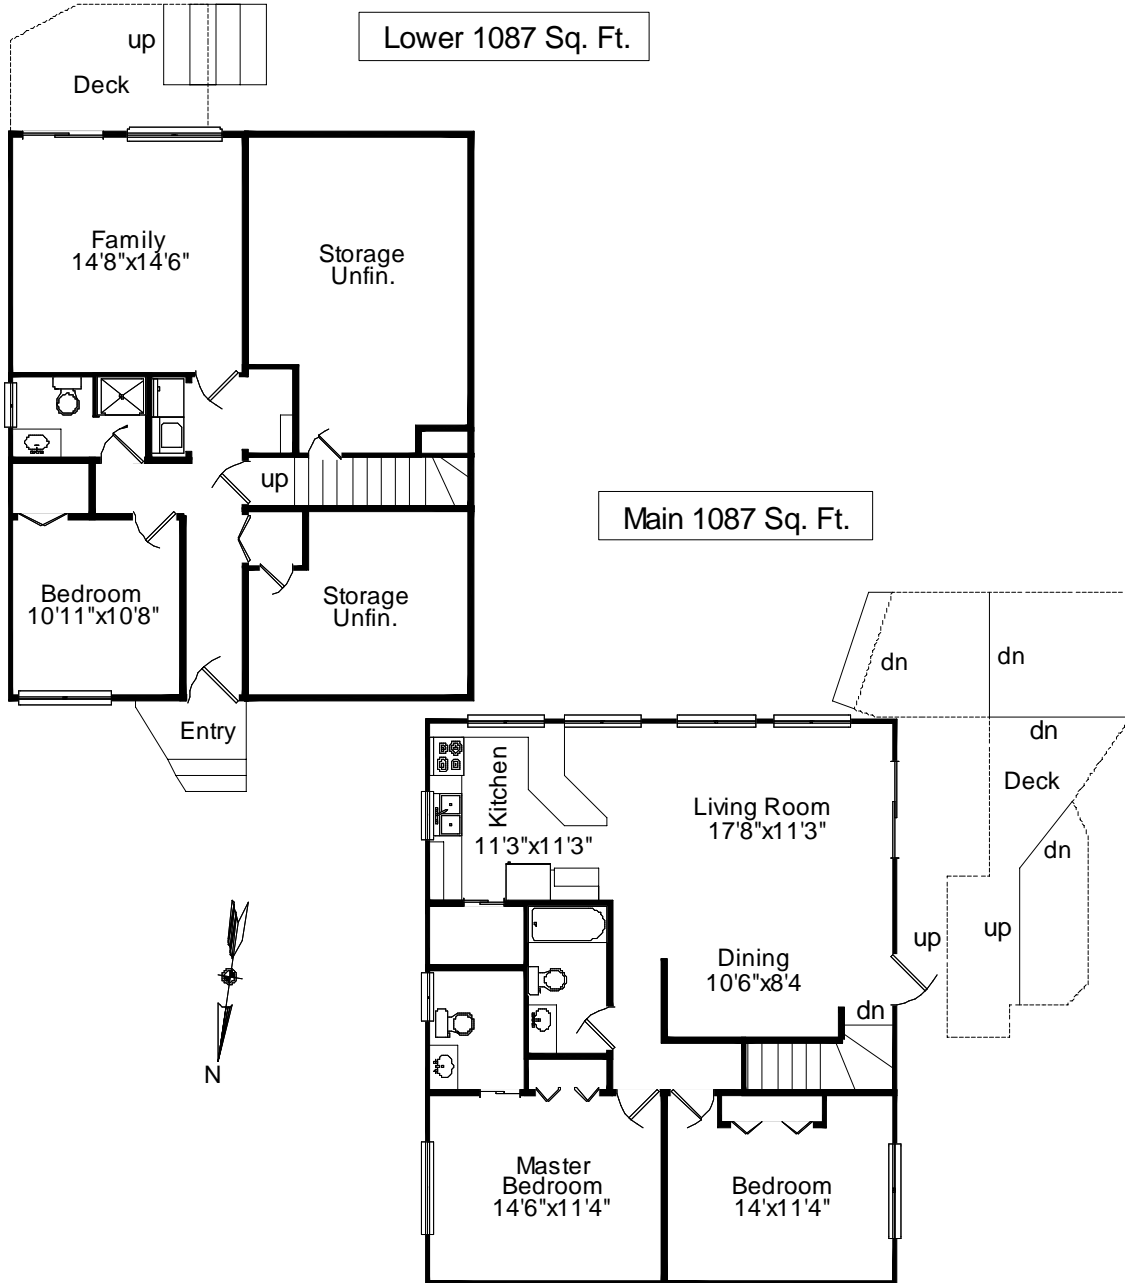

5497 East Sooke Road Sooke, BC V8Z 1C2

	Finished Sq. ft	Unfinished Sq. ft	Total Sq. ft
Lower	639	448	1087
Main	1087	0	1087
Total	1726	448	2174
Decks	0	357	357

Prepared for the exclusive use of
 Tim Ayres of Royal LePage
 File # 758 Measured Oct. 08, 2009
 by True Measurement (250) 744-0911
 Victoria, BC