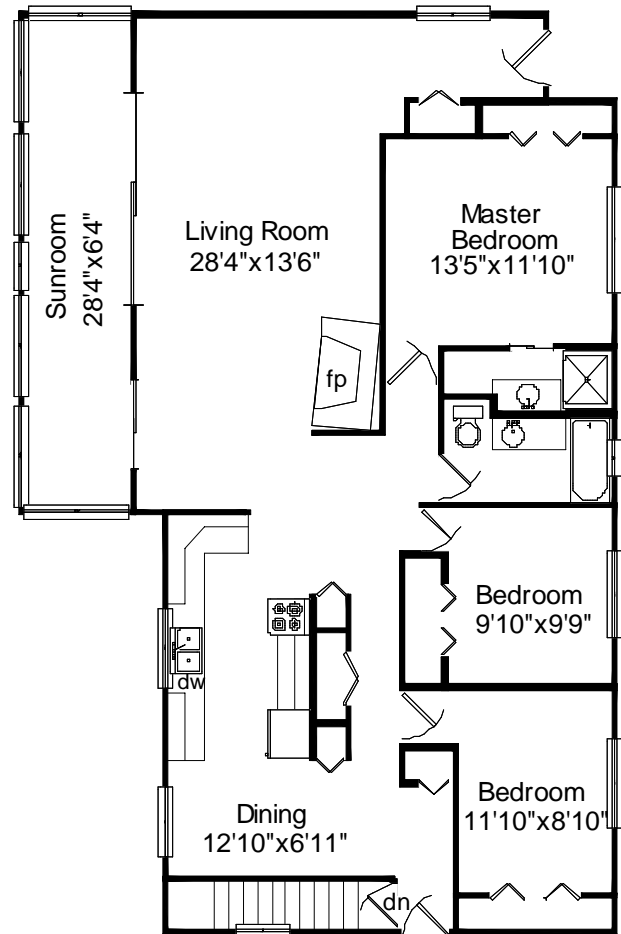

# 5873 Blythwood Road Sooke, BC V9Z 0G3

Lower 1459 Sq. Ft.

Main 1635 Sq. Ft.

|              | Finished Sq. ft | Unfinished Sq. ft | Total Sq. ft |
|--------------|-----------------|-------------------|--------------|
| Lower        | 0               | 1459              | 1459         |
| Main         | 1441            | 194               | 1635         |
| <b>Total</b> | <b>1441</b>     | <b>1653</b>       | <b>3094</b>  |

Prepared for the exclusive use of  
Tim Ayres of Royal LePage  
File # 210 Measured: Jan 24, 2008  
by True Measurement (250) 744-0911  
Victoria, BC