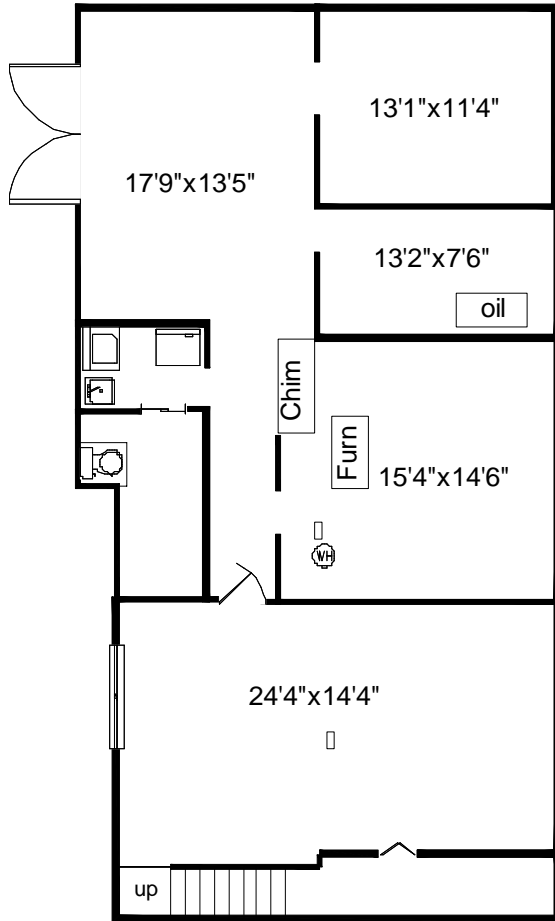

# 5873 Blythwood Road Sooke, BC V9Z 0G3

Lower 1459 Sq. Ft.

Main 1635 Sq. Ft.

|              | Finished Sq. ft | Unfinished Sq. ft | Total Sq. ft |
|--------------|-----------------|-------------------|--------------|
| Lower        | 0               | 1459              | 1459         |
| Main         | 1441            | 194               | 1635         |
| <b>Total</b> | <b>1441</b>     | <b>1653</b>       | <b>3094</b>  |

Prepared for the exclusive use of  
Tim Ayres of Royal LePage  
File # 210 Measured: Jan 24, 2008  
by True Measurement (250) 744-0911  
Victoria, BC