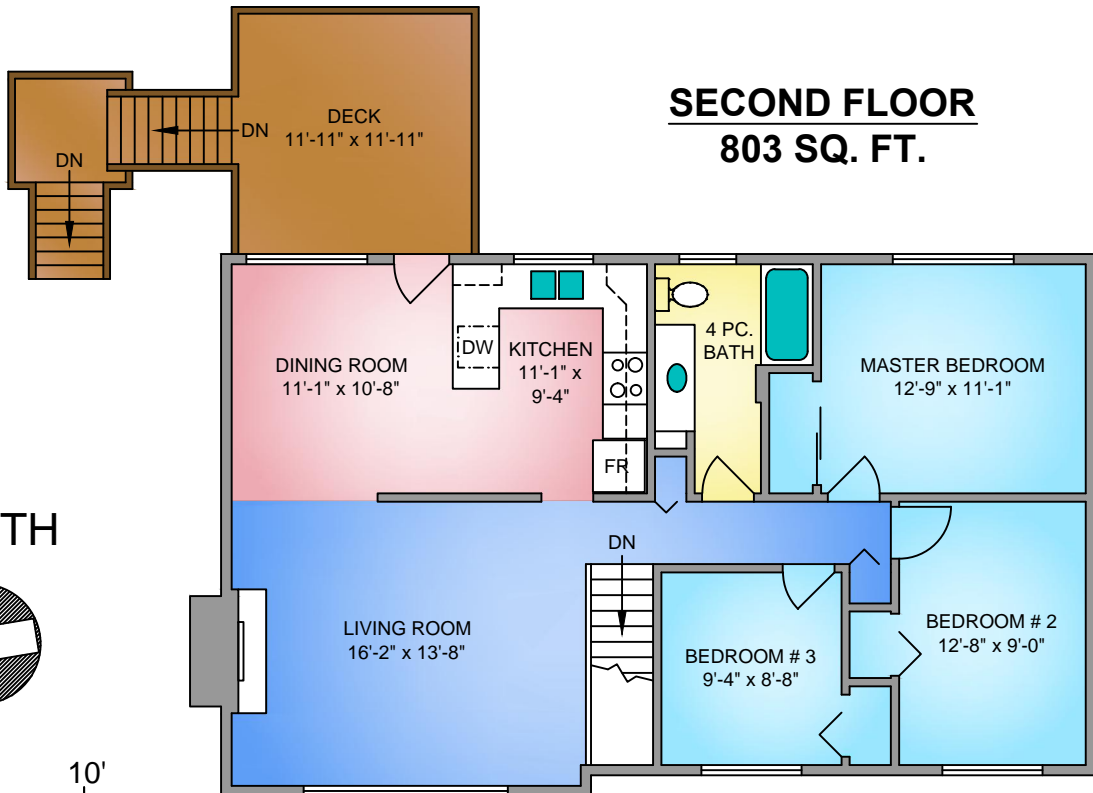

**FIRST FLOOR**  
1079 SQ. FT.

**SECOND FLOOR**  
803 SQ. FT.

NORTH

2331 FRENCH ROAD  
SEPTEMBER 15, 2011  
PREPARED FOR THE EXCLUSIVE USE OF TIM AYRES  
PLANS MAY NOT BE 100% ACCURATE, IF CRITICAL BUYER TO VERIFY.

FLOOR	AREA (SQ. FT.)	
	FINISHED	DECK
FIRST	803	0
SECOND	1079	142
<b>TOTAL</b>	<b>1882</b>	<b>142</b>