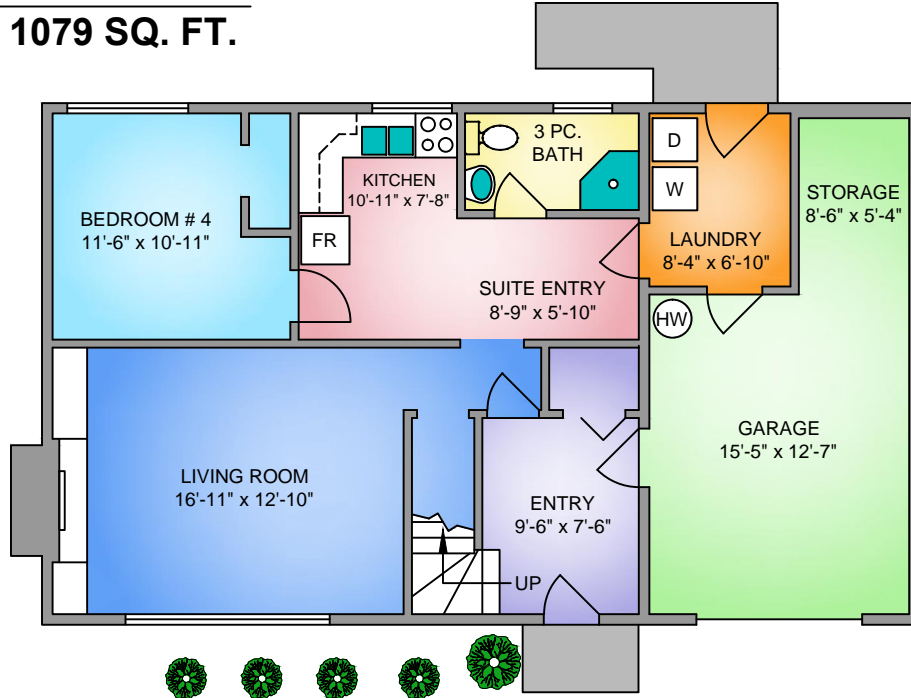

**FIRST FLOOR**  
1079 SQ. FT.

**SECOND FLOOR**  
803 SQ. FT.

NORTH

2331 FRENCH ROAD  
SEPTEMBER 15, 2011  
PREPARED FOR THE EXCLUSIVE USE OF TIM AYRES  
PLANS MAY NOT BE 100% ACCURATE, IF CRITICAL BUYER TO VERIFY.

FLOOR	AREA (SQ. FT.)	
	FINISHED	DECK
FIRST	803	0
SECOND	1079	142
<b>TOTAL</b>	<b>1882</b>	<b>142</b>