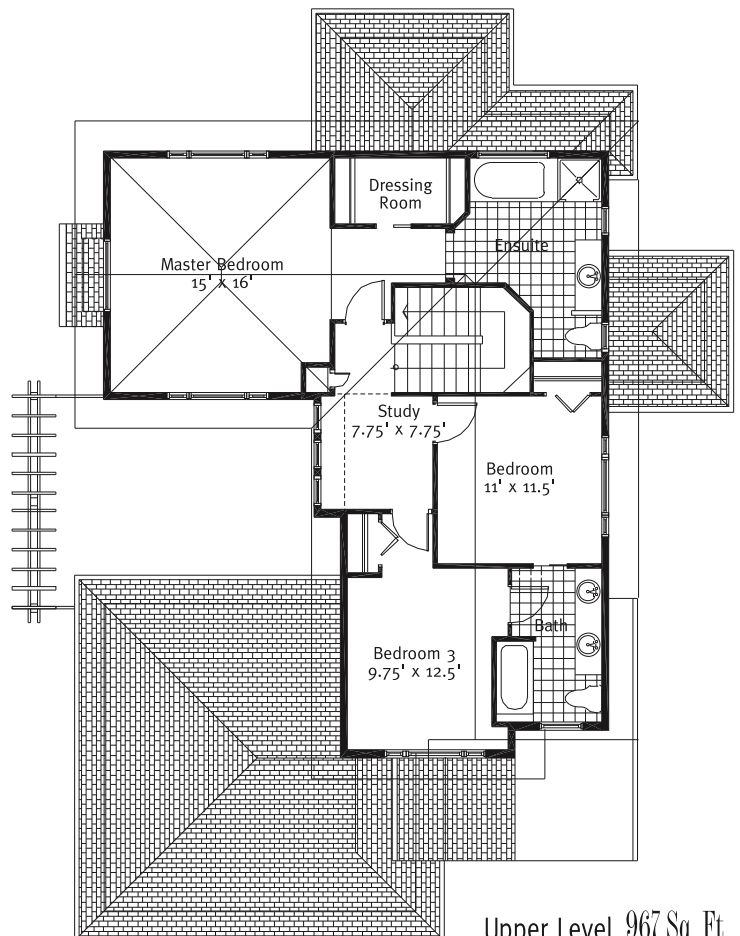

The Stonewood

Approx. 2085 Sq. Ft.

Main Level 1118 Sq. Ft

Upper Level 967 Sq. Ft