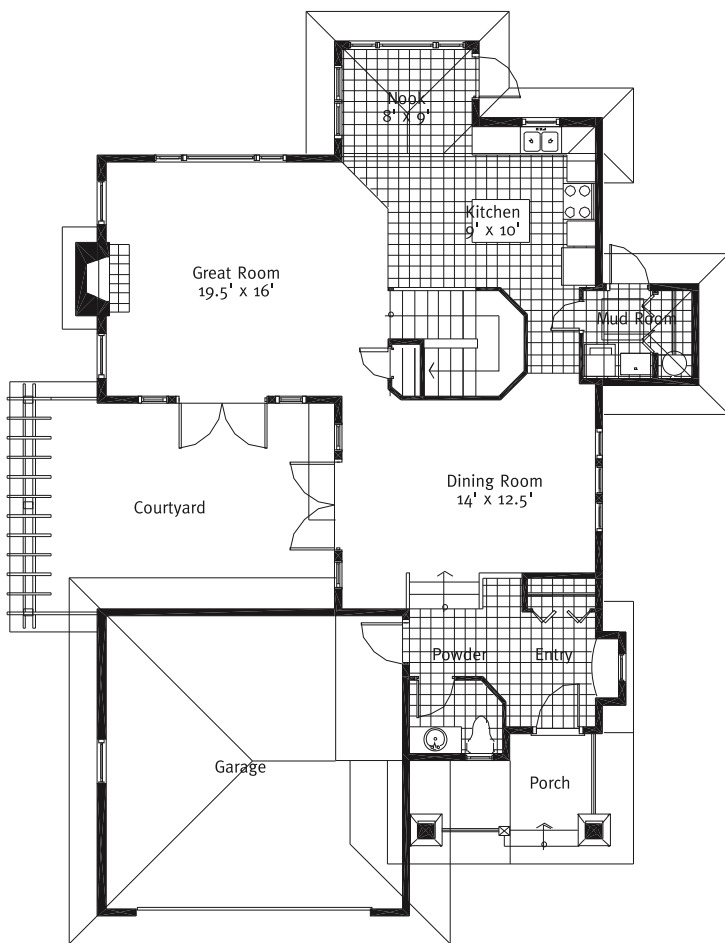

The Stonewood

Approx. 2085 Sq. Ft.

Main Level 1118 Sq. Ft

Upper Level 967 Sq. Ft