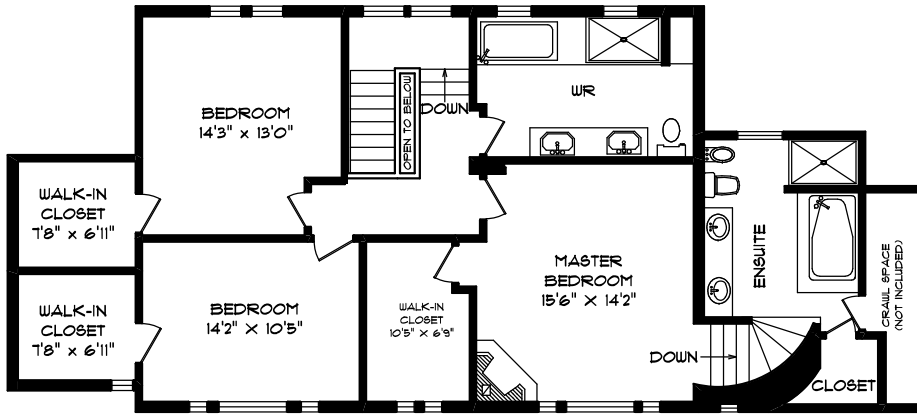

5761 MARGUERITE STREET  
VANCOUVER

TOTAL USABLE AREA  
4033 SQUARE FEET

ERIN MULHERN  
604-230-3746  
www.erinmulhern.com

UPPER LEVEL  
1304 SQUARE FEET

MAIN LEVEL  
1494 SQUARE FEET

Seevirtual360.com  
- FLOOR PLANS - - - - - MAY 08 -  
ROOM SIZES SHOULD BE CONSIDERED APPROXIMATE.  
MEASUREMENTS ARE FOR PROMOTIONAL USE ONLY  
AND ARE SUBJECT TO CERTIFICATION, E & O E.  
604.575.1244

LOWER LEVEL  
1235 SQUARE FEET