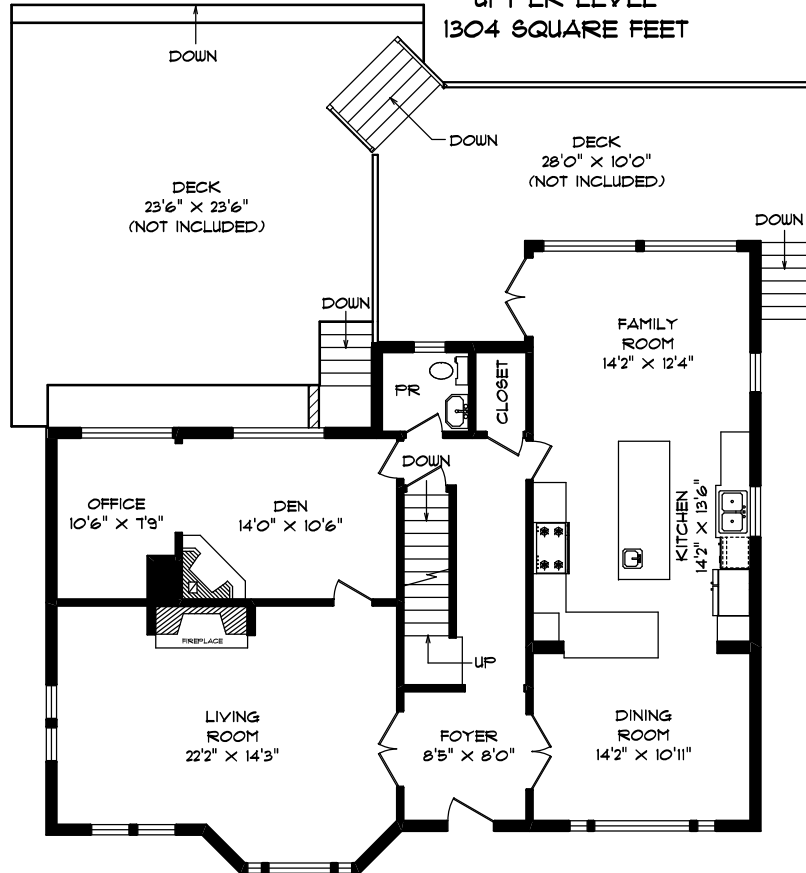

5761 MARGUERITE STREET  
VANCOUVER

TOTAL USABLE AREA  
4033 SQUARE FEET

ERIN MULHERN  
604-230-3746  
www.erinmulhern.com

UPPER LEVEL  
1304 SQUARE FEET

MAIN LEVEL  
1494 SQUARE FEET

Seevirtual360.com  
- FLOOR PLANS - - - - - MAY 08 -  
ROOM SIZES SHOULD BE CONSIDERED APPROXIMATE.  
MEASUREMENTS ARE FOR PROMOTIONAL USE ONLY  
AND ARE SUBJECT TO CERTIFICATION, E & O E.  
604.575.1244

LOWER LEVEL  
1235 SQUARE FEET