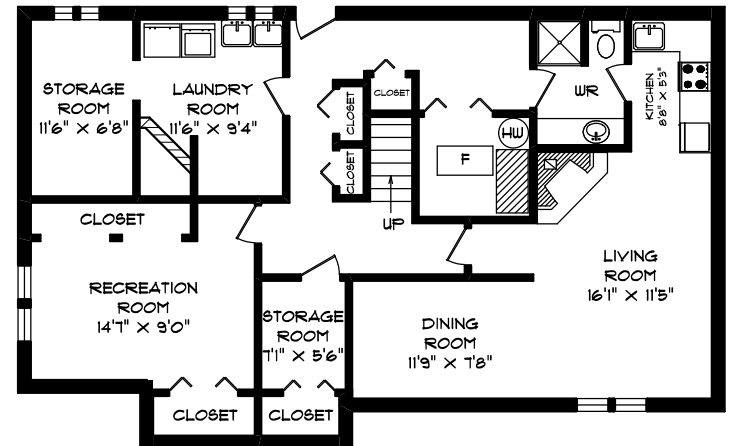

5761 MARGUERITE STREET  
VANCOUVER

TOTAL USABLE AREA  
4033 SQUARE FEET

ERIN MULHERN  
604-230-3746  
www.erinmulhern.com

UPPER LEVEL  
1304 SQUARE FEET

MAIN LEVEL  
1494 SQUARE FEET

Seevirtual360.com  
- FLOOR PLANS - - - - - MAY 08 -  
ROOM SIZES SHOULD BE CONSIDERED APPROXIMATE.  
MEASUREMENTS ARE FOR PROMOTIONAL USE ONLY  
AND ARE SUBJECT TO CERTIFICATION, E & O E.  
604.575.1244

LOWER LEVEL  
1235 SQUARE FEET