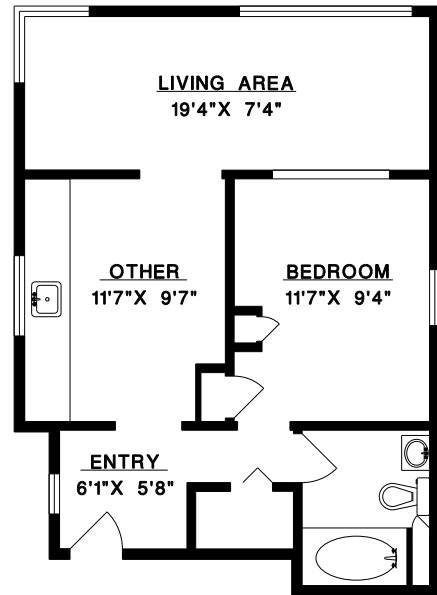

**MAIN FLOOR**

**PATRICIA HOULIHAN**

Phone: 604-376-7653

**2730 PANORAMA DRIVE  
NORTH VANCOUVER**

MAIN FLOOR 911 SQ.FT.  
LOWER FLOOR 386 SQ.FT.  
UNFINISHED 290 SQ.FT.

**TOTAL 1,587 SQ.FT.**

COTTAGE MAIN FLR 540 SQ.FT.  
COTTAGE LOWER FLR 198 SQ.FT.

**TOTAL 738 SQ.FT.**

**LOWER FLOOR**

**COTTAGE MAIN FLOOR**

**COTTAGE LOWER FLOOR**