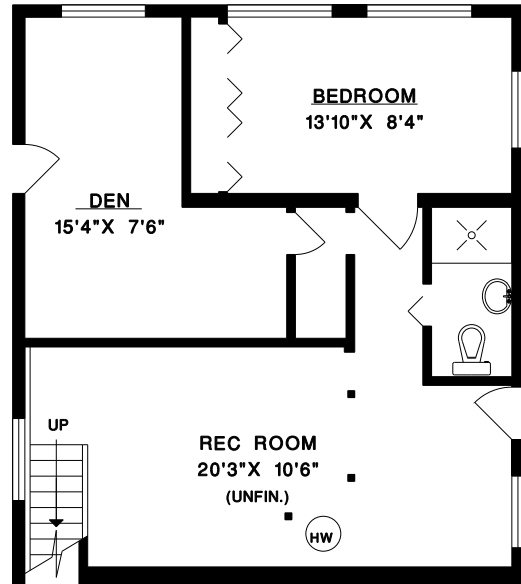

**MAIN FLOOR**

**PATRICIA HOULIHAN**

Phone: 604-376-7653

**2730 PANORAMA DRIVE  
NORTH VANCOUVER**

MAIN FLOOR 911 SQ.FT.  
LOWER FLOOR 386 SQ.FT.  
UNFINISHED 290 SQ.FT.

**TOTAL 1,587 SQ.FT.**

COTTAGE MAIN FLR 540 SQ.FT.  
COTTAGE LOWER FLR 198 SQ.FT.

**TOTAL 738 SQ.FT.**

**LOWER FLOOR**

**COTTAGE MAIN FLOOR**

**COTTAGE LOWER FLOOR**