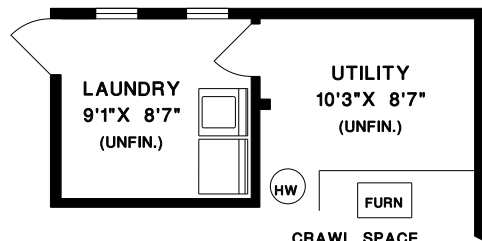

**MAIN FLOOR**

**PATRICIA HOULIHAN**

Phone: 604-376-7653

**2730 PANORAMA DRIVE  
NORTH VANCOUVER**

MAIN FLOOR 911 SQ.FT.  
LOWER FLOOR 386 SQ.FT.  
UNFINISHED 290 SQ.FT.

**TOTAL 1,587 SQ.FT.**

COTTAGE MAIN FLR 540 SQ.FT.  
COTTAGE LOWER FLR 198 SQ.FT.

**TOTAL 738 SQ.FT.**

**LOWER FLOOR**

**COTTAGE MAIN FLOOR**

**COTTAGE LOWER FLOOR**