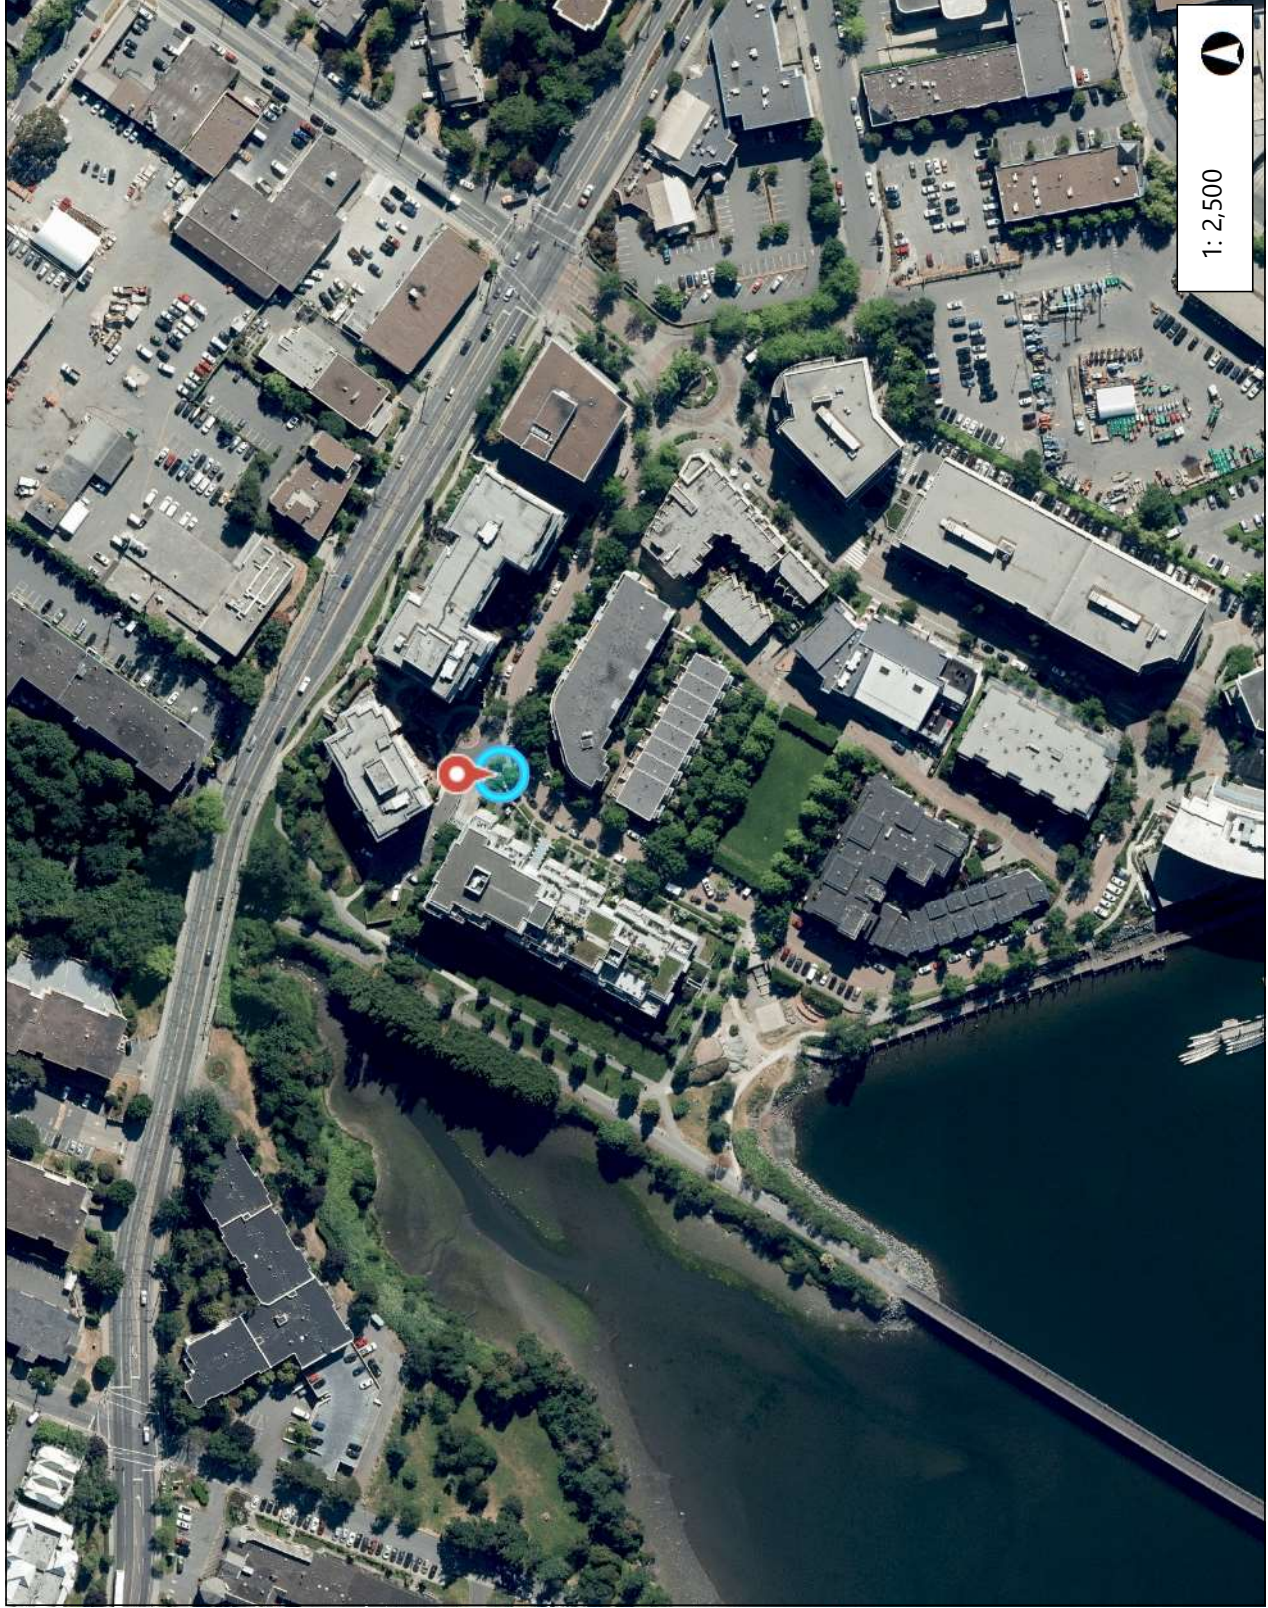

118-365 Waterfront Cres - Aerial View

1270 0 63.5 1270 Meters

1: 2,500

Important: This map is for general information purposes only. The Capital Regional District (CRD) makes no representations or warranties regarding the accuracy or completeness of this map or the suitability of the map for any purpose. This map is not for navigation. The CRD will not be liable for any damage, loss or injury resulting from the use of the map or information on the map and the map may be changed by the CRD at any time.