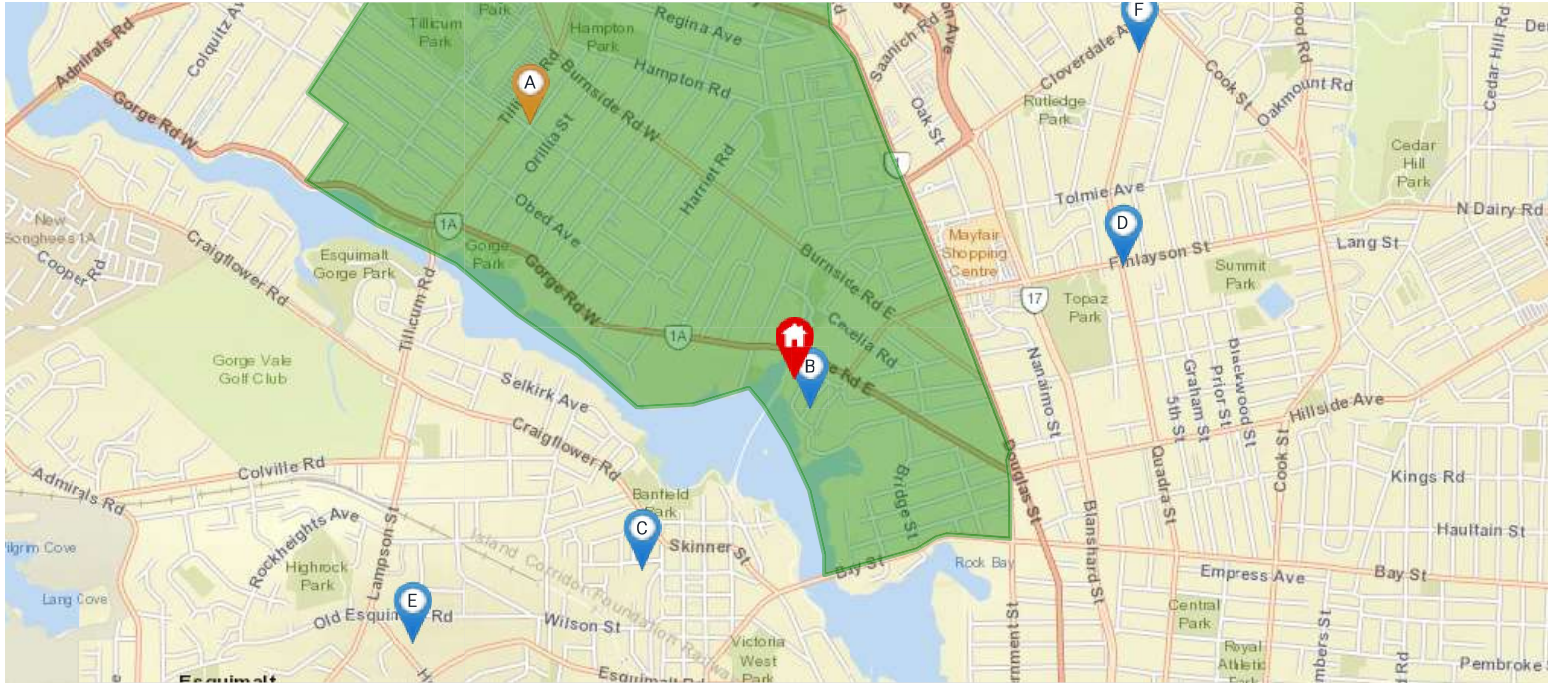

Property Boundary and Topography

Max Elevation: 8.29 m | Min Elevation: 6.81 m | Difference: 1.48 m

Nearest Schools with Ranking

Nearby Elementary Schools

Legend: 🏠 Subject Property 📍 Catchment School 📍 Other Schools

Nearby Middle Schools

Legend: 🏠 Subject Property 📍 Catchment School 📍 Other Schools

Middle School Catchment: **Colquitz Middle School** -

Schools Name	Grades Covered	2017-2018 Rating	5-year Average Rating	2017-2018 Rank	5-year Average Rank	City	Special Notes/Programs	Walking Time	Distance	Driving Time	Transit Time
A Colquitz Middle School	6 - 8	n/a	n/a	n/a	n/a	Victoria		38 mins	3.0 km	7 mins	16 mins
B Rockheights	6 - 8	n/a	n/a	n/a	n/a	Victoria		40 mins	3.1 km	9 mins	39 mins
C Central Middle School	6 - 8	n/a	n/a	n/a	n/a	Victoria		50 mins	3.8 km	10 mins	22 mins
D Shoreline Middle School	6 - 8	n/a	n/a	n/a	n/a	Victoria		55 mins	4.4 km	9 mins	22 mins
E Lansdowne Middle School	6 - 8	n/a	n/a	n/a	n/a	Victoria		54 mins	4.1 km	10 mins	27 mins
F Glanford Middle School	6 - 8	n/a	n/a	n/a	n/a	Victoria		1 hour 0 mins	4.7 km	10 mins	25 mins

Nearby Secondary Schools

Legend: 🏠 Subject Property 📍 Catchment School 📍 Other Schools

Secondary School Catchment: **Spectrum High School -**

Schools Name	Grades Covered	2017-2018 Rating	5-year Average Rating	2017-2018 Rank	5-year Average Rank	City	Special Notes/Programs	Walking Time	Distance	Driving Time	Transit Time
A Spectrum	9 - 12	4.6	5.4	206/251	167/246	Victoria	AP Program	50 mins	3.8 km	8 mins	30 mins
B Esquimalt	9 - 12	3	4.6	241/251	209/246	Victoria	AP Program	24 mins	1.9 km	7 mins	19 mins
C Victor Brodeur	K - 12	n/a	n/a	n/a	n/a	Victoria	IB Program (DP)	34 mins	2.7 km	8 mins	30 mins
D Pacific School of Innovation and Inquiry	8 - 12	n/a	n/a	n/a	n/a	Victoria	Independent School	37 mins	2.8 km	9 mins	18 mins
E Victoria High	9 - 12	3.7	4.2	232/251	220/246	Victoria	AP Program	43 mins	3.3 km	9 mins	28 mins
F St Andrew's	8 - 12	5.2	7.9	175/251	99/805	Victoria		49 mins	3.9 km	9 mins	32 mins