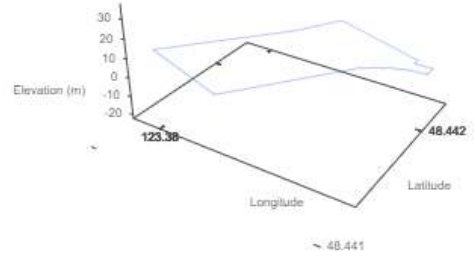

Property Boundary and Topography

Max Elevation: 8.29 m | Min Elevation: 6.81 m | Difference: 1.48 m

Nearest Schools with Ranking

Nearby Elementary Schools

Legend: 🏠 Subject Property 📍 Catchment School 📍 Other Schools