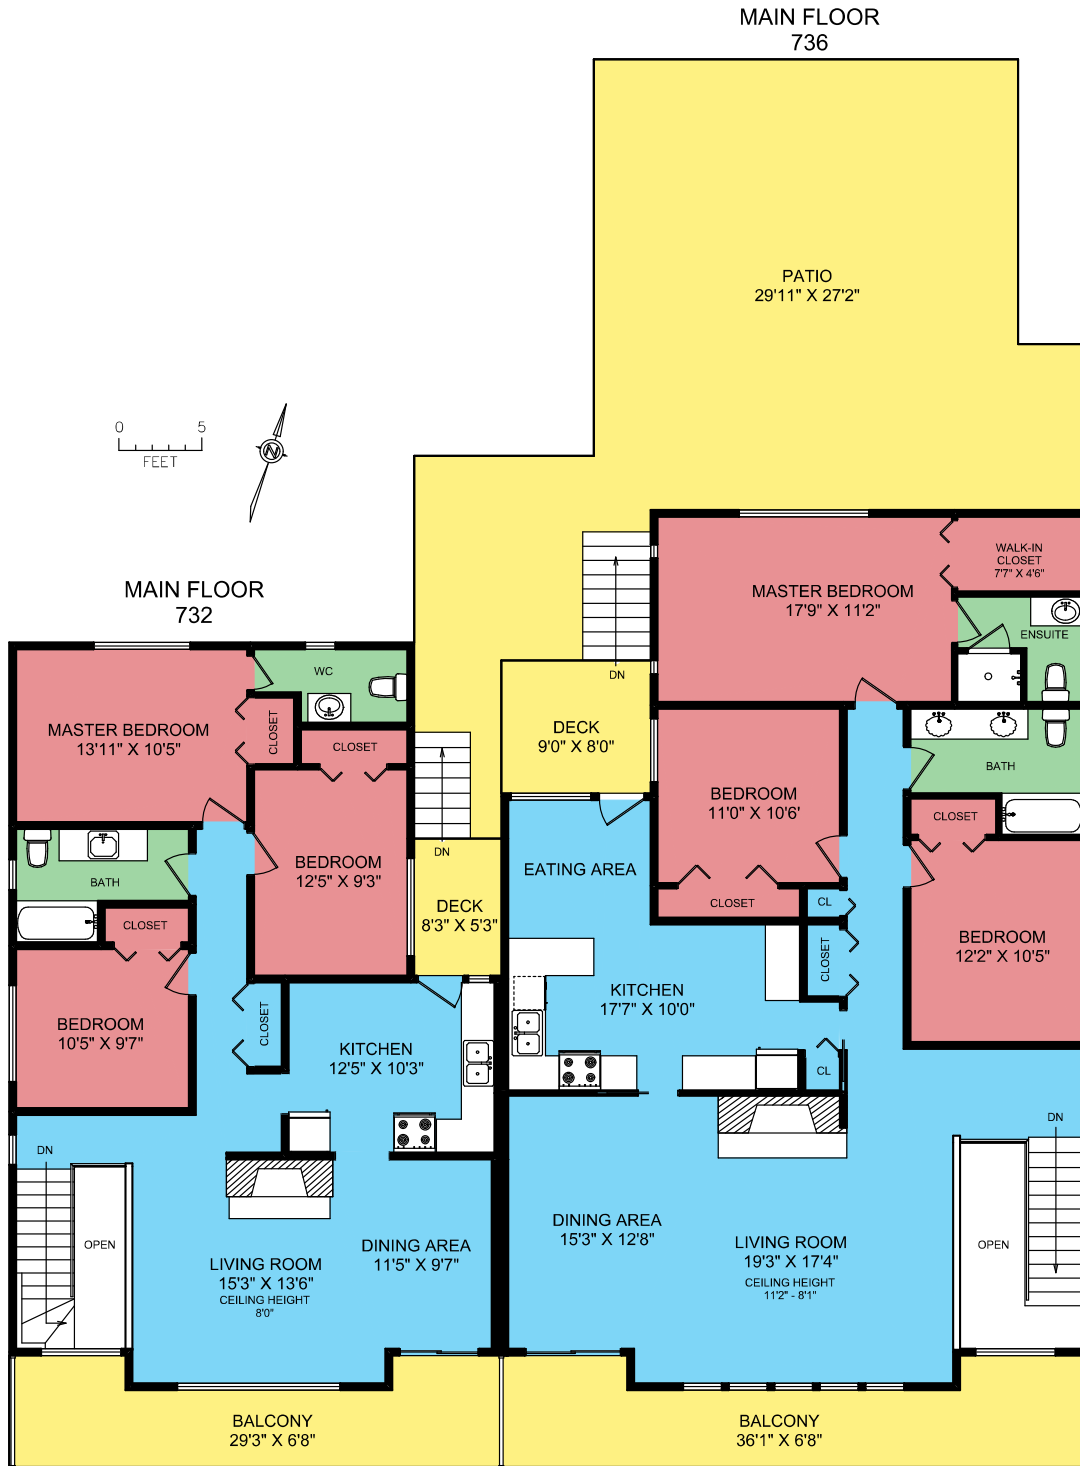

AREA	SQ. FT.		TOTAL
	FLOOR	FINISHED	
732 MAIN	1170	0	1170
736 MAIN	1650	0	1650
732 LOWER	576	547	1123
736 LOWER	1657	0	1657
TOTAL	5053	547	5600
DECKS/PATIO		1075	
BALCONIES		381	
GARAGE		320	

AREA		SQ. FT.	
FLOOR	FINISHED	UNFINISHED	TOTAL
732 MAIN	1170	0	1170
736 MAIN	1650	0	1650
732 LOWER	576	547	1123
736 LOWER	1657	0	1657
TOTAL	5053	547	5600
DECKS/PATIO		1075	
BALCONIES		381	
GARAGE		320	

LOWER FLOOR
732

LOWER FLOOR
736