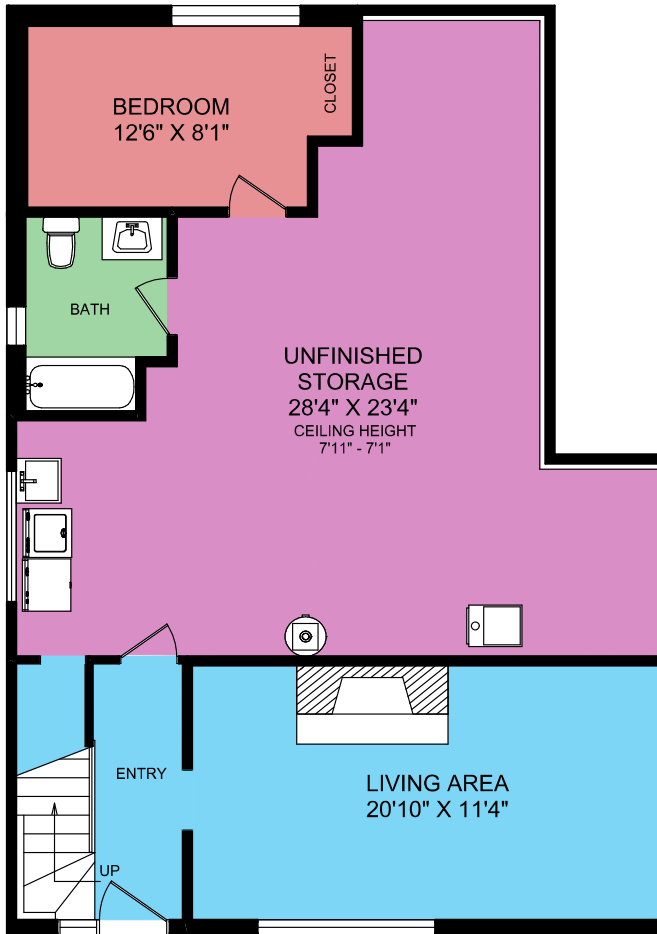

AREA	SQ. FT.		TOTAL
	FLOOR	FINISHED	
732 MAIN	1170	0	1170
736 MAIN	1650	0	1650
732 LOWER	576	547	1123
736 LOWER	1657	0	1657
TOTAL	5053	547	5600
DECKS/PATIO		1075	
BALCONIES		381	
GARAGE		320	

AREA		SQ. FT.	
FLOOR	FINISHED	UNFINISHED	TOTAL
732 MAIN	1170	0	1170
736 MAIN	1650	0	1650
732 LOWER	576	547	1123
736 LOWER	1657	0	1657
TOTAL	5053	547	5600
DECKS/PATIO		1075	
BALCONIES		381	
GARAGE		320	

LOWER FLOOR
732

LOWER FLOOR
736