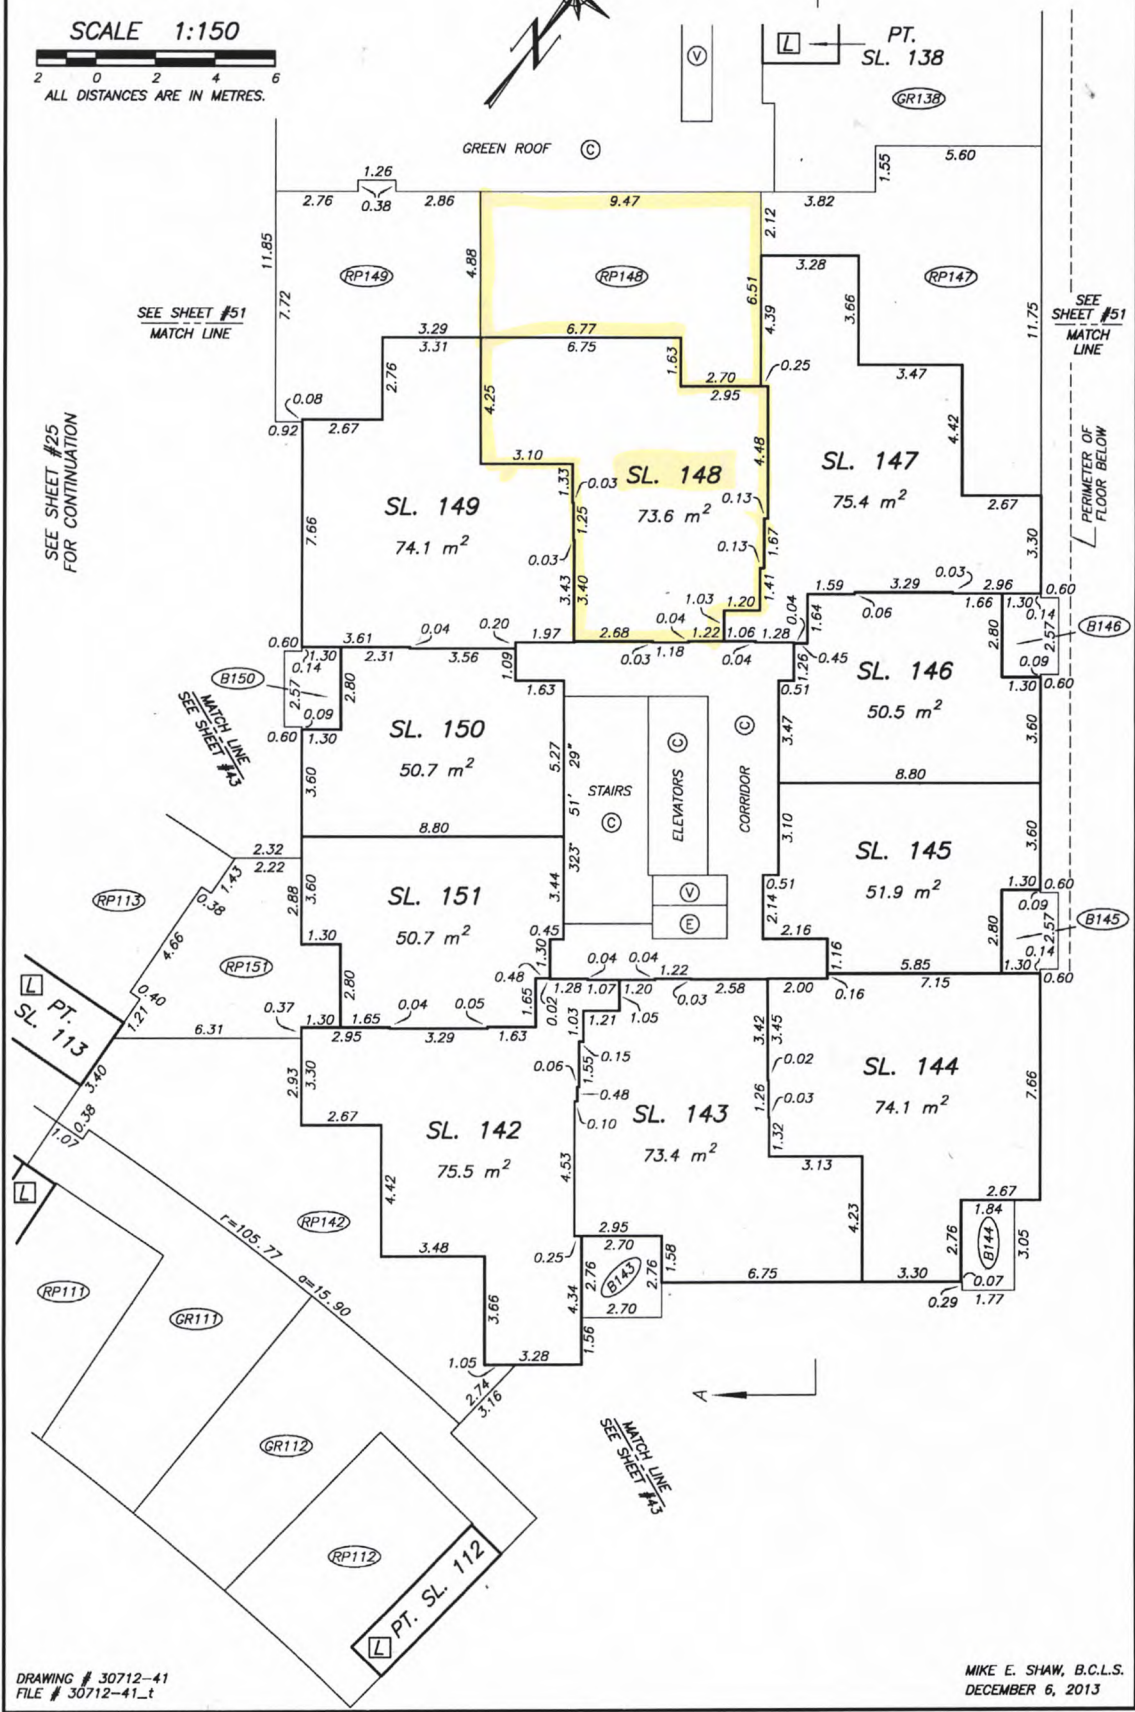

LEVEL 7 FLOOR PLAN TOWER 3

STRATA PLAN EPS1236

SCALE 1:150

DRAWING # 30712-41
FILE # 30712-41_t

MIKE E. SHAW, B.C.L.S.
DECEMBER 6, 2013