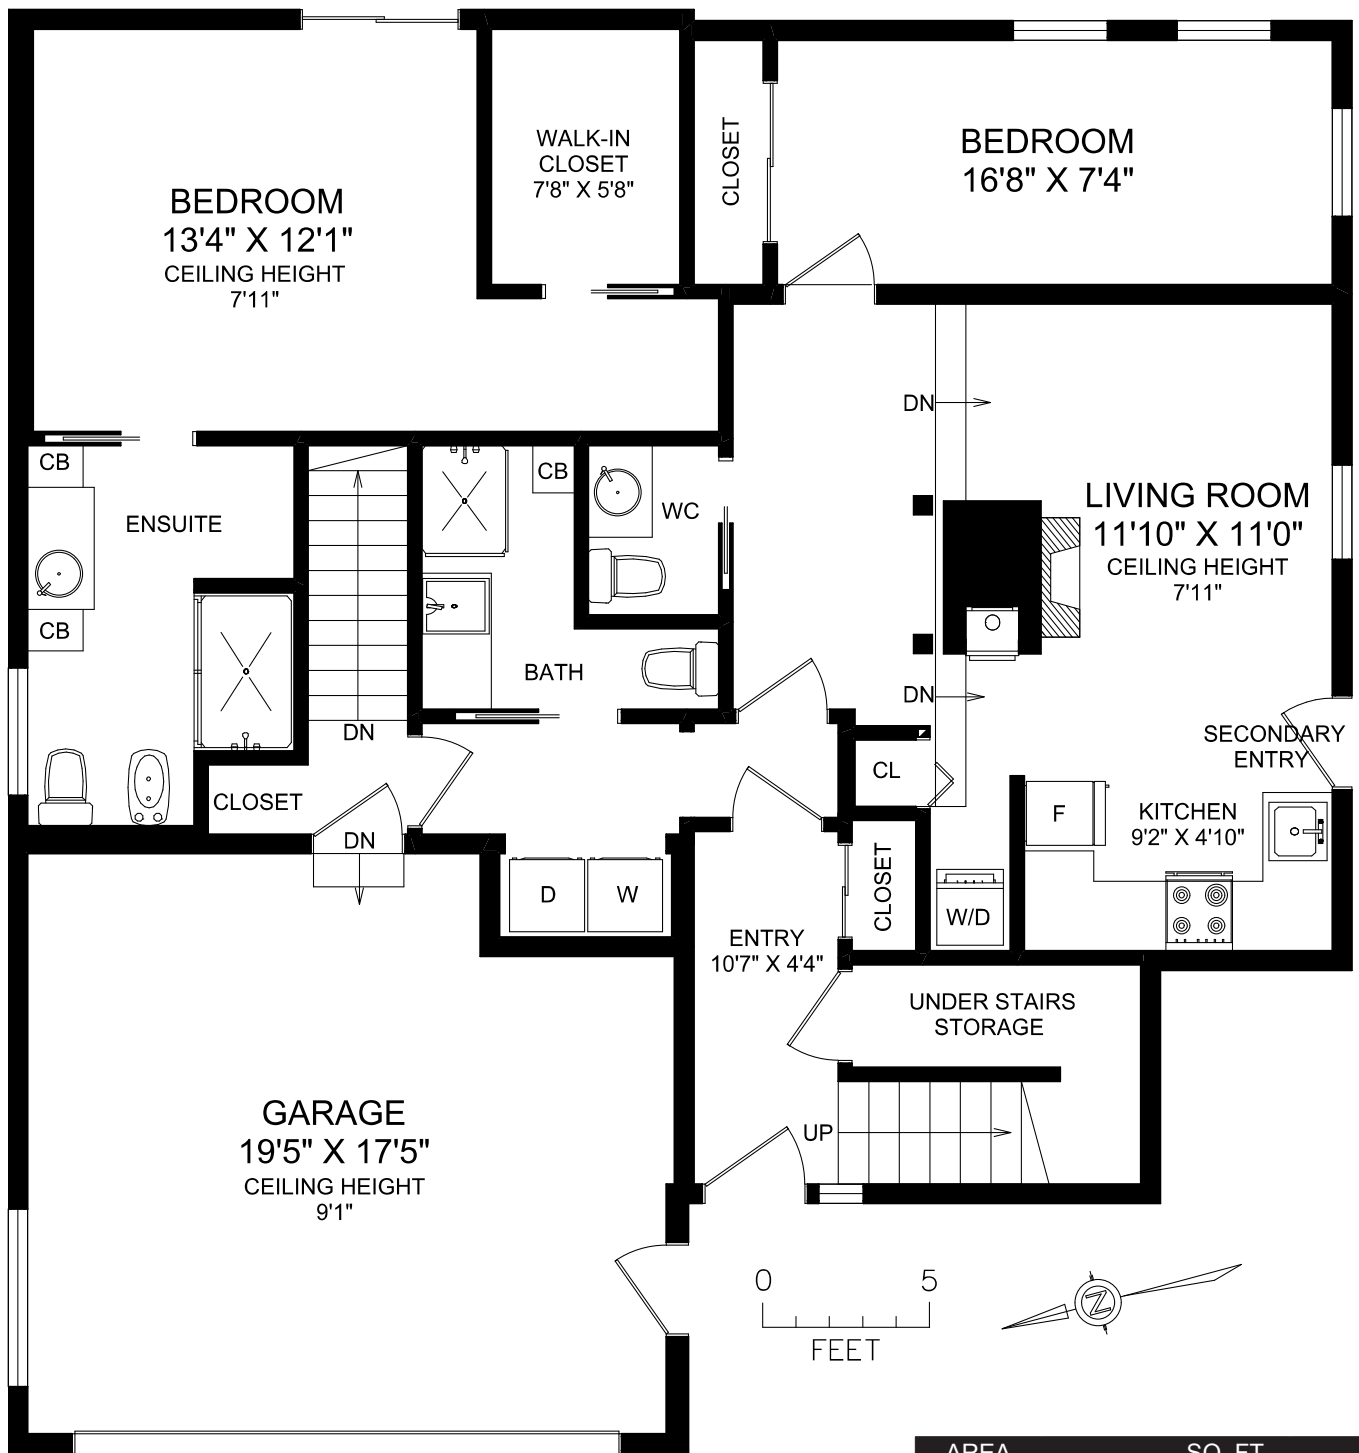

MAIN FLOOR

AREA	SQ. FT.			
	FLOOR	FINISHED	UNFINISHED	TOTAL
MAIN		1526	0	1526
GROUND		1206	0	1206
LOWER		530	511	1041
TOTAL		3262	511	3773
DECK			168	
BALCONY			39	
GARAGE			345	
CRAWLSPACE			94	

GROUND FLOOR

AREA	SQ. FT.			
	FLOOR	FINISHED	UNFINISHED	TOTAL
MAIN		1526	0	1526
GROUND		1206	0	1206
LOWER		530	511	1041
TOTAL		3262	511	3773
DECK			168	
BALCONY			39	
GARAGE			345	
CRAWLSPACE			94	

LOWER FLOOR

AREA	SQ. FT.		
FLOOR	FINISHED	UNFINISHED	TOTAL
MAIN	1526	0	1526
GROUND	1206	0	1206
LOWER	530	511	1041
TOTAL	3262	511	3773
DECK		168	
BALCONY		39	
GARAGE		345	
CRAWLSPACE		94	