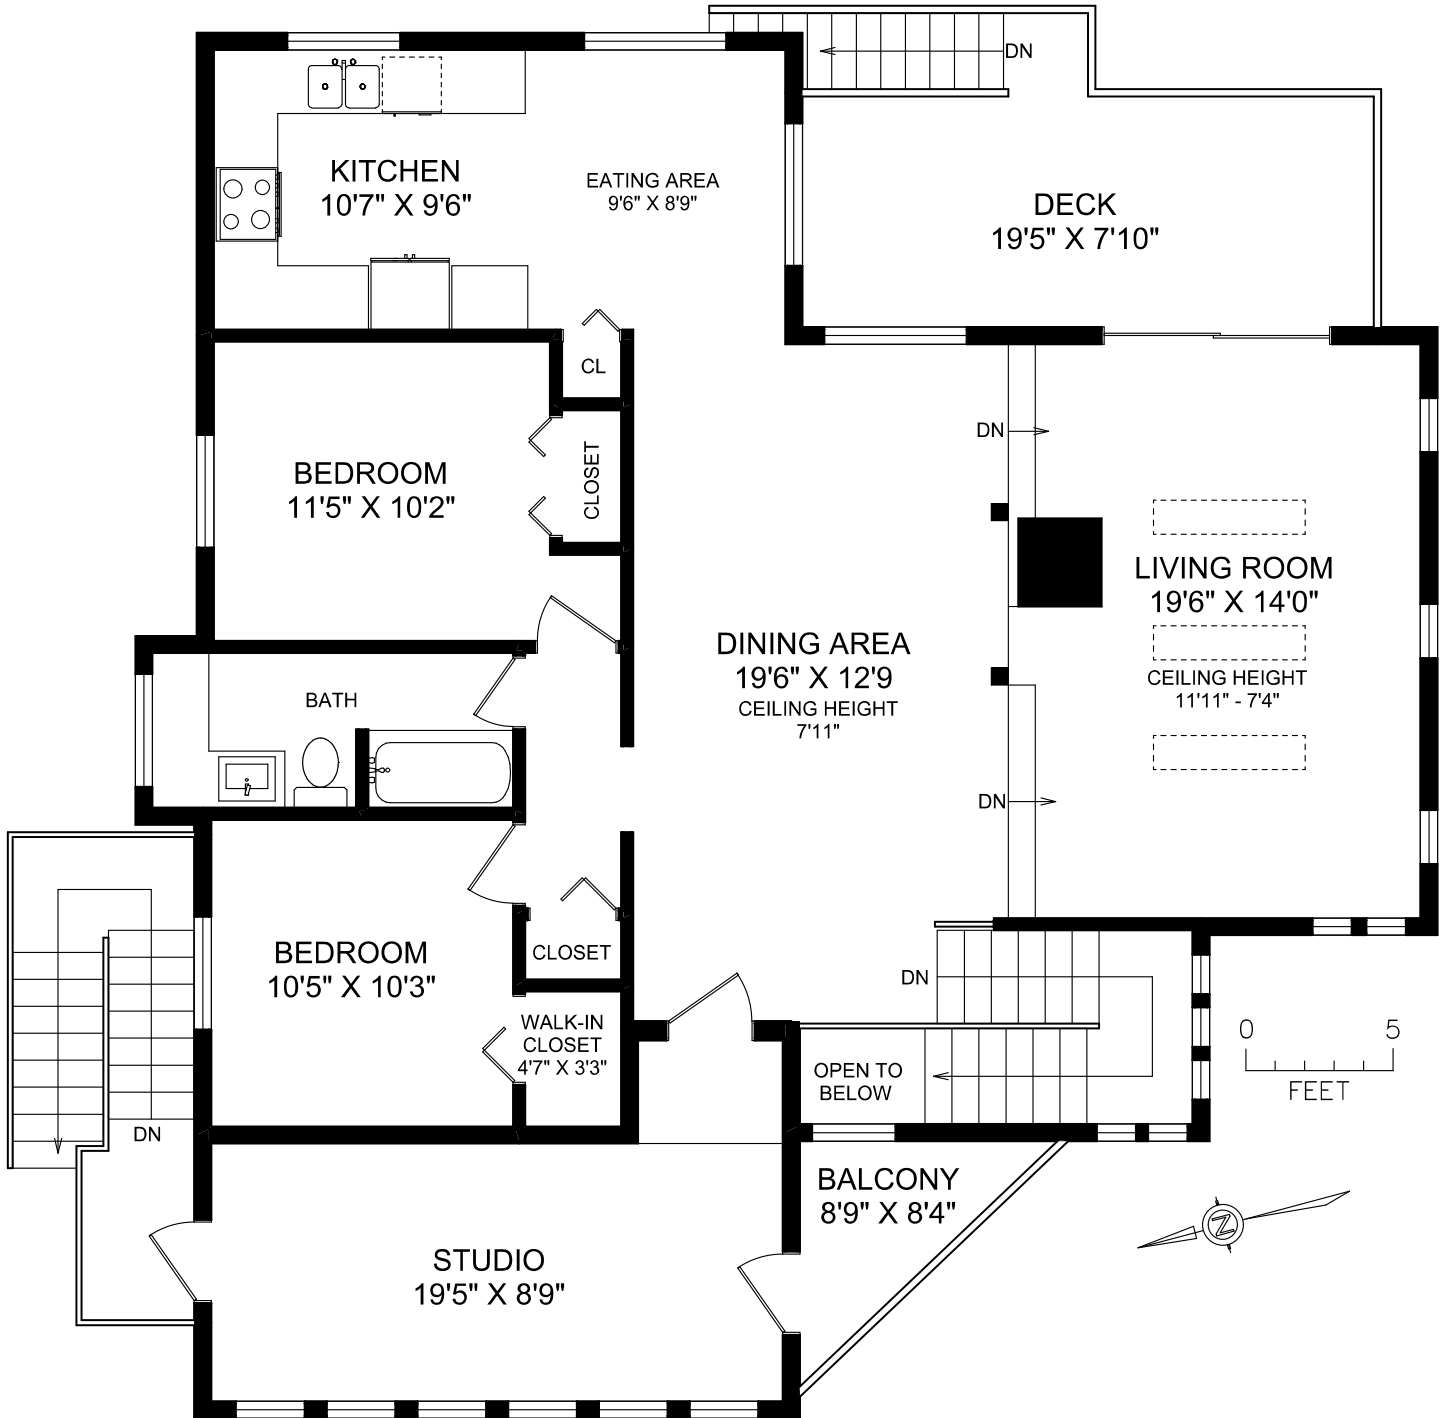

MAIN FLOOR

AREA	SQ. FT.			
	FLOOR	FINISHED	UNFINISHED	TOTAL
MAIN		1526	0	1526
GROUND		1206	0	1206
LOWER		530	511	1041
TOTAL		3262	511	3773
DECK			168	
BALCONY			39	
GARAGE			345	
CRAWLSPACE			94	

GROUND FLOOR

AREA	SQ. FT.			
	FLOOR	FINISHED	UNFINISHED	TOTAL
MAIN		1526	0	1526
GROUND		1206	0	1206
LOWER		530	511	1041
TOTAL		3262	511	3773
DECK			168	
BALCONY			39	
GARAGE			345	
CRAWLSPACE			94	

LOWER FLOOR

AREA	SQ. FT.		
FLOOR	FINISHED	UNFINISHED	TOTAL
MAIN	1526	0	1526
GROUND	1206	0	1206
LOWER	530	511	1041
TOTAL	3262	511	3773
DECK		168	
BALCONY		39	
GARAGE		345	
CRAWLSPACE		94	