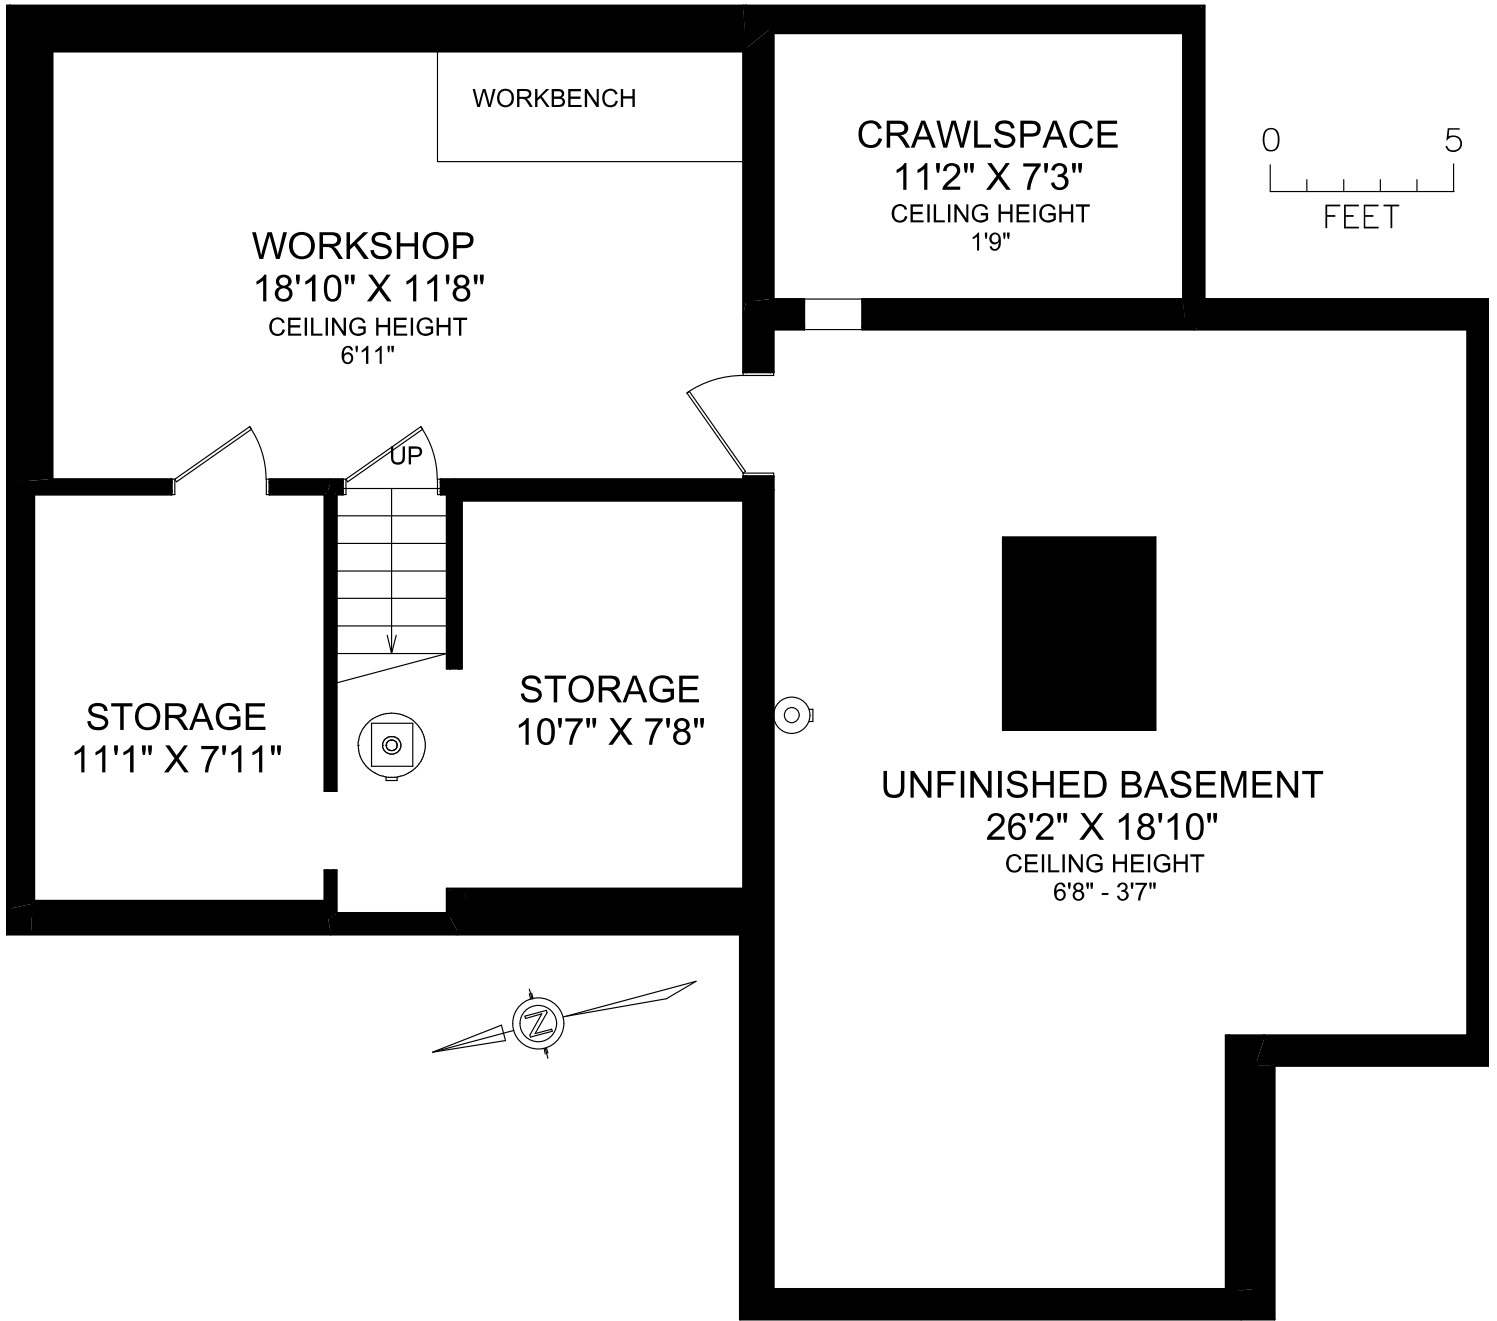

MAIN FLOOR

AREA	SQ. FT.			
	FLOOR	FINISHED	UNFINISHED	TOTAL
MAIN		1526	0	1526
GROUND		1206	0	1206
LOWER		530	511	1041
TOTAL		3262	511	3773
DECK			168	
BALCONY			39	
GARAGE			345	
CRAWLSPACE			94	

GROUND FLOOR

AREA	SQ. FT.			
	FLOOR	FINISHED	UNFINISHED	TOTAL
MAIN		1526	0	1526
GROUND		1206	0	1206
LOWER		530	511	1041
TOTAL		3262	511	3773
DECK			168	
BALCONY			39	
GARAGE			345	
CRAWLSPACE			94	

LOWER FLOOR

AREA	SQ. FT.		
FLOOR	FINISHED	UNFINISHED	TOTAL
MAIN	1526	0	1526
GROUND	1206	0	1206
LOWER	530	511	1041
TOTAL	3262	511	3773
DECK		168	
BALCONY		39	
GARAGE		345	
CRAWLSPACE		94	