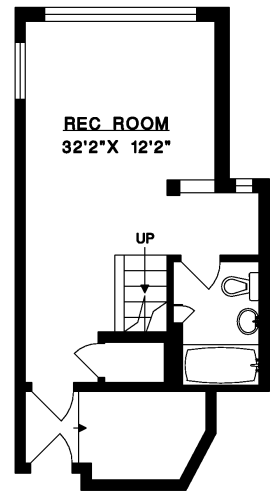

5275 GULF PLACE

WEST VANCOUVER

MAIN FLOOR	1,514 SQ.FT.
UPPER FLOOR	679 SQ.FT.
LOWER FLOOR	449 SQ.FT.

**TOTAL 2,642 SQ.FT.**

GARAGE	441 SQ.FT.
DECK	662 SQ.FT.
BALCONY	107 SQ.FT.

UPPER FLOOR

MAIN FLOOR

LOWER FLOOR