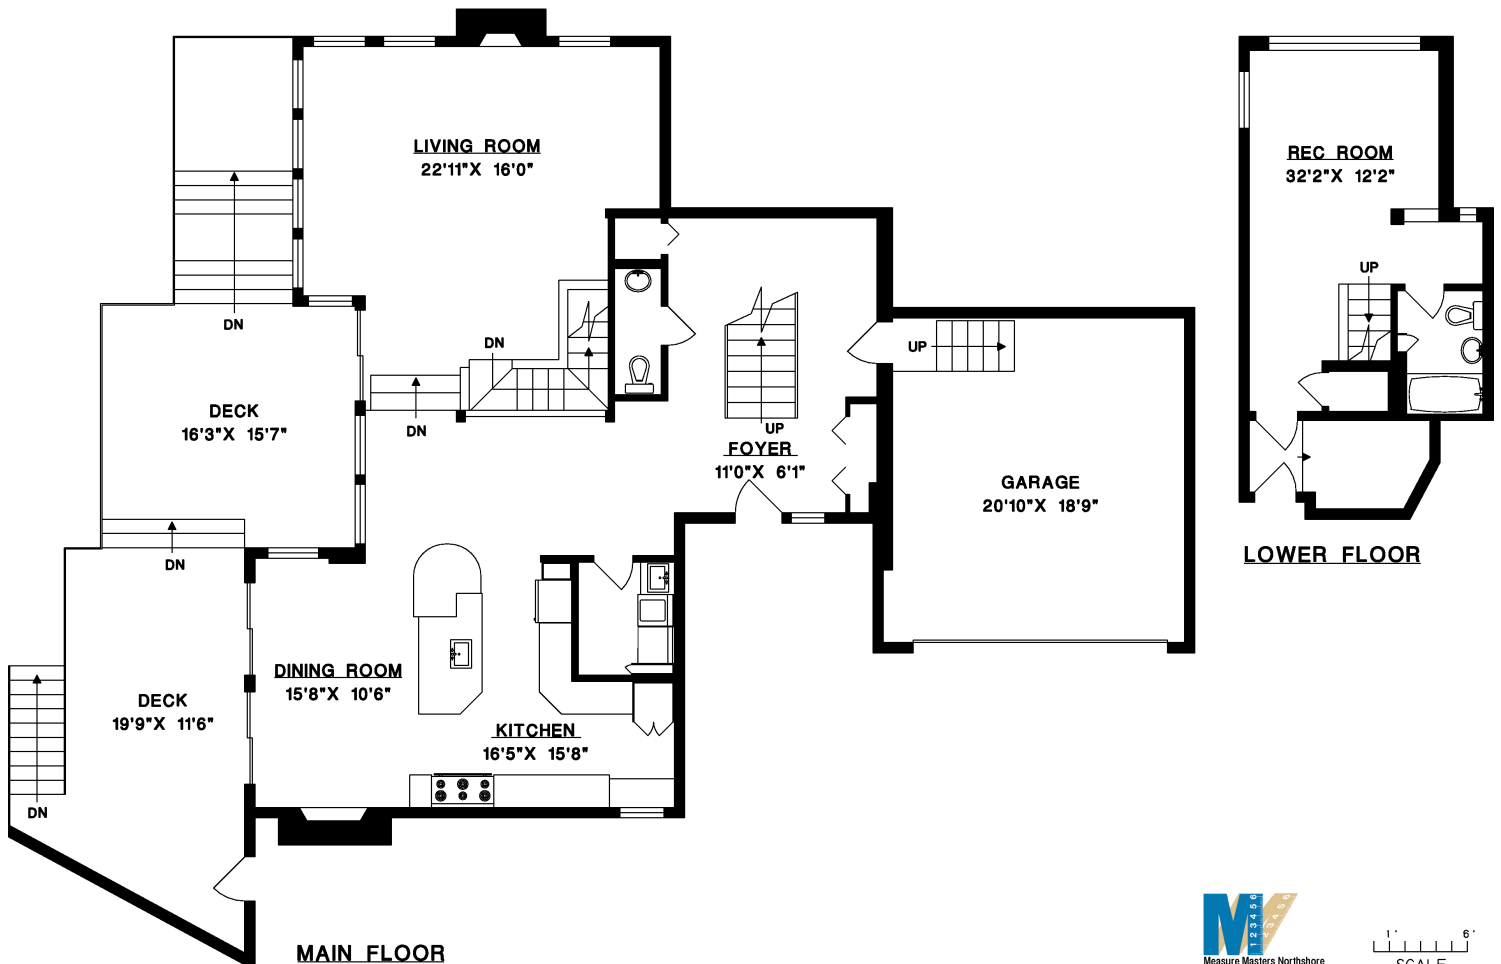

5275 GULF PLACE

WEST VANCOUVER

MAIN FLOOR	1,514 SQ.FT.
UPPER FLOOR	679 SQ.FT.
LOWER FLOOR	449 SQ.FT.

**TOTAL 2,642 SQ.FT.**

GARAGE	441 SQ.FT.
DECK	662 SQ.FT.
BALCONY	107 SQ.FT.

UPPER FLOOR

MAIN FLOOR

LOWER FLOOR