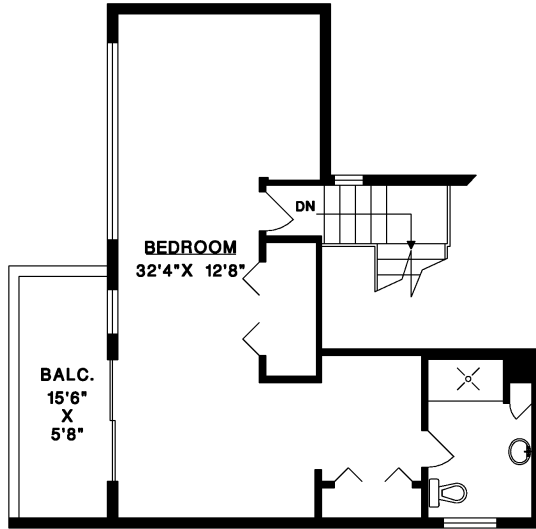

5275 GULF PLACE

WEST VANCOUVER

MAIN FLOOR	1,514 SQ.FT.
UPPER FLOOR	679 SQ.FT.
LOWER FLOOR	449 SQ.FT.

**TOTAL 2,642 SQ.FT.**

GARAGE	441 SQ.FT.
DECK	662 SQ.FT.
BALCONY	107 SQ.FT.

UPPER FLOOR

MAIN FLOOR

LOWER FLOOR