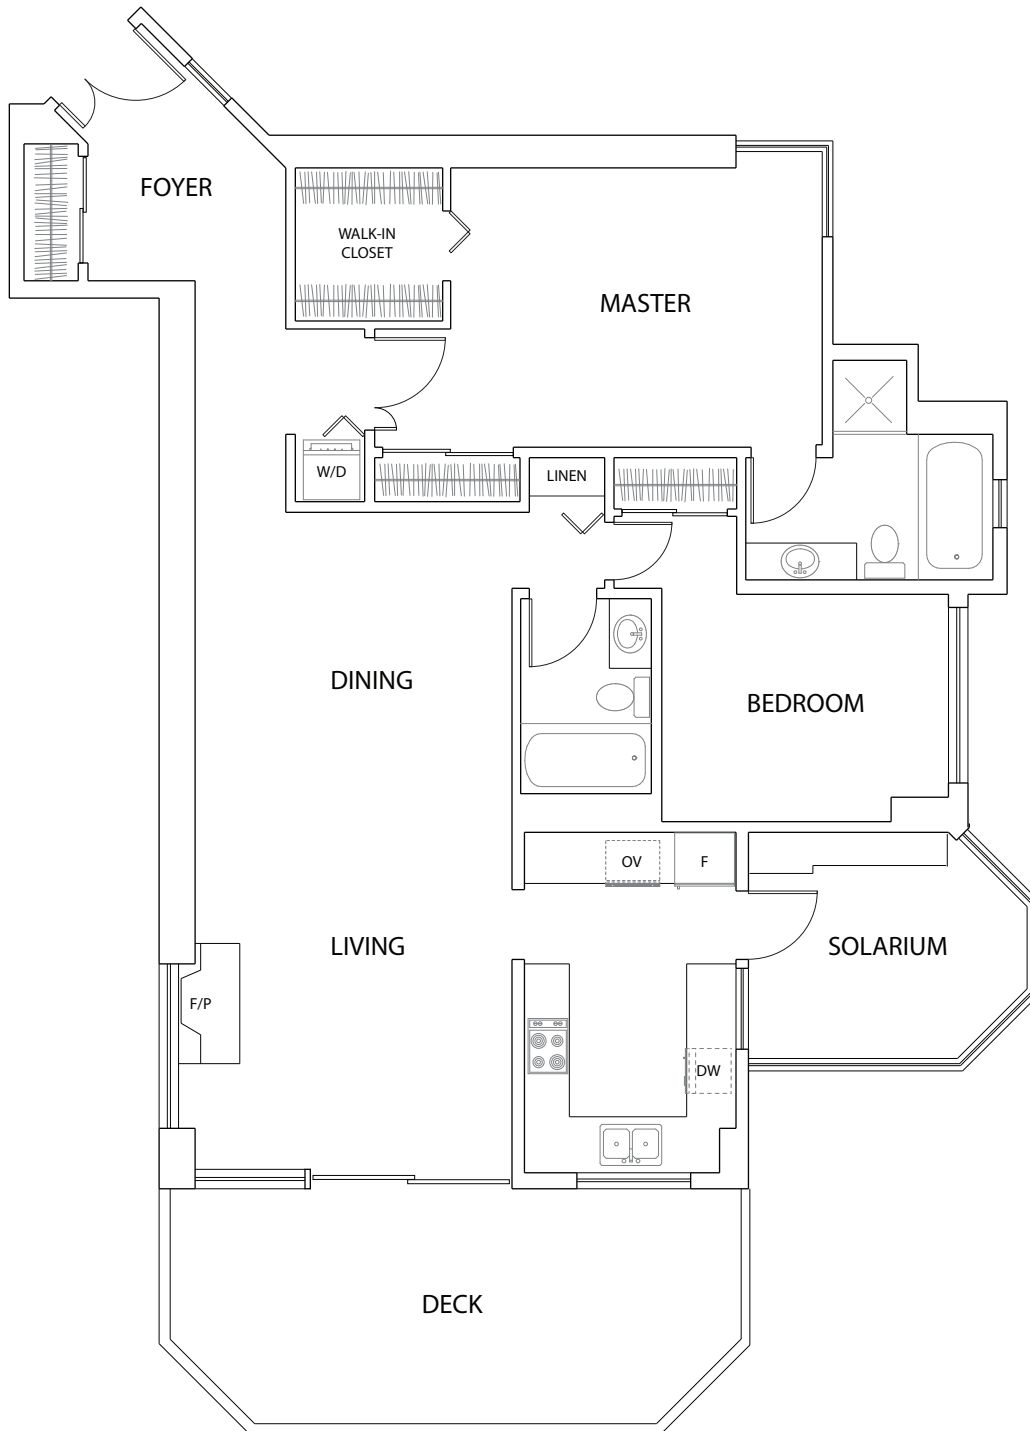

Representational Layout

5A - 338 Taylor Way, West Vancouver

Don Eilers
604.889.9449
don@doneilers.com

Don Eilers Team
200-1455 Bellevue Avenue
West Vancouver, BC V7T 1C3

Lauren Kent
604.671.6115
lauren@laurenkent.ca

representational layout by
studio V 604.773.6095

Approximate layout for general room orientation display only. All measurements, room sizes, etc. are approximate and to be verified by the buyer if important. The Don Eilers Team and RE/MAX Masters Realty are not making any representations as to the measurements of this property.