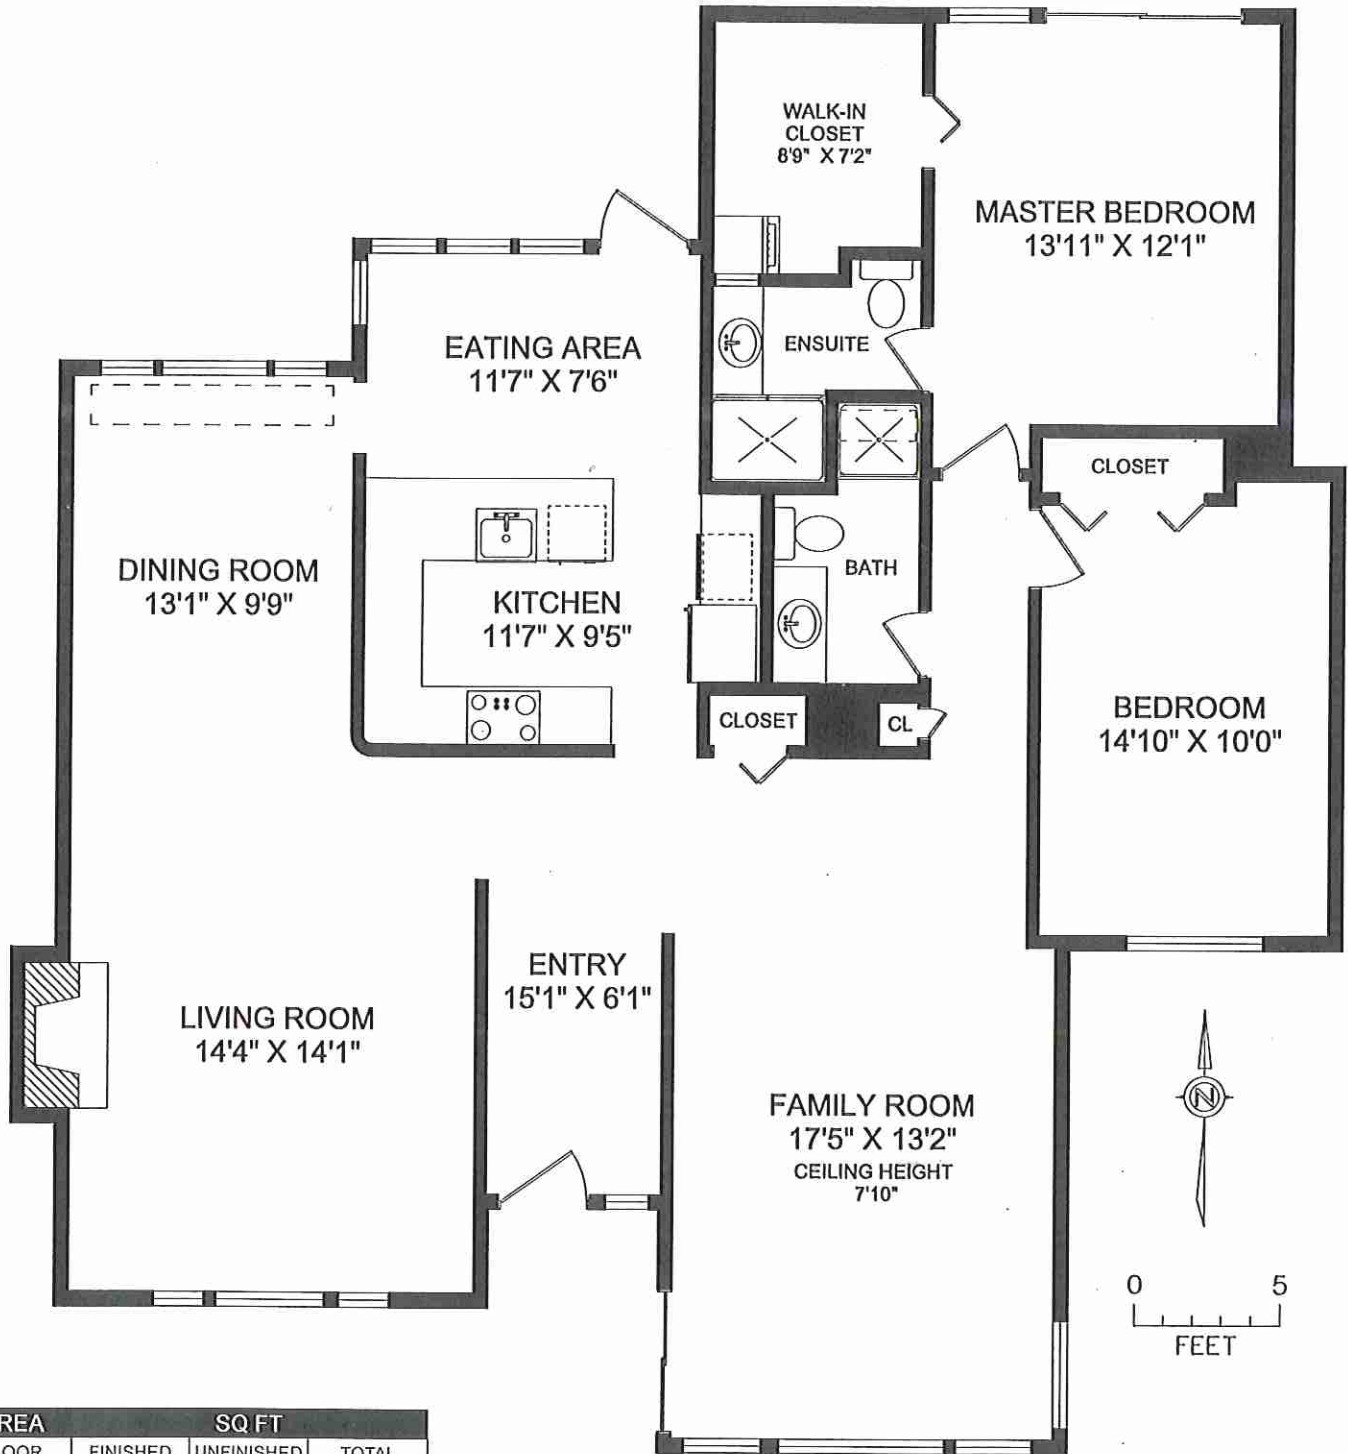

MAIN FLOOR

AREA	SQ. FT		
FLOOR	FINISHED	UNFINISHED	TOTAL
MAIN	1685	0	1685
LOWER	1195	0	1195
TOTAL	2880	0	2880

DON EILERS

T. 604.889.9449

Don@DonEilers.com

RE/MAX Masters Realty
 1453 Bellevue Avenue,
 West Vancouver, BC V7T 1C3

LOWER FLOOR

AREA		SQ FT	
FLOOR	FINISHED	UNFINISHED	TOTAL
MAIN	1685	0	1685
LOWER	1195	0	1195
TOTAL	2880	0	2880

DON EILERS

T. 604.889.9449
Don@DonEilers.com

RE/MAX Masters Realty
1453 Bellevue Avenue,
West Vancouver, BC V7T 1C3