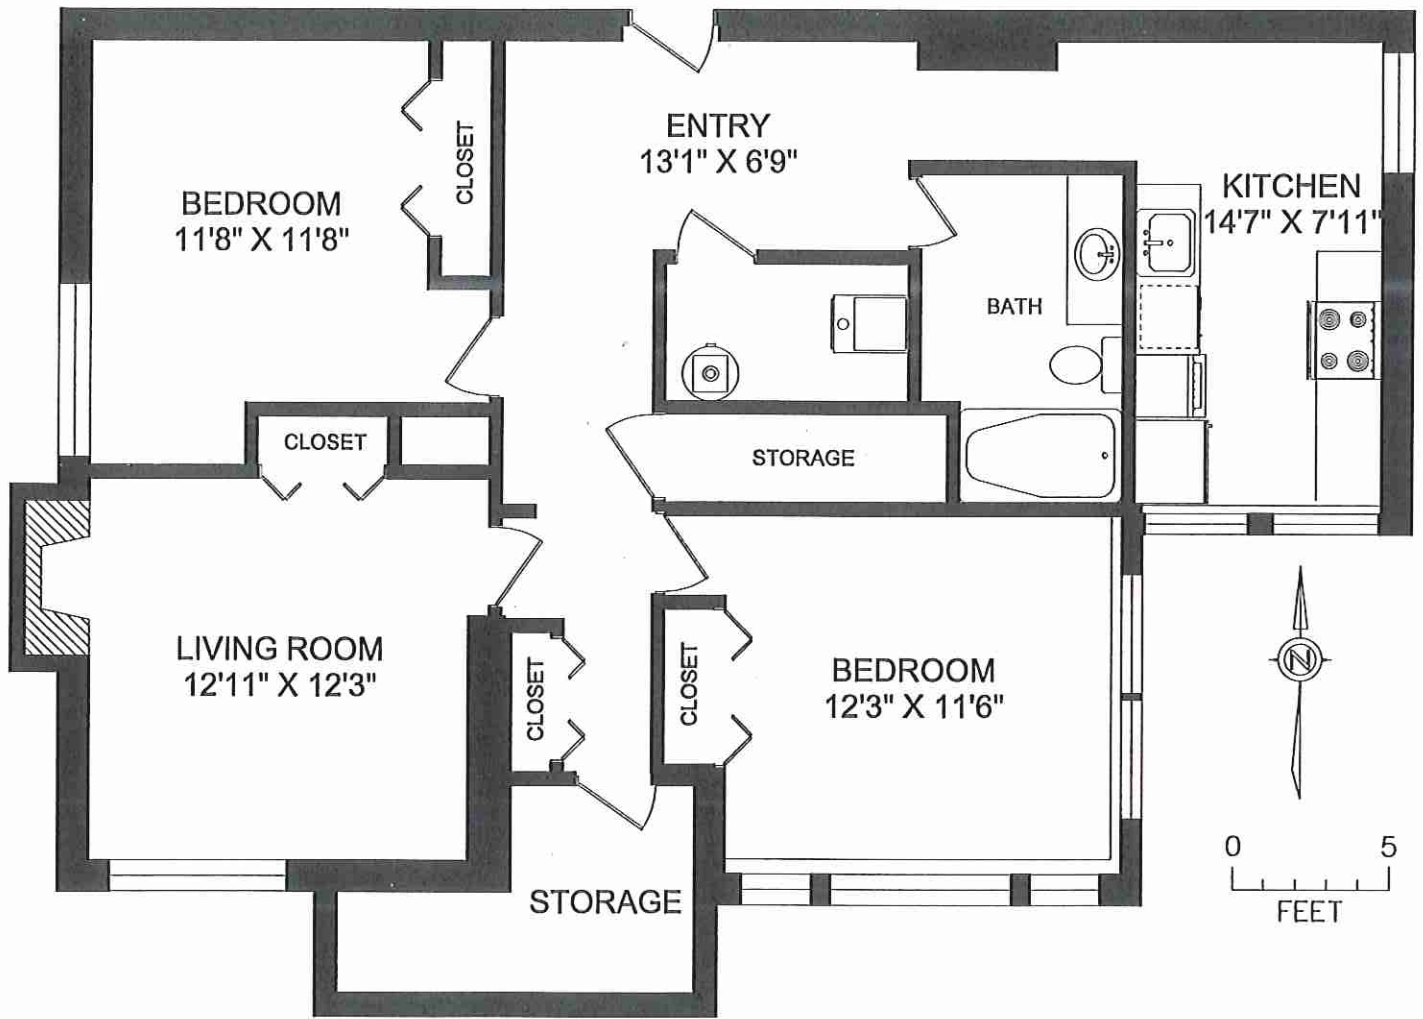

MAIN FLOOR

AREA	SQ. FT		
FLOOR	FINISHED	UNFINISHED	TOTAL
MAIN	1685	0	1685
LOWER	1195	0	1195
TOTAL	2880	0	2880

DON EILERS

T. 604.889.9449

Don@DonEilers.com

RE/MAX Masters Realty
 1453 Bellevue Avenue,
 West Vancouver, BC V7T 1C3

LOWER FLOOR

AREA		SQ FT	
FLOOR	FINISHED	UNFINISHED	TOTAL
MAIN	1685	0	1685
LOWER	1195	0	1195
TOTAL	2880	0	2880

DON EILERS

T. 604.889.9449
Don@DonEilers.com

RE/MAX Masters Realty
1453 Bellevue Avenue,
West Vancouver, BC V7T 1C3