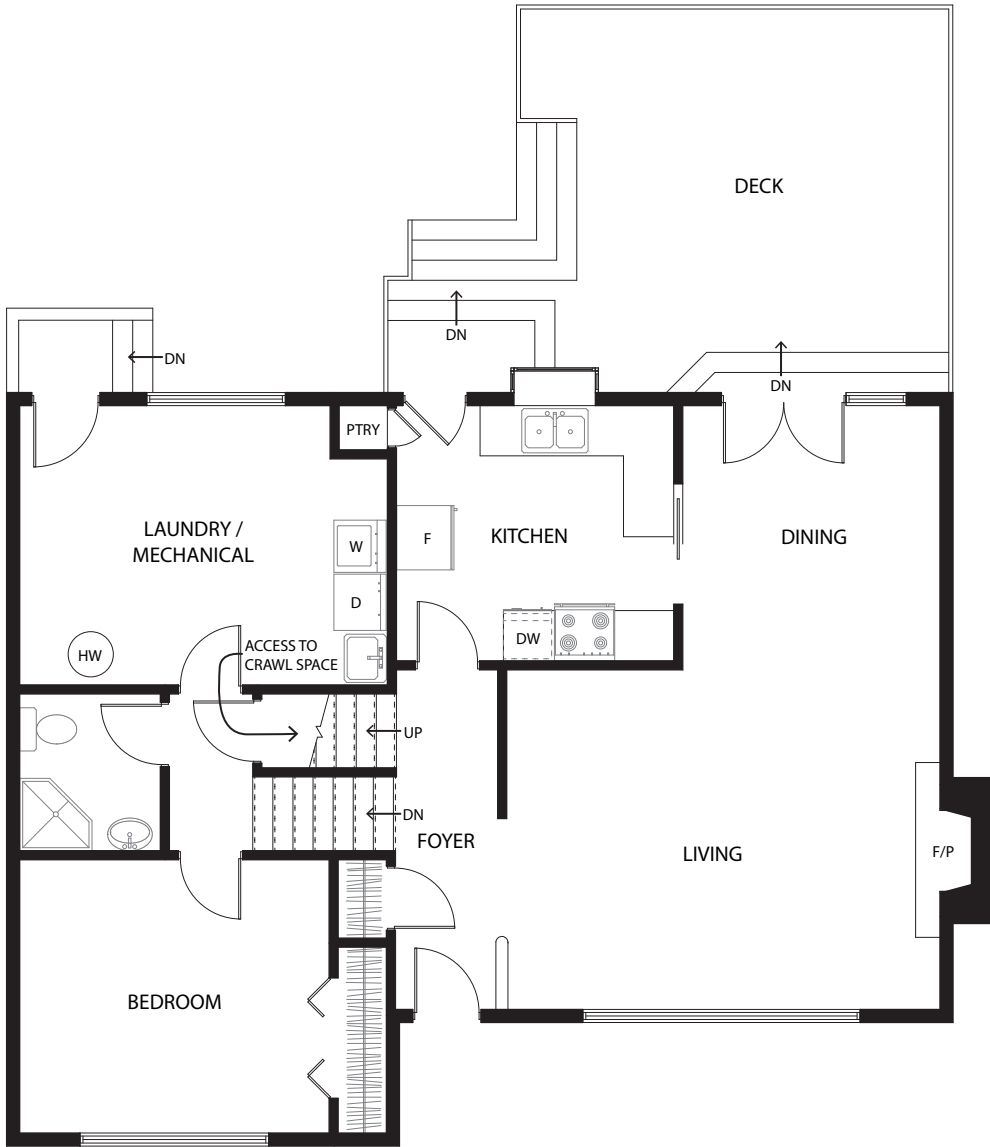

# 17 Glemore Drive, West Vancouver

Main Floor

Upper Floor

**Don Eilers**  
604.889.9449  
don@doneilers.com

**Don Eilers Team**  
200-1455 Bellevue Avenue  
West Vancouver, BC V7T 1C3

**Lauren Kent**  
604.671.6115  
lauren@laurenkent.ca