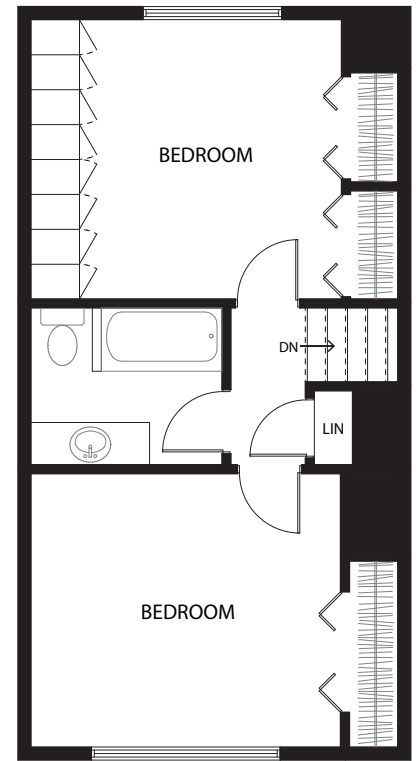

# 17 Glemore Drive, West Vancouver

Main Floor

Upper Floor

**Don Eilers**  
604.889.9449  
don@doneilers.com

**Don Eilers Team**  
200-1455 Bellevue Avenue  
West Vancouver, BC V7T 1C3

**Lauren Kent**  
604.671.6115  
lauren@laurenkent.ca