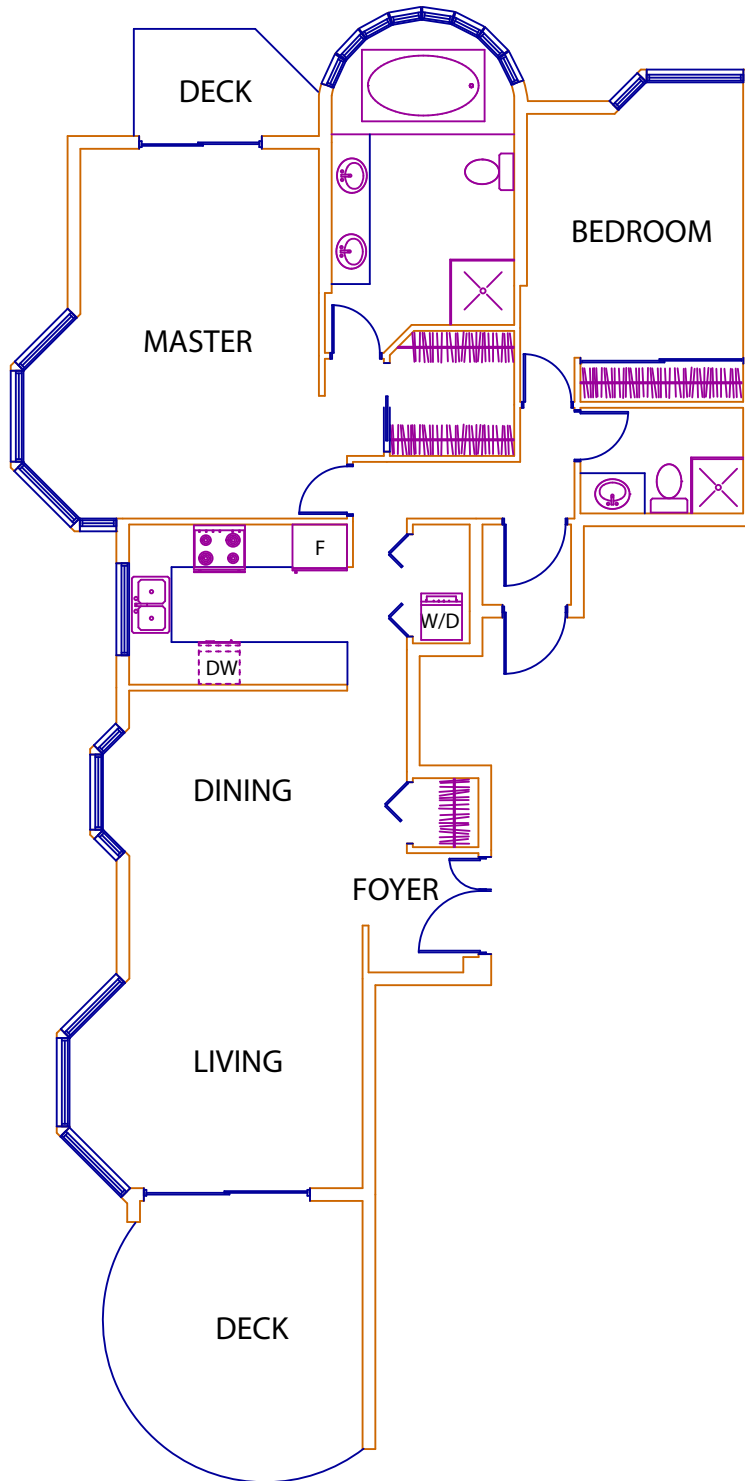

Representational Layout

303-2280 Bellevue Avenue, West Vancouver

Don Eilers
604.889.9449
don@doneilers.com

Don Eilers Team
200-1455 Bellevue Avenue
West Vancouver, BC V7T 1C3

Lauren Kent
604.671.6115
lauren@laurenkent.ca