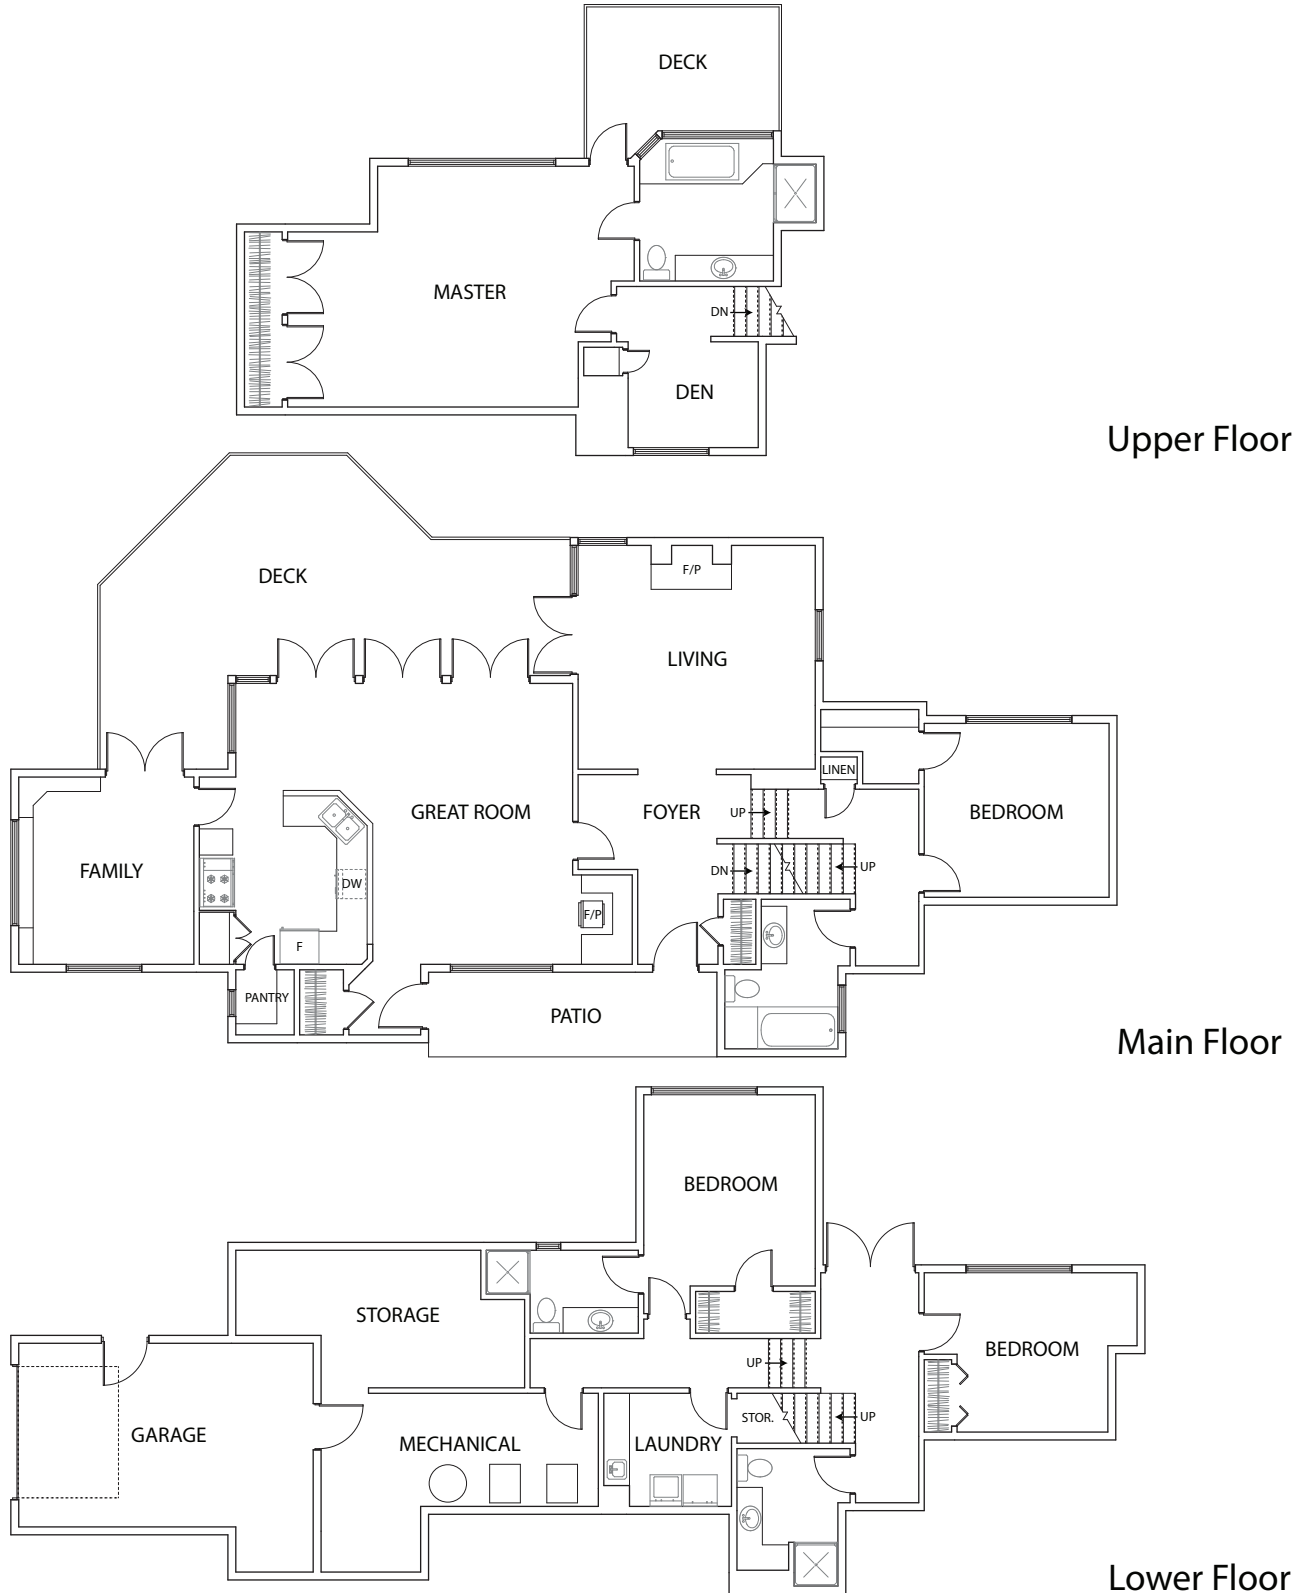

Representational Layout

1677 29th Street, West Vancouver

Don Eilers
604.889.9449
don@doneilers.com

Don Eilers Team
200-1455 Bellevue Avenue
West Vancouver, BC V7T 1C3

Lauren Kent
604.671.6115
lauren@laurenkent.ca

representational layout by
studio V 604.773.6095

Approximate layout for general room orientation display only. All measurements, room sizes, etc. are approximate and to be verified by the buyer if important. The Don Eilers Team and RE/MAX Masters Realty are not making any representations as to the measurements of this property.