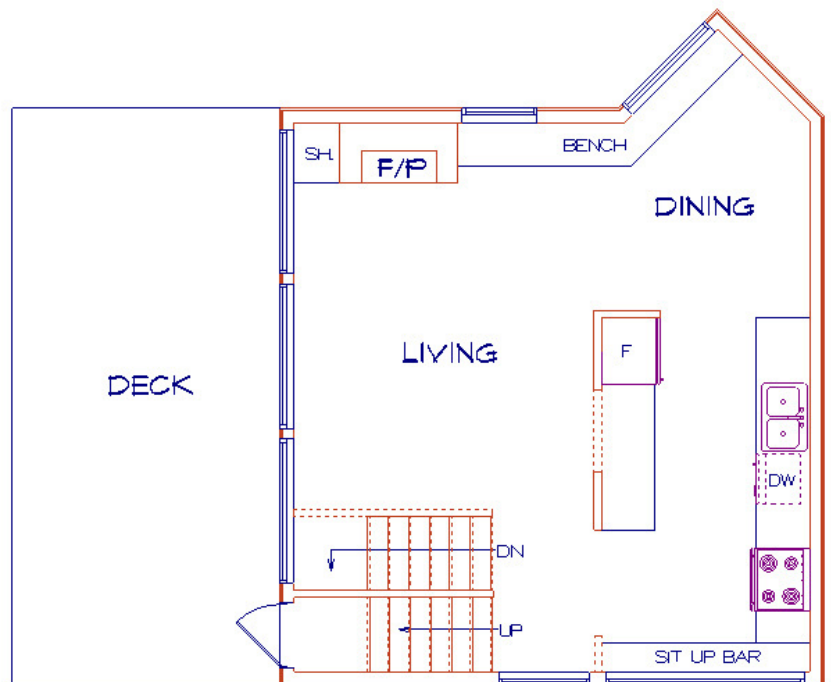

Representational Layout  
412 St. Georges Street, North Vancouver

Main Floor

Upper Floor

Don Eilers  
604.889.9449  
don@doneilers.com

Don Eilers Team  
200-1455 Bellevue Avenue  
West Vancouver, BC V7T 1C3

Lauren Kent  
604.671.6115  
lauren@laurenkent.ca

Approximate layout for general room orientation display only. All measurements, room sizes, etc. are approximate and to be verified by the buyer if important.

The Don Eilers Team and RE/MAX Masters Realty are not making any representations as to the measurements of this property.