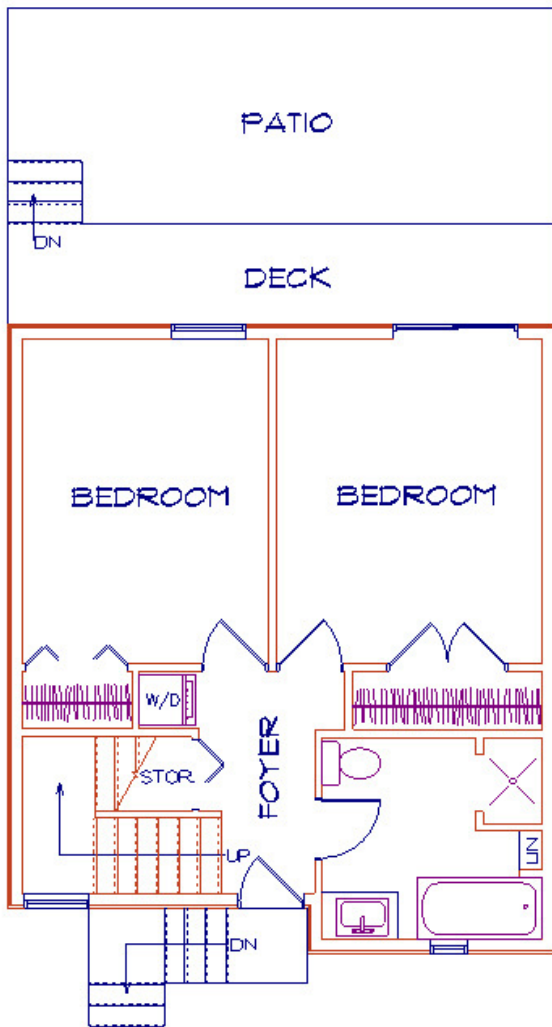

Representational Layout  
412 St. Georges Street, North Vancouver

Main Floor

Upper Floor

Don Eilers  
604.889.9449  
don@doneilers.com

Don Eilers Team  
200-1455 Bellevue Avenue  
West Vancouver, BC V7T 1C3

Lauren Kent  
604.671.6115  
lauren@laurenkent.ca

Approximate layout for general room orientation display only. All measurements, room sizes, etc. are approximate and to be verified by the buyer if important.

The Don Eilers Team and RE/MAX Masters Realty are not making any representations as to the measurements of this property.