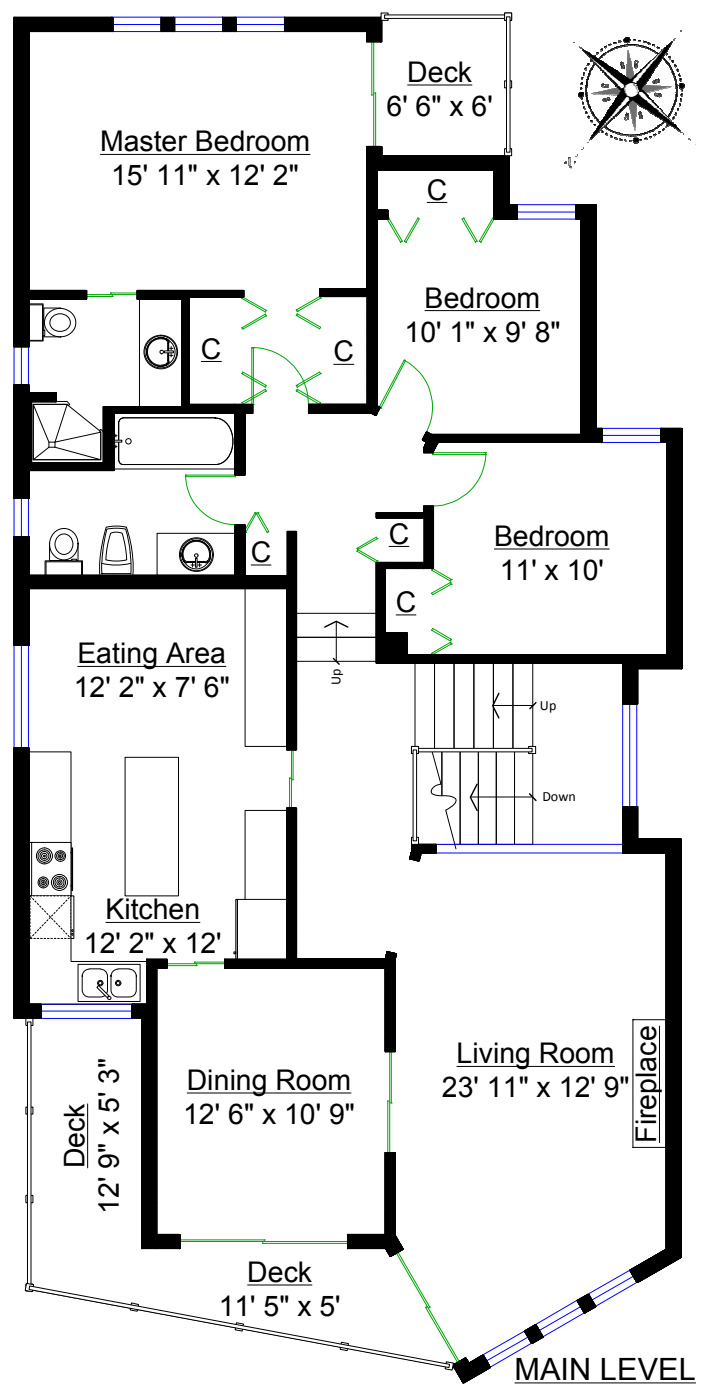

3458 Mons Drive, Vancouver

PRESTIGE REALTY
 Patricia Houlihan
 604-376-7653

Totals**		Other Areas	
Main Level:	1,620 sq. ft.	Main Deck:	123 sq. ft.
Lower Level:	1,011 sq. ft.	Master Deck:	39 sq. ft.
Bottom Level:	32 sq. ft.	Porch:	77 sq. ft.
TOTAL(FIN.):	2,663 sq. ft.	Garage:	488 sq. ft.
Cellar:	244 sq. ft.	Mud Room:	46 sq. ft.
GRAND TOTAL:	2,907 sq. ft.	TOTAL:	773 sq. ft.

** Approx. based on interior measurements to exterior walls
 ** Total square footage not taken from original blueprints