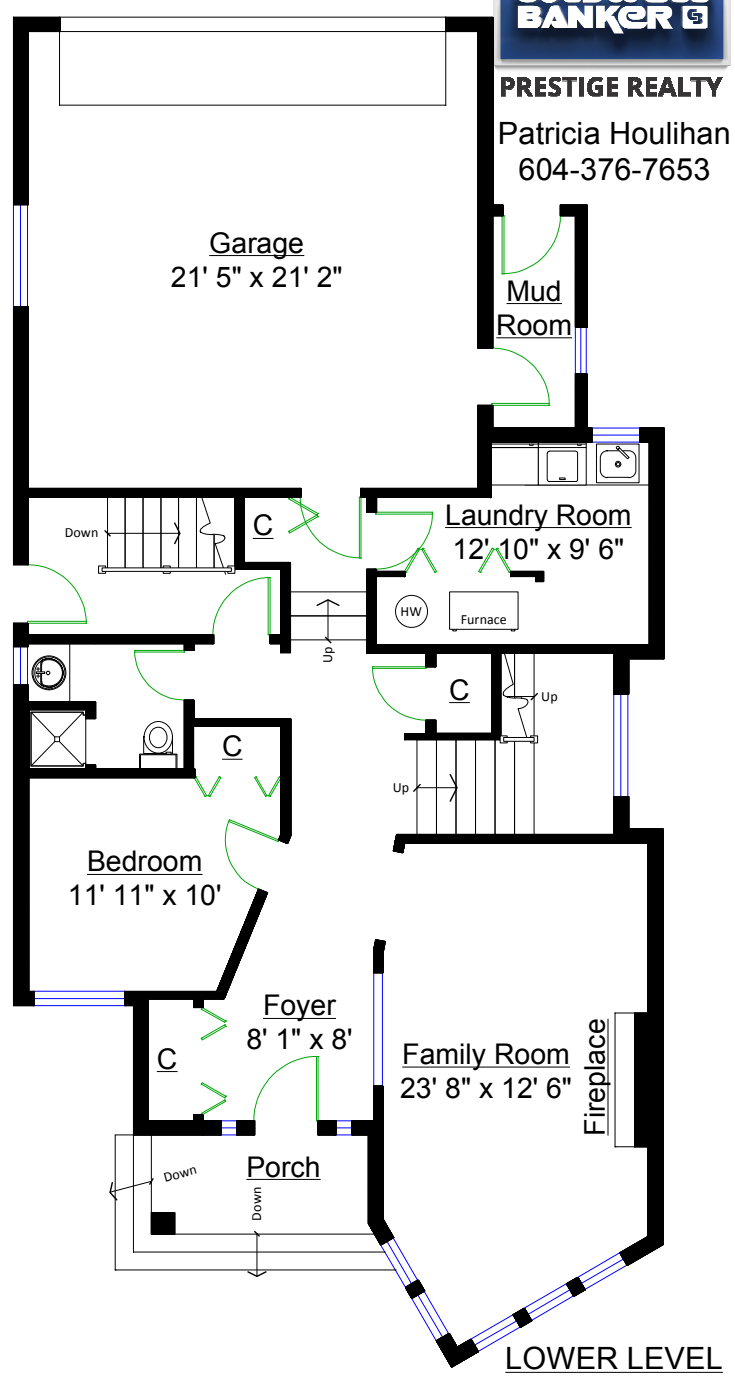

3458 Mons Drive, Vancouver

PRESTIGE REALTY
 Patricia Houlihan
 604-376-7653

Totals**		Other Areas	
Main Level:	1,620 sq. ft.	Main Deck:	123 sq. ft.
Lower Level:	1,011 sq. ft.	Master Deck:	39 sq. ft.
Bottom Level:	32 sq. ft.	Porch:	77 sq. ft.
TOTAL(FIN.):	2,663 sq. ft.	Garage:	488 sq. ft.
Cellar:	244 sq. ft.	Mud Room:	46 sq. ft.
GRAND TOTAL:	2,907 sq. ft.	TOTAL:	773 sq. ft.

** Approx. based on interior measurements to exterior walls
 ** Total square footage not taken from original blueprints