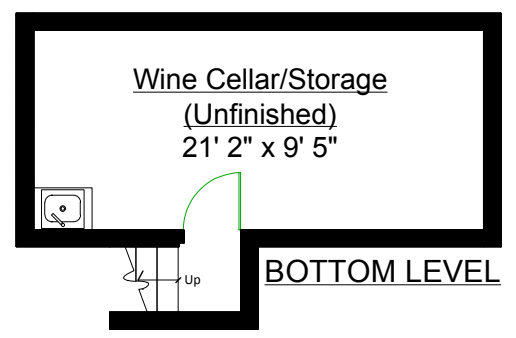

3458 Mons Drive, Vancouver

PRESTIGE REALTY
 Patricia Houlihan
 604-376-7653

Totals**		Other Areas	
Main Level:	1,620 sq. ft.	Main Deck:	123 sq. ft.
Lower Level:	1,011 sq. ft.	Master Deck:	39 sq. ft.
Bottom Level:	32 sq. ft.	Porch:	77 sq. ft.
TOTAL(FIN.):	2,663 sq. ft.	Garage:	488 sq. ft.
Cellar:	244 sq. ft.	Mud Room:	46 sq. ft.
GRAND TOTAL:	2,907 sq. ft.	TOTAL:	773 sq. ft.

** Approx. based on interior measurements to exterior walls
 ** Total square footage not taken from original blueprints