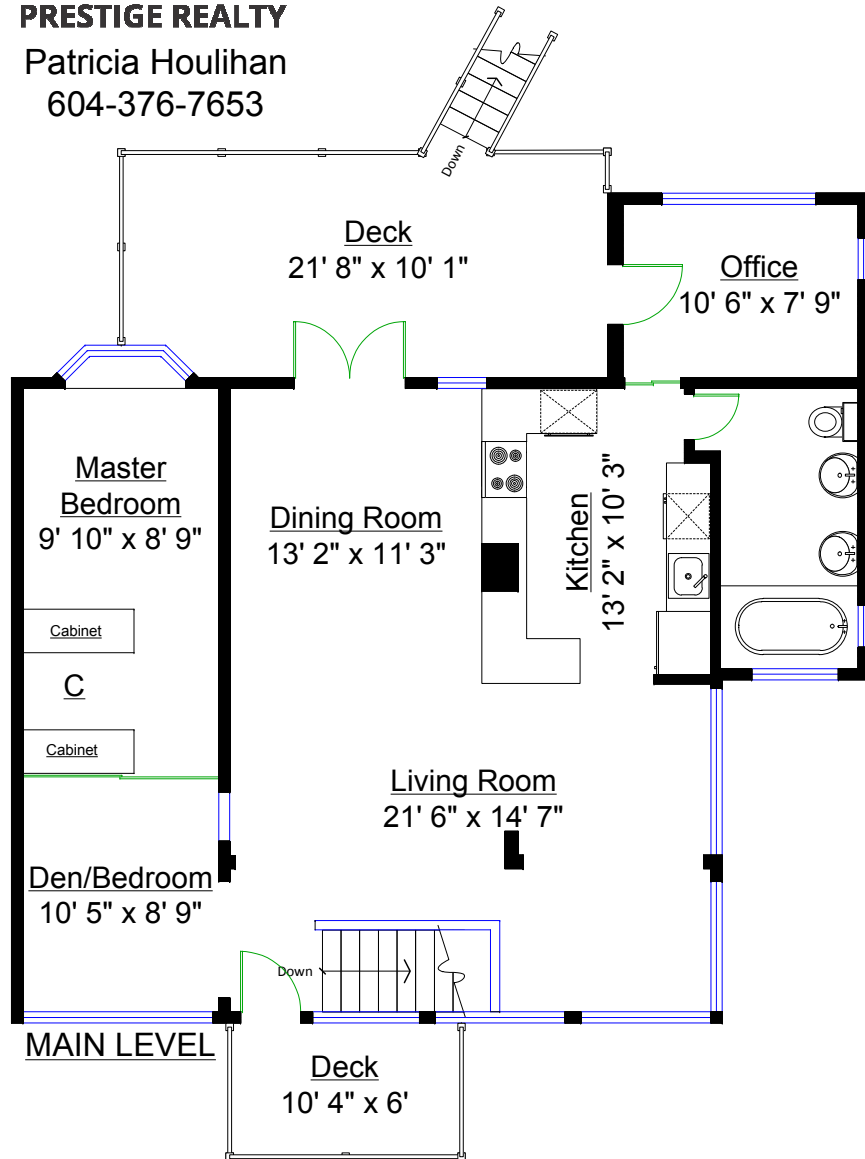

1991 Banbury Road, North Vancouver

PRESTIGE REALTY

Patricia Houlihan

604-376-7653

Totals**

Main Level: 1,096 sq. ft.

Lower Level: 1,111 sq. ft.

TOTAL: 2,207 sq. ft.

Other Areas

Main Deck: 231 sq. ft.

Front Deck: 62 sq. ft.

TOTAL: 293 sq. ft.

** Approx. based on interior measurements to exterior walls
** Total square footage not taken from original blueprints