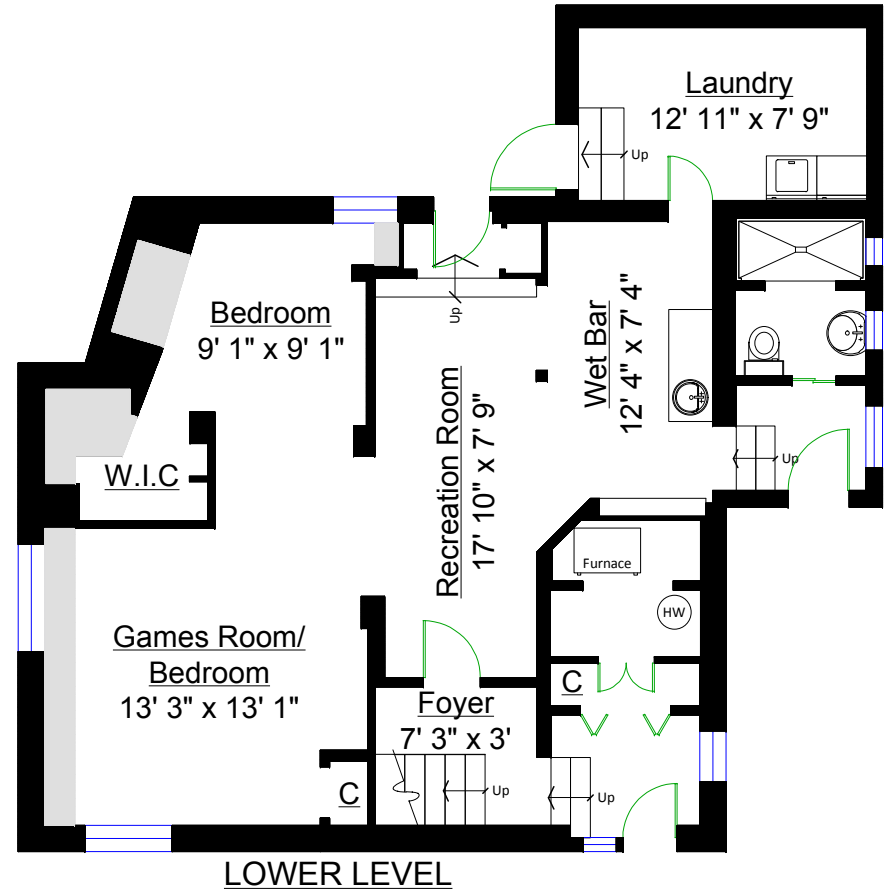

1991 Banbury Road, North Vancouver

PRESTIGE REALTY

Patricia Houlihan

604-376-7653

Totals**

Main Level: 1,096 sq. ft.

Lower Level: 1,111 sq. ft.

TOTAL: 2,207 sq. ft.

Other Areas

Main Deck: 231 sq. ft.

Front Deck: 62 sq. ft.

TOTAL: 293 sq. ft.

** Approx. based on interior measurements to exterior walls
** Total square footage not taken from original blueprints