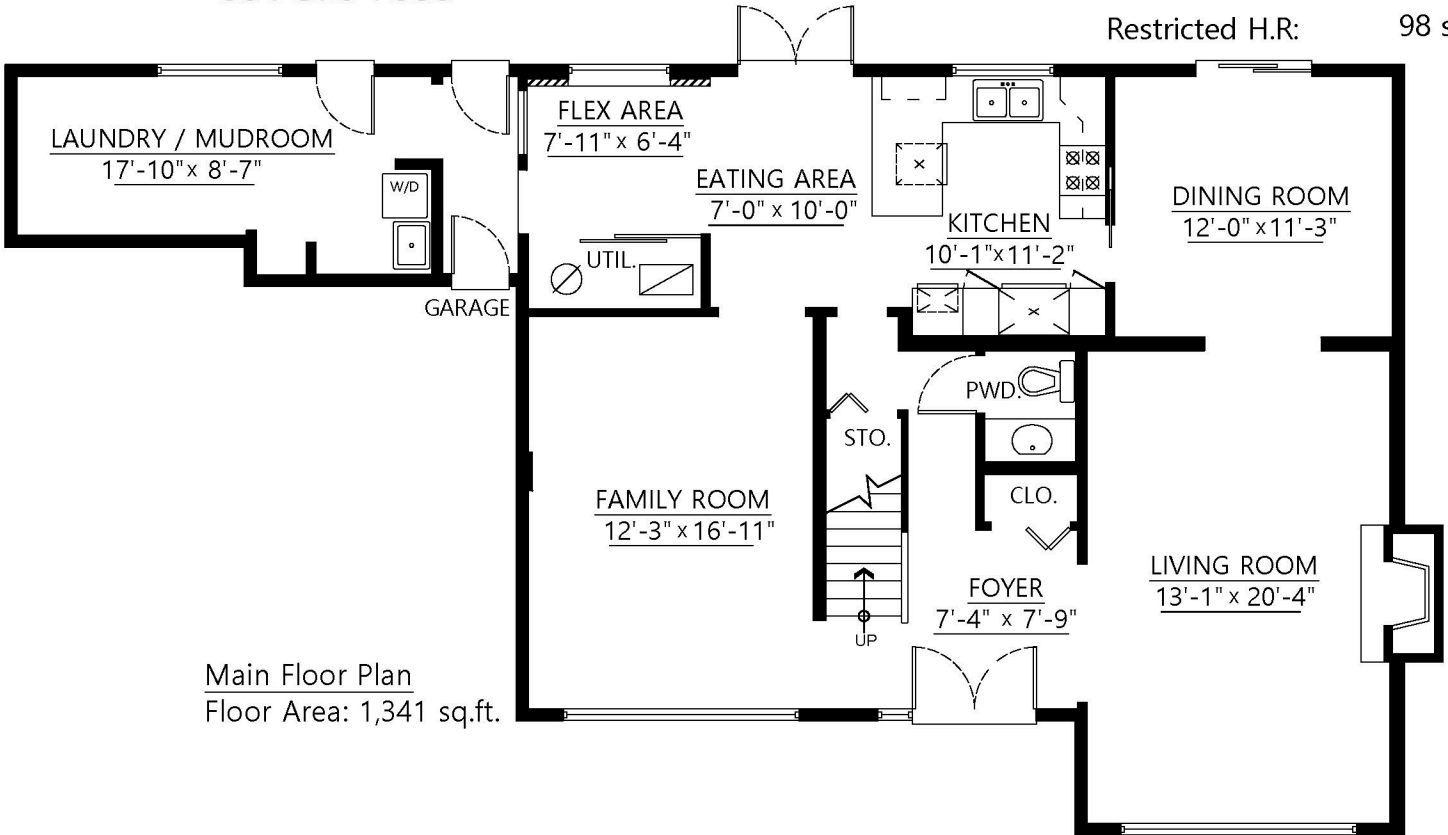

PRESTIGE REALTY
 Patricia Houlihan
 604-376-7653

**21436 Cherry Place
 Maple Ridge, B.C.**

Main Floor: 1,341 sq.ft
 Upper Floor: 1,371 sq.ft
 Total: 2,712 sq.ft

Restricted H.R: 98 sq.ft

Main Floor Plan
 Floor Area: 1,341 sq.ft.

Upper Floor Plan
 Floor Area: 1,371 sq.ft.

This floor plan is not suitable for architectural/construction use.