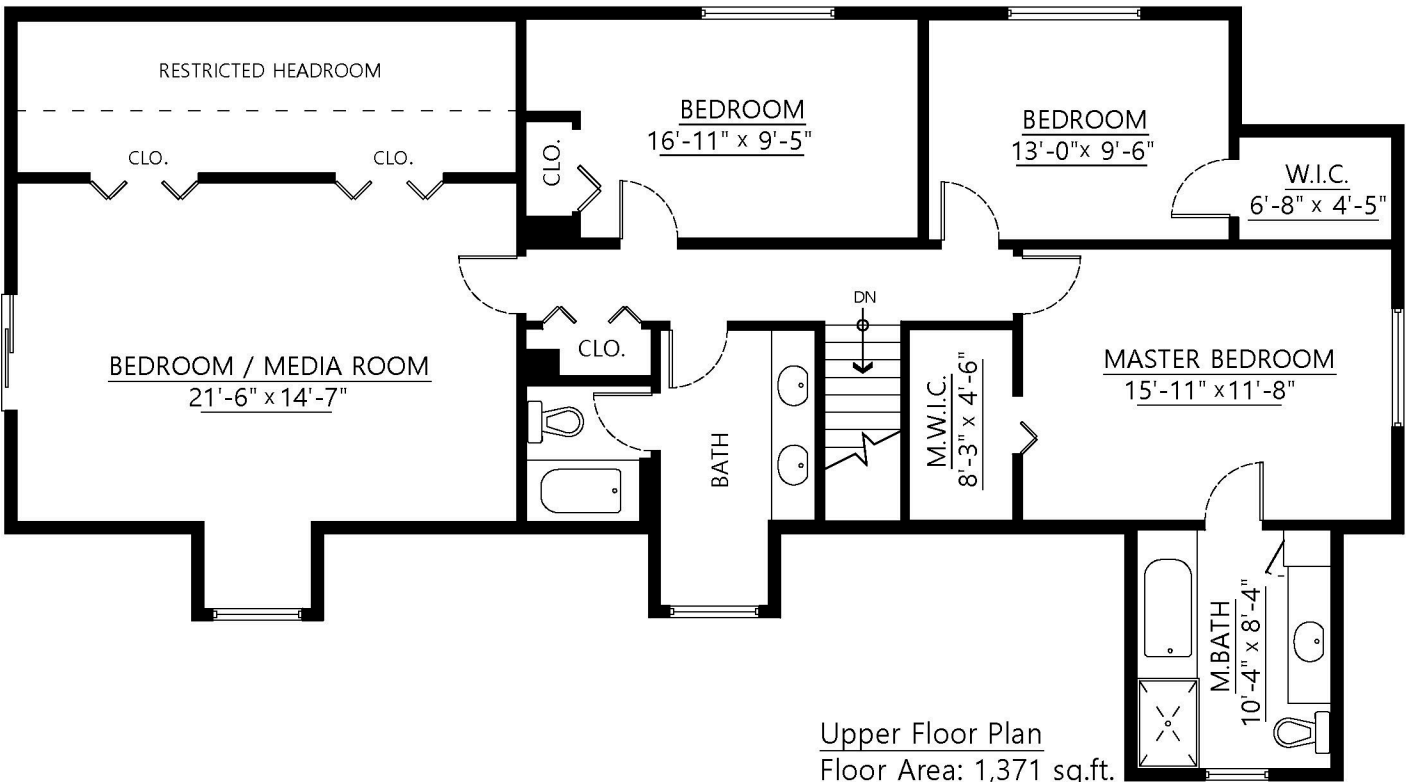

PRESTIGE REALTY
 Patricia Houlihan
 604-376-7653

**21436 Cherry Place
 Maple Ridge, B.C.**

Main Floor: 1,341 sq.ft
 Upper Floor: 1,371 sq.ft
 Total: 2,712 sq.ft

Restricted H.R: 98 sq.ft

Main Floor Plan
 Floor Area: 1,341 sq.ft.

Upper Floor Plan
 Floor Area: 1,371 sq.ft.

This floor plan is not suitable for architectural/construction use.