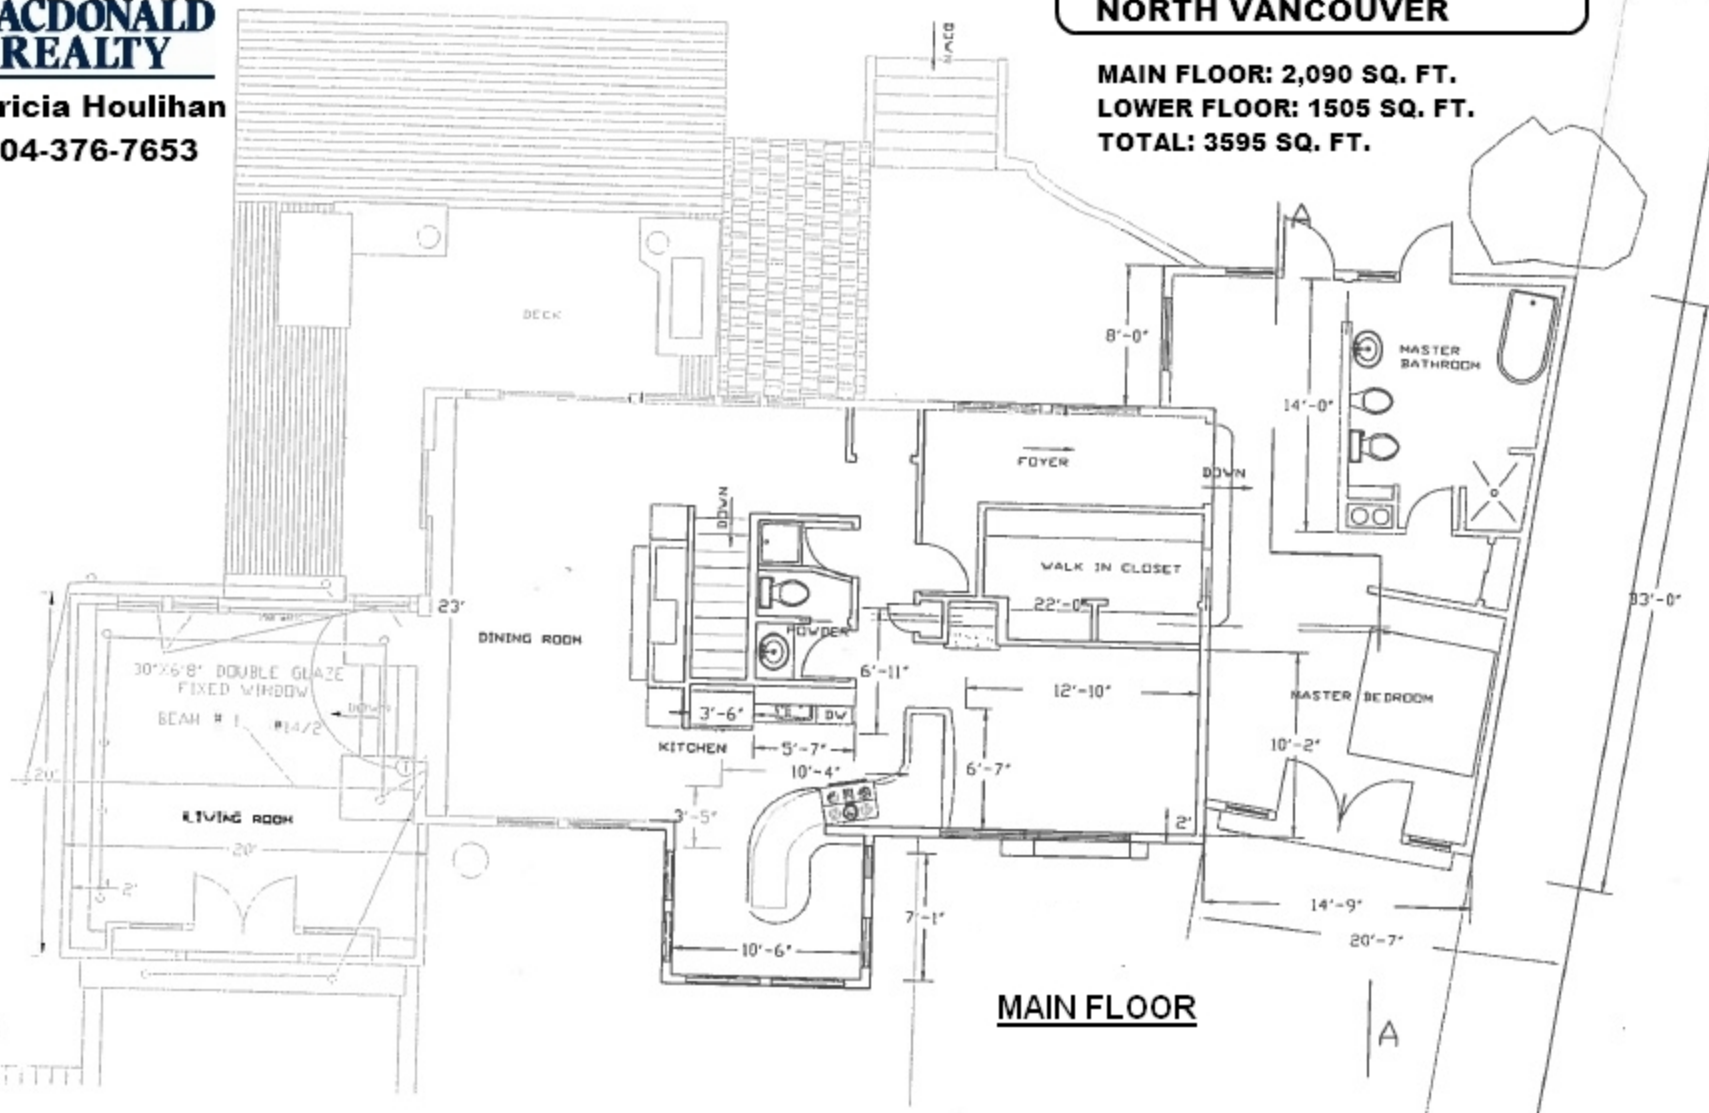

**971 BAYCREST DRIVE
NORTH VANCOUVER**

**MAIN FLOOR: 2,090 SQ. FT.
LOWER FLOOR: 1505 SQ. FT.
TOTAL: 3595 SQ. FT.**

MAIN FLOOR

**971 BAYCREST DRIVE
NORTH VANCOUVER**

**PATRICIA HOULIHAN
604-376-7653**

**MAIN FLOOR: 2090 SQ FT
LOWER FLOOR: 1505 SQ FT
TOTAL: 3595 SQ FT**

LOWER FLOOR