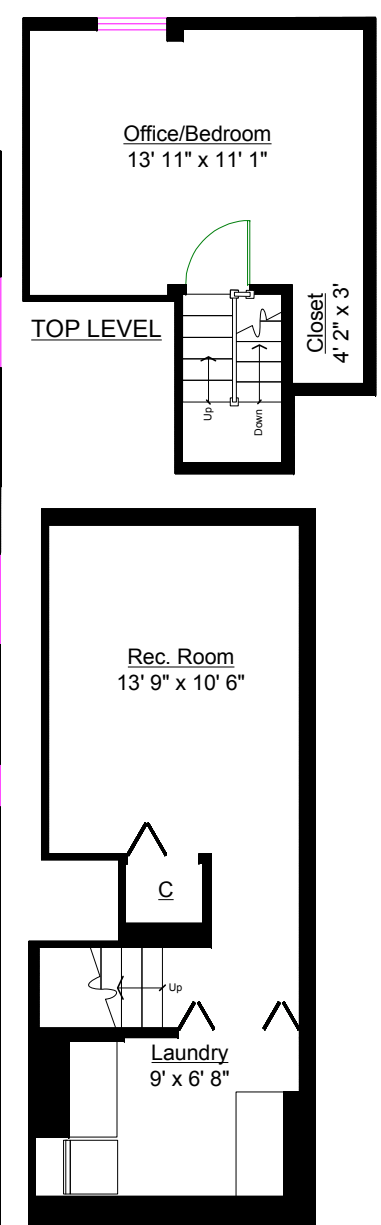

1828 West 13th Ave., Vancouver

Totals**

Main Level: 1,049 sq. ft.
Upper Level: 737 sq. ft.
Top Level: 223 sq. ft.
Lower Level: 337 sq. ft.
TOTAL: 2,346 sq. ft.

Other Areas

Deck: 80 sq. ft.

Patricia Houlihan
604-376-7653