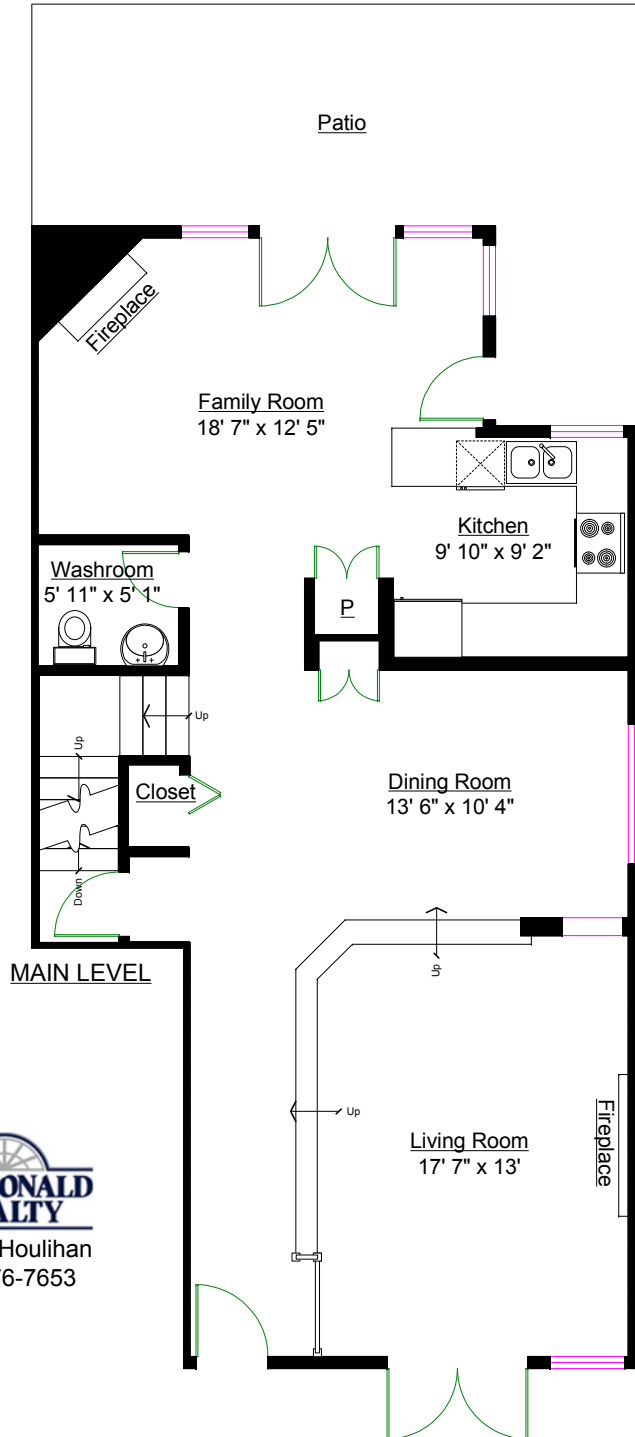

1828 West 13th Ave., Vancouver

Totals**

Main Level: 1,049 sq. ft.
Upper Level: 737 sq. ft.
Top Level: 223 sq. ft.
Lower Level: 337 sq. ft.
TOTAL: 2,346 sq. ft.

Other Areas

Deck: 80 sq. ft.

Patricia Houlihan
604-376-7653