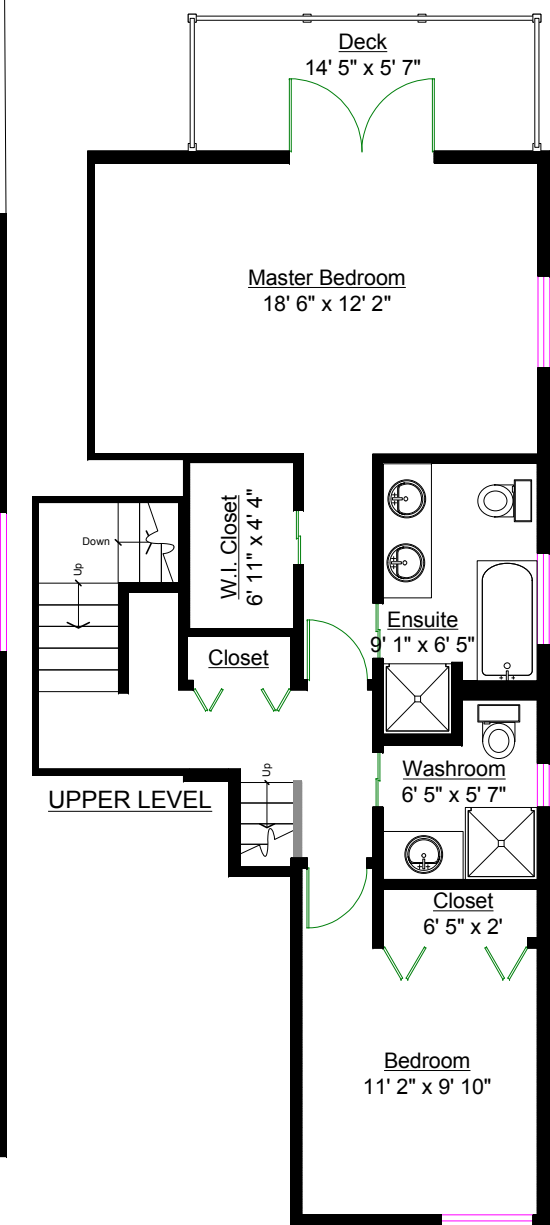

1828 West 13th Ave., Vancouver

Totals**

Main Level: 1,049 sq. ft.
Upper Level: 737 sq. ft.
Top Level: 223 sq. ft.
Lower Level: 337 sq. ft.
TOTAL: 2,346 sq. ft.

Other Areas

Deck: 80 sq. ft.

Patricia Houlihan
604-376-7653